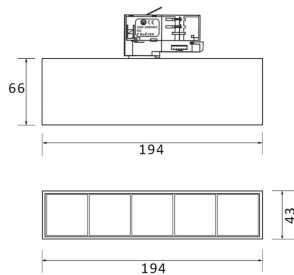

Micro 5

Lavov Tracklight from the family Micro 5 with a power of 12W and an optic of 50 degrees with a total lumen output of 1200 lm and an efficiency of 100 lm/W. CCT 3000 Kelvin. Made in Die Cast Aluminum and finished in Black colour.ON-OFF driver.

Item code 86.T001.1341.02

Product type Indoor

Category Tracklights

Family Micro

Subfamily Micro 5

Pictograms

Scheme

Photometry

Product

Real power (W) 12

Real luminous flux (Lm) 1200

Luminous efficiency (Lm/W) 100

Beam angle (°) 50

Life time (h) 50000h L80B10

IP 20

Electrical class insulation Class I