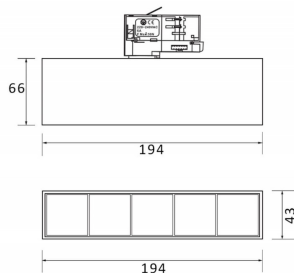

Micro 5

Lavov Tracklight from the family Micro 5 with a power of 12W and an optic of 50 degrees with a total lumen output of 1200 lm and an efficiency of 100 lm/W. CCT 3000 Kelvin. Made in Die Cast Aluminum and finished in Black colour.ON-OFF driver.

Item code 86.T001.1341.02

Product type Indoor

Category Tracklights

Family Micro

Subfamily Micro 5

Pictograms

Scheme

Product

Real power (W) 12

Real luminous flux (Lm) 1200

Luminous efficiency (Lm/W) 100

Beam angle (°) 50

Life time (h) 50000h L80B10

IP 20

Electrical class insulation Class I

Operating temperature -20 +35

Colour Black

Control gear included yes

Control gear ON-OFF

Colour temperature (K) 3000

Colour consistency (SDCM) SDCM<3

CRI 90

Photometry