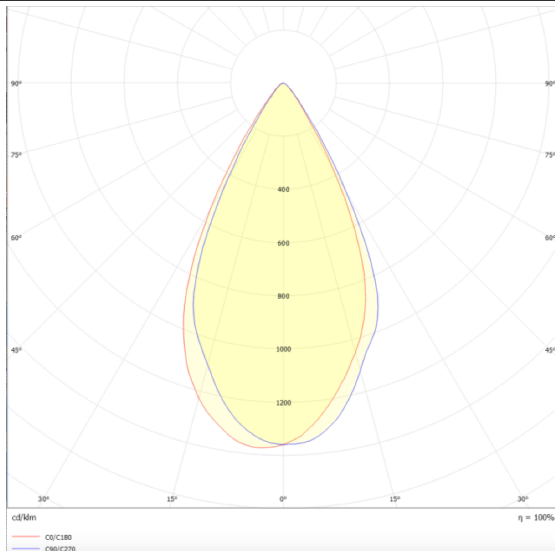

Micro 5

Lavov Tracklight from the family Micro 5 with a power of 12W and an optic of 50 degrees with a total lumen output of 1200 lm and an efficiency of 100 lm/W. CCT 3000 Kelvin. Made in Die Cast Aluminum and finished in Black colour.ON-OFF driver.

Scheme

Photometry

Item code	86.T001.1341.02
Product type	Indoor
Category	Tracklights
Family	Micro
Subfamily	Micro 5
Pictograms	

Product	
Real power (W)	12
Real luminous flux (Lm)	1200
Luminous efficiency (Lm/W)	100
Beam angle (°)	50
Life time (h)	50000h L80B10
IP	20
Electrical class insulation	Class I
Operating temperature	-20 +35
Colour	Black
Control gear included	yes
Control gear	ON-OFF
Light source	LED
Type of LED	SMD
Colour temperature (K)	3000
Colour consistency (SDCM)	SDCM3
CRI	90