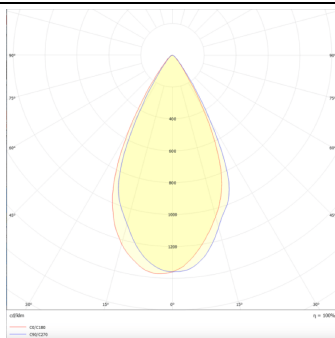

Micro 5

Lavov Tracklight from the family Micro 5 with a power of 12W and an optic of 50 degrees with a total lumen output of 1200 lm and an efficiency of 100 lm/W. CCT 3000 Kelvin. Made in Die Cast Aluminum and finished in Black colour.ON-OFF driver.

Product

Real power (W) 12

Real luminous flux (Lm) 1200

Luminous efficiency (Lm/W) 100

Beam angle (°) 50

Life time (h) 50000h L80B10

IP 20

Electrical class insulation Class I