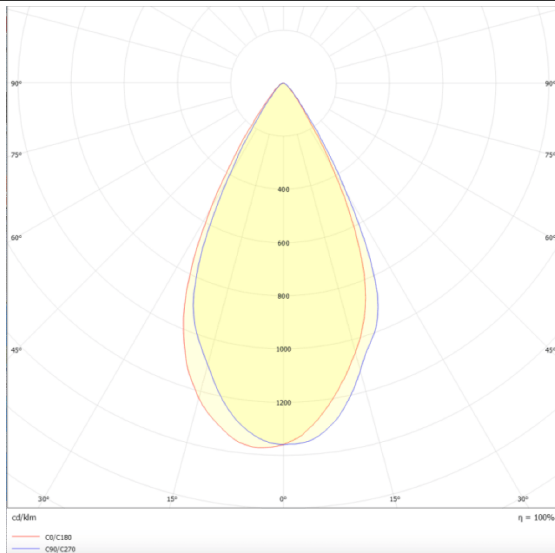

Micro 5

Lavov Tracklight from the family Micro 5 with a power of 12W and an optic of 50 degrees with a total lumen output of 1200 lm and an efficiency of 100 lm/W. CCT 3000 Kelvin. Made in Die Cast Aluminum and finished in Black colour.ON-OFF driver.

Scheme

Photometry

Item code	86.T001.1341.02
Product type	Indoor
Category	Tracklights
Family	Micro
Subfamily	Micro 5
Pictograms	

Product

Real power (W)	12
Real luminous flux (Lm)	1200
Luminous efficiency (Lm/W)	100
Beam angle (º)	50
Life time (h)	50000h L80B10
IP	20
Electrical class insulation	Class I
Operating temperature	-20 +35
Colour	Black
Control gear included	yes
Control gear	ON-OFF
Light source	LED
Type of LED	SMD
Colour temperature (K)	3000
Colour consistency (SDCM)	SDCM<3
CRI	90