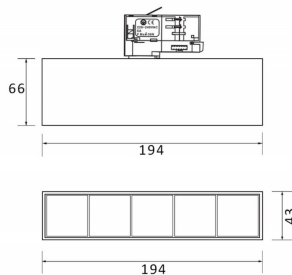

Real luminous flux (Lm) 1200

Luminous efficiency (Lm/W) 100

Beam angle (°) 50

Life time (h) 50000h L80B10

IP 20

Electrical class insulation Class I

Operating temperature -20 +35

Colour Black

Control gear included yes

Control gear ON-OFF

Colour temperature (K) 3000

Colour consistency (SDCM) SDCM<3

CRI 90

Scheme

Photometry