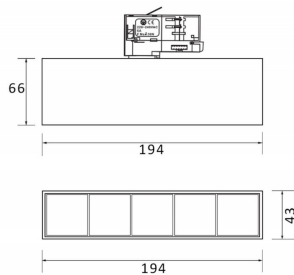

Scheme

Product

Real power (W) 12

Real luminous flux (Lm) 1200

Luminous efficiency (Lm/W) 100

Beam angle (°) 50

Life time (h) 50000h L80B10

IP 20

Electrical class insulation Class I

Operating temperature -20 +35

Colour White

Control gear included yes

Control gear DALI

Colour temperature (K) 3000

Colour consistency (SDCM) SDCM<3

CRI 90