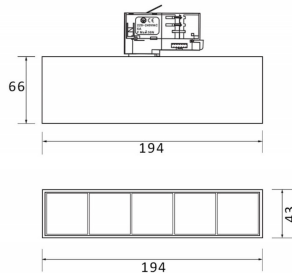

Scheme

Product

Real power (W)	12
Real luminous flux (Lm)	1200
Luminous efficiency (Lm/W)	100
Beam angle (°)	50
Life time (h)	50000h L80B10
IP	20
Electrical class insulation	Class I
Operating temperature	-20 +35
Colour	White
Control gear included	yes
Control gear	DALI
Colour temperature (K)	3000
Colour consistency (SDCM)	SDCM<3
CRI	90