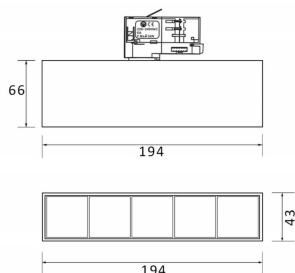

Scheme

Product

Real power (W) 12

Real luminous flux (Lm) 1200

Luminous efficiency (Lm/W) 100

Beam angle (°) 50

Life time (h) 50000h L80B10

IP 20

Electrical class insulation Class I

Operating temperature -20 +35

Colour White

Control gear included yes

Control gear DALI

Colour temperature (K) 3000

Colour consistency (SDCM) SDCM<3

CRI 90