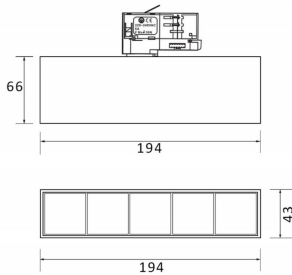

### Micro 5

Lavov Tracklight from the family Micro 5 with a power of 12W and an optic of 50 degrees with a total lumen output of 1200 lm and an efficiency of 100 lm/W. CCT 3000 Kelvin. Made in Die Cast Aluminum and finished in Black colour. DALI driver.

### Scheme

<b>Product</b>	
<b>Real power (W)</b>	<b>12</b>
<b>Real luminous flux (Lm)</b>	<b>1200</b>
<b>Luminous efficiency (Lm/W)</b>	<b>100</b>
<b>Beam angle (°)</b>	<b>50</b>
<b>Life time (h)</b>	<b>50000h L80B10</b>
<b>IP</b>	<b>20</b>
<b>Electrical class insulation</b>	<b>Class I</b>
<b>Operating temperature</b>	<b>-20 +35</b>
<b>Colour</b>	<b>Black</b>
<b>Control gear included</b>	<b>yes</b>
<b>Control gear</b>	<b>DALI</b>
<b>Colour temperature (K)</b>	<b>3000</b>
<b>Colour consistency (SDCM)</b>	<b>SDCM&lt;3</b>
<b>CRI</b>	<b>90</b>