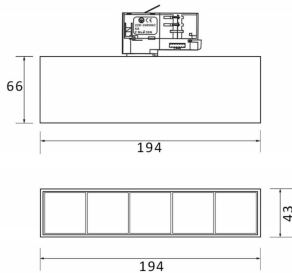

Scheme

Product

Real power (W) 12

Real luminous flux (Lm) 1200

Luminous efficiency (Lm/W) 100

Beam angle (°) 50

Life time (h) 50000h L80B10

IP 20

Electrical class insulation Class I

Operating temperature -20 +35

Colour Black

Control gear included yes

Control gear DALI

Colour temperature (K) 3000

Colour consistency (SDCM) SDCM<3

CRI 90