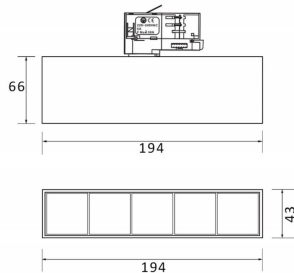

Micro 5

Lavov Tracklight from the family Micro 5 with a power of 12W and an optic of 12 degrees with a total lumen output of 1200 lm and an efficiency of 100 lm/W. CCT 4000 Kelvin. Made in Die Cast Aluminum and finished in White colour.ON-OFF driver.

Item code	86.T001.1411.01
Product type	Indoor
Category	Tracklights
Family	Micro
Subfamily	Micro 5

Pictograms

Scheme

Product	
Real power (W)	12
Real luminous flux (Lm)	1200
Luminous efficiency (Lm/W)	100
Beam angle (°)	12
Life time (h)	50000h L80B10
IP	20
Electrical class insulation	Class I
Operating temperature	-20 +35
Colour	White
Control gear included	yes
Control gear	ON-OFF
Colour temperature (K)	4000
Colour consistency (SDCM)	SDCM<3
CRI	90