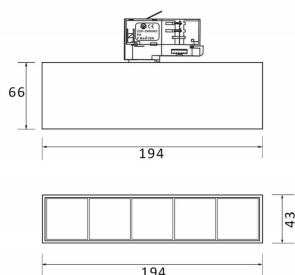

Item code 86.T001.1411.01

Product type Indoor

Category Tracklights

Family Micro

Subfamily Micro 5

Pictograms

Scheme

Photometry