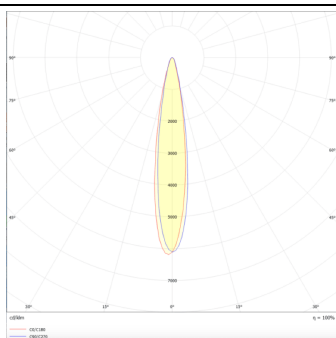

Micro 5

Lavov Tracklight from the family Micro 5 with a power of 12W and an optic of 12 degrees with a total lumen output of 1200 lm and an efficiency of 100 lm/W. CCT 4000 Kelvin. Made in Die Cast Aluminum and finished in White colour.ON-OFF driver.

Product

Real power (W) 12

Real luminous flux (Lm) 1200

Luminous efficiency (Lm/W) 100

Beam angle (°) 12

Life time (h) 50000h L80B10

IP 20

Electrical class insulation Class I