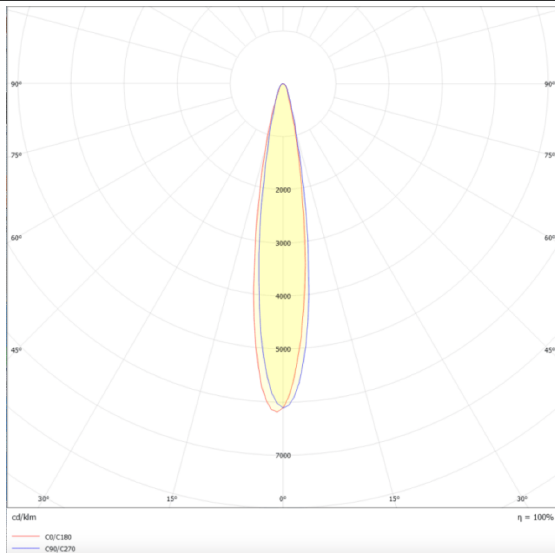

Photometry

Item code	86.T001.1411.01
Product type	Indoor
Category	Tracklights
Family	Micro
Subfamily	Micro 5
Pictograms	

Product

Real power (W)	12
Real luminous flux (Lm)	1200
Luminous efficiency (Lm/W)	100
Beam angle (°)	12
Life time (h)	50000h L80B10
IP	20
Electrical class insulation	Class I
Operating temperature	-20 +35
Colour	White
Control gear included	yes
Control gear	ON-OFF
Light source	LED
Type of LED	SMD
Colour temperature (K)	4000
Colour consistency (SDCM)	SDCM3
CRI	90