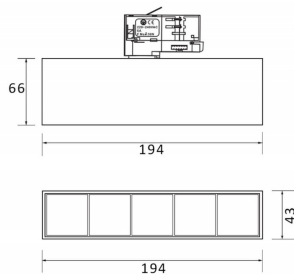

Micro 5

Lavov Tracklight from the family Micro 5 with a power of 12W and an optic of 12 degrees with a total lumen output of 1200 lm and an efficiency of 100 lm/W. CCT 4000 Kelvin. Made in Die Cast Aluminum and finished in White colour.ON-OFF driver.

Item code 86.T001.1411.01

Product type Indoor

Category Tracklights

Family Micro

Subfamily Micro 5

Pictograms

Scheme

Product

Real power (W) 12

Real luminous flux (Lm) 1200

Luminous efficiency (Lm/W) 100

Beam angle (°) 12

Life time (h) 50000h L80B10

IP 20

Electrical class insulation Class I

Operating temperature -20 +35