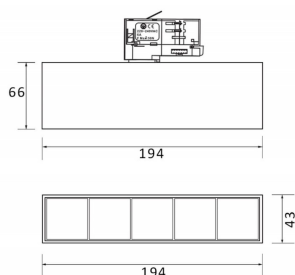

Item code 86.T001.1411.02

Product type Indoor

Category Tracklights

Family Micro

Subfamily Micro 5

Pictograms

Scheme

Photometry