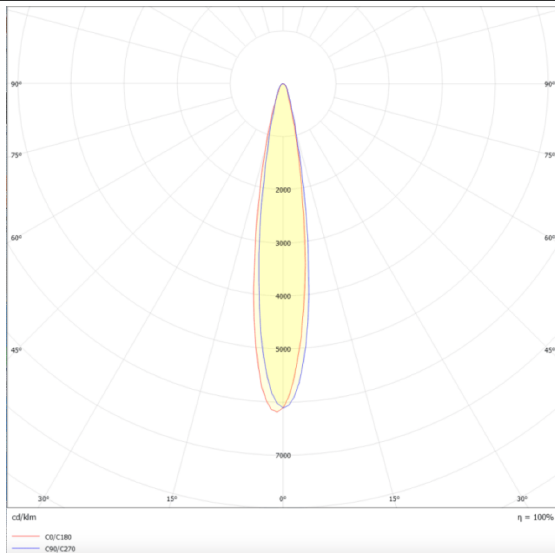

Micro 5

Lavov Tracklight from the family Micro 5 with a power of 12W and an optic of 12 degrees with a total lumen output of 1200 lm and an efficiency of 100 lm/W. CCT 4000 Kelvin. Made in Die Cast Aluminum and finished in Black colour.ON-OFF driver.

Scheme

Photometry

Item code	86.T001.1411.02
Product type	Indoor
Category	Tracklights
Family	Micro
Subfamily	Micro 5
Pictograms	

Product

Real power (W)	12
Real luminous flux (Lm)	1200
Luminous efficiency (Lm/W)	100
Beam angle (°)	12
Life time (h)	50000h L80B10
IP	20
Electrical class insulation	Class I
Operating temperature	-20 +35
Colour	Black
Control gear included	yes
Control gear	ON-OFF
Light source	LED
Type of LED	SMD
Colour temperature (K)	4000
Colour consistency (SDCM)	SDCM3
CRI	90