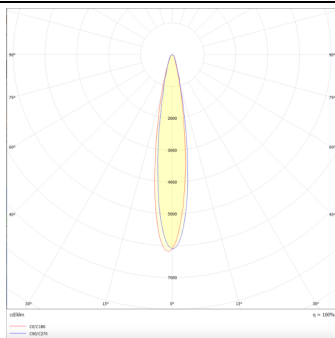

Micro 5

Lavov Tracklight from the family Micro 5 with a power of 12W and an optic of 12 degrees with a total lumen output of 1200 lm and an efficiency of 100 lm/W. CCT 4000 Kelvin. Made in Die Cast Aluminum and finished in Black colour.ON-OFF driver.

Item code	86.T001.1411.02
Product type	Indoor
Category	Tracklights
Family	Micro
Subfamily	Micro 5
Pictograms	

Scheme

Photometry

Product	
Real power (W)	12
Real luminous flux (Lm)	1200
Luminous efficiency (Lm/W)	100
Beam angle (°)	12
Life time (h)	50000h L80B10
IP	20
Electrical class insulation	Class I
Operating temperature	-20 +35
Colour	Black
Control gear included	yes
Control gear	ON-OFF
Colour temperature (K)	4000
Colour consistency (SDCM)	SDCM<3
CRI	90