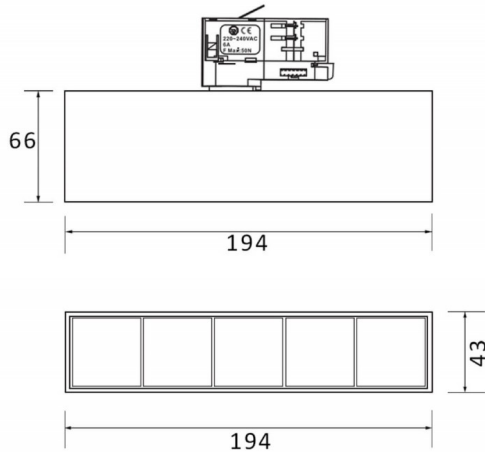

Micro 5

Lavov Tracklight from the family Micro 5 with a power of 12W and an optic of 12 degrees with a total lumen output of 1200 lm and an efficiency of 100 lm/W. CCT 4000 Kelvin. Made in Die Cast Aluminum and finished in Black colour.ON-OFF driver.

Scheme

Photometry

Item code	86.T001.1411.02
Product type	Indoor
Category	Tracklights
Family	Micro
Subfamily	Micro 5

Pictograms

- 220 240 V
- XX°
- CRI 90
- CE
- Driver INCL
- On Off
- DALI
- IP 20
- 50000h L80B10

Product	
Real power (W)	12
Real luminous flux (Lm)	1200
Luminous efficiency (Lm/W)	100
Beam angle (&ordm;)	12
Life time (h)	50000h L80B10
IP	20
Electrical class insulation	Class I
Operating temperature	-20 +35
Colour	Black
Control gear included	yes
Control gear	ON-OFF
Light source	LED
Type of LED	SMD
Colour temperature (K)	4000
Colour consistency (SDCM)	SDCM<3
CRI	90