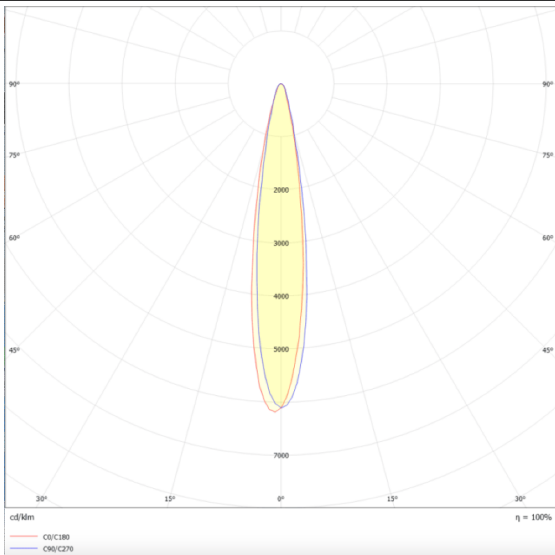

Micro 5

Lavov Tracklight from the family Micro 5 with a power of 12W and an optic of 12 degrees with a total lumen output of 1200 lm and an efficiency of 100 lm/W. CCT 4000 Kelvin. Made in Die Cast Aluminum and finished in Black colour.ON-OFF driver.

Scheme

Photometry

Item code	86.T001.1411.02
Product type	Indoor
Category	Tracklights
Family	Micro
Subfamily	Micro 5

Pictograms

- 220 240 V
- XX°
- CRI 90
- CE
- Driver INCL
- On Off
- DALI
- IP 20
- 50000h L80B10

Product	
Real power (W)	12
Real luminous flux (Lm)	1200
Luminous efficiency (Lm/W)	100
Beam angle (&ordm;)	12
Life time (h)	50000h L80B10
IP	20
Electrical class insulation	Class I
Operating temperature	-20 +35
Colour	Black
Control gear included	yes
Control gear	ON-OFF
Light source	LED
Type of LED	SMD
Colour temperature (K)	4000
Colour consistency (SDCM)	SDCM<3
CRI	90