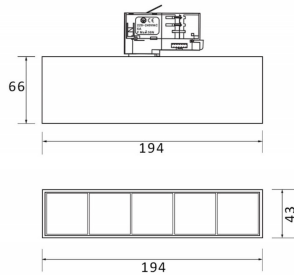

Micro 5

Lavov Tracklight from the family Micro 5 with a power of 12W and an optic of 12 degrees with a total lumen output of 1200 lm and an efficiency of 100 lm/W. CCT 4000 Kelvin. Made in Die Cast Aluminum and finished in Black colour.ON-OFF driver.

Item code	86.T001.1411.02
Product type	Indoor
Category	Tracklights
Family	Micro
Subfamily	Micro 5
Pictograms	

Scheme

Photometry

Product	
Real power (W)	12
Real luminous flux (Lm)	1200
Luminous efficiency (Lm/W)	100
Beam angle (°)	12
Life time (h)	50000h L80B10
IP	20
Electrical class insulation	Class I
Operating temperature	-20 +35
Colour	Black
Control gear included	yes
Control gear	ON-OFF
Colour temperature (K)	4000
Colour consistency (SDCM)	SDCM<3
CRI	90