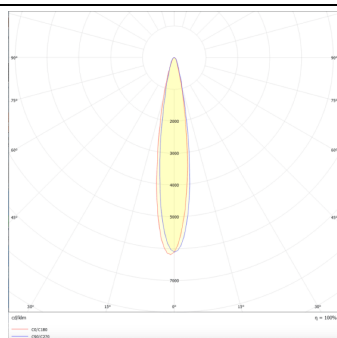

Micro 5

Lavov Tracklight from the family Micro 5 with a power of 12W and an optic of 12 degrees with a total lumen output of 1200 lm and an efficiency of 100 lm/W. CCT 4000 Kelvin. Made in Die Cast Aluminum and finished in Black colour.ON-OFF driver.

Product

Real power (W) 12

Real luminous flux (Lm) 1200

Luminous efficiency (Lm/W) 100

Beam angle (°) 12

Life time (h) 50000h L80B10

IP 20

Electrical class insulation Class I