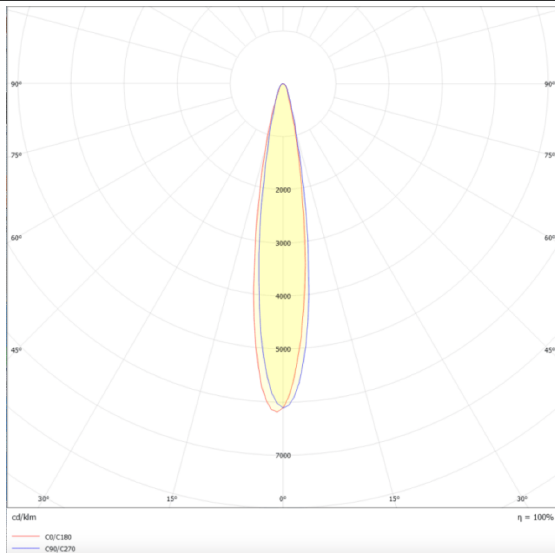

Micro 5

Lavov Tracklight from the family Micro 5 with a power of 12W and an optic of 12 degrees with a total lumen output of 1200 lm and an efficiency of 100 lm/W. CCT 4000 Kelvin. Made in Die Cast Aluminum and finished in White colour. DALI driver.

Scheme

Photometry

Item code	86.T001.1413.01
Product type	Indoor
Category	Tracklights
Family	Micro
Subfamily	Micro 5
Pictograms	

Product	
Real power (W)	12
Real luminous flux (Lm)	1200
Luminous efficiency (Lm/W)	100
Beam angle (°)	12
Life time (h)	50000h L80B10
IP	20
Electrical class insulation	Class I
Operating temperature	-20 +35
Colour	White
Control gear included	yes
Control gear	DALI
Light source	LED
Type of LED	SMD
Colour temperature (K)	4000
Colour consistency (SDCM)	SDCM3
CRI	90