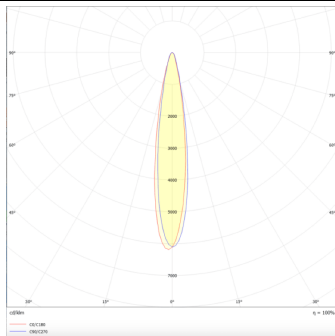

### Micro 5

Lavov Tracklight from the family Micro 5 with a power of 12W and an optic of 12 degrees with a total lumen output of 1200 lm and an efficiency of 100 lm/W. CCT 4000 Kelvin. Made in Die Cast Aluminum and finished in White colour. DALI driver.

### Scheme

### Photometry