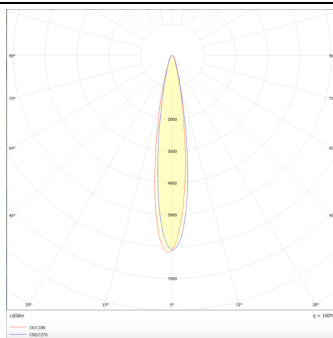

Micro 5

Lavov Tracklight from the family Micro 5 with a power of 12W and an optic of 12 degrees with a total lumen output of 1200 lm and an efficiency of 100 lm/W. CCT 4000 Kelvin. Made in Die Cast Aluminum and finished in White colour. DALI driver.

Product

Real power (W) 12

Real luminous flux (Lm) 1200

Luminous efficiency (Lm/W) 100

Beam angle (°) 12

Life time (h) 50000h L80B10

IP 20

Electrical class insulation Class I