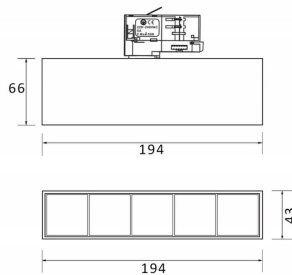

Item code 86.T001.1413.01

Product type Indoor

Category Tracklights

Family Micro

Subfamily Micro 5

Pictograms

Scheme

Photometry

Product

Real power (W) 12

Real luminous flux (Lm) 1200

Luminous efficiency (Lm/W) 100

Beam angle (°) 12

Life time (h) 50000h L80B10

IP 20

Electrical class insulation Class I