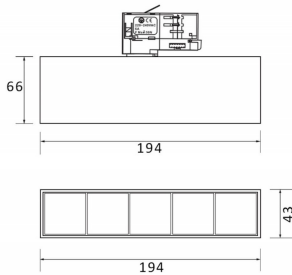

Micro 5

Lavov Tracklight from the family Micro 5 with a power of 12W and an optic of 12 degrees with a total lumen output of 1200 lm and an efficiency of 100 lm/W. CCT 4000 Kelvin. Made in Die Cast Aluminum and finished in White colour. DALI driver.

Item code 86.T001.1413.01

Product type Indoor

Category Tracklights

Family Micro

Subfamily Micro 5

Pictograms

Scheme

Photometry

Product

Real power (W) 12

Real luminous flux (Lm) 1200

Luminous efficiency (Lm/W) 100

Beam angle (°) 12

Life time (h) 50000h L80B10

IP 20

Electrical class insulation Class I

Operating temperature -20 +35

Colour White

Control gear included yes

Control gear DALI

Colour temperature (K) 4000

Colour consistency (SDCM) SDCM<3

CRI 90