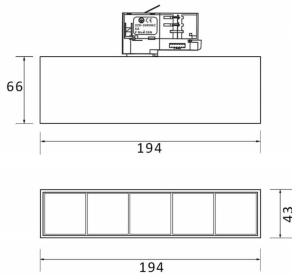

**Micro 5**

Lavov Tracklight from the family Micro 5 with a power of 12W and an optic of 12 degrees with a total lumen output of 1200 lm and an efficiency of 100 lm/W. CCT 4000 Kelvin. Made in Die Cast Aluminum and finished in Black colour. DALI driver.

<b>Item code</b>	<b>86.T001.1413.02</b>
<b>Product type</b>	<b>Indoor</b>
<b>Category</b>	<b>Tracklights</b>
<b>Family</b>	<b>Micro</b>
<b>Subfamily</b>	<b>Micro 5</b>

**Pictograms**

**Scheme**

<b>Product</b>	
<b>Real power (W)</b>	<b>12</b>
<b>Real luminous flux (Lm)</b>	<b>1200</b>
<b>Luminous efficiency (Lm/W)</b>	<b>100</b>
<b>Beam angle (°)</b>	<b>12</b>
<b>Life time (h)</b>	<b>50000h L80B10</b>
<b>IP</b>	<b>20</b>
<b>Electrical class insulation</b>	<b>Class I</b>
<b>Operating temperature</b>	<b>-20 +35</b>
<b>Colour</b>	<b>Black</b>
<b>Control gear included</b>	<b>yes</b>
<b>Control gear</b>	<b>DALI</b>
<b>Colour temperature (K)</b>	<b>4000</b>
<b>Colour consistency (SDCM)</b>	<b>SDCM&lt;3</b>
<b>CRI</b>	<b>90</b>