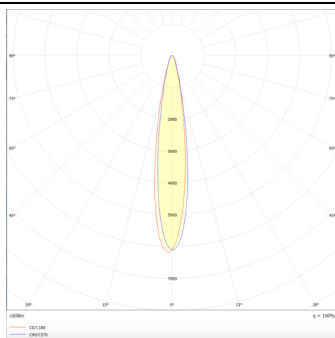

Micro 5

Lavov Tracklight from the family Micro 5 with a power of 12W and an optic of 12 degrees with a total lumen output of 1200 lm and an efficiency of 100 lm/W. CCT 4000 Kelvin. Made in Die Cast Aluminum and finished in Black colour. DALI driver.

Product

Real power (W) 12

Real luminous flux (Lm) 1200

Luminous efficiency (Lm/W) 100

Beam angle (°) 12

Life time (h) 50000h L80B10

IP 20

Electrical class insulation Class I