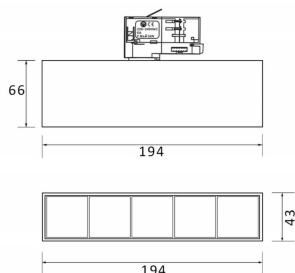

Micro 5

Lavov Tracklight from the family Micro 5 with a power of 12W and an optic of 12 degrees with a total lumen output of 1200 lm and an efficiency of 100 lm/W. CCT 4000 Kelvin. Made in Die Cast Aluminum and finished in Black colour. DALI driver.

Item code 86.T001.1413.02

Product type Indoor

Category Tracklights

Family Micro

Subfamily Micro 5

Pictograms

Scheme

Photometry

Product

Real power (W) 12

Real luminous flux (Lm) 1200

Luminous efficiency (Lm/W) 100

Beam angle (°) 12

Life time (h) 50000h L80B10

IP 20

Electrical class insulation Class I

Operating temperature -20 +35

Colour Black

Control gear included yes

Control gear DALI

Colour temperature (K) 4000

Colour consistency (SDCM) SDCM<3

CRI 90