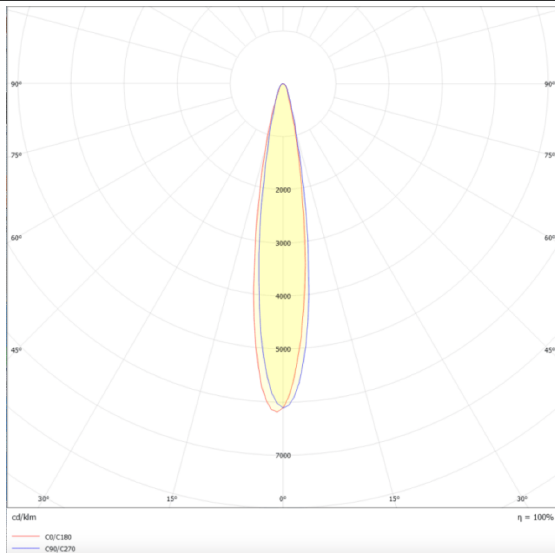

Photometry

Item code	86.T001.1413.02
Product type	Indoor
Category	Tracklights
Family	Micro
Subfamily	Micro 5
Pictograms	

Product

Real power (W)	12
Real luminous flux (Lm)	1200
Luminous efficiency (Lm/W)	100
Beam angle (°)	12
Life time (h)	50000h L80B10
IP	20
Electrical class insulation	Class I
Operating temperature	-20 +35
Colour	Black
Control gear included	yes
Control gear	DALI
Light source	LED
Type of LED	SMD
Colour temperature (K)	4000
Colour consistency (SDCM)	SDCM3
CRI	90