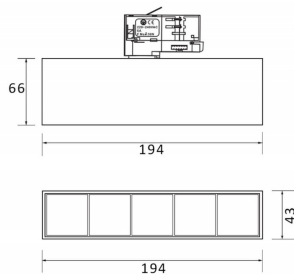

Micro 5

Lavov Tracklight from the family Micro 5 with a power of 12W and an optic of 12 degrees with a total lumen output of 1200 lm and an efficiency of 100 lm/W. CCT 4000 Kelvin. Made in Die Cast Aluminum and finished in Black colour. DALI driver.

Item code 86.T001.1413.02

Product type Indoor

Category Tracklights

Family Micro

Subfamily Micro 5

Pictograms

Scheme

Photometry

Product

Real power (W) 12

Real luminous flux (Lm) 1200

Luminous efficiency (Lm/W) 100

Beam angle (°) 12

Life time (h) 50000h L80B10

IP 20

Electrical class insulation Class I