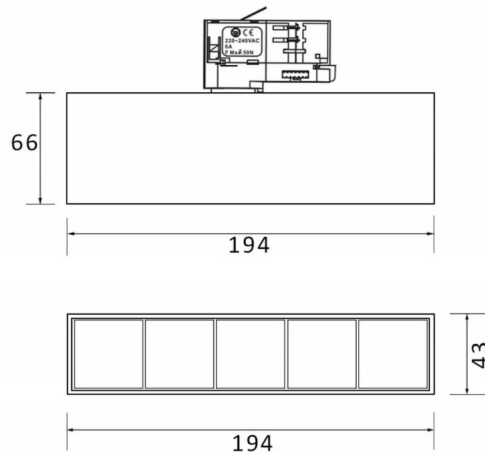

### Micro 5

Lavov Tracklight from the family Micro 5 with a power of 12W and an optic of 12 degrees with a total lumen output of 1200 lm and an efficiency of 100 lm/W. CCT 4000 Kelvin. Made in Die Cast Aluminum and finished in Black colour. DALI driver.

### Photometry

Item code	86.T001.1413.02
Product type	Indoor
Category	Tracklights
Family	Micro
Subfamily	Micro 5
Pictograms	

### Product

Real power (W)	12
Real luminous flux (Lm)	1200
Luminous efficiency (Lm/W)	100
Beam angle (°)	12
Life time (h)	50000h L80B10
IP	20
Electrical class insulation	Class I
Operating temperature	-20 +35
Colour	Black
Control gear included	yes
Control gear	DALI
Light source	LED
Type of LED	SMD
Colour temperature (K)	4000
Colour consistency (SDCM)	SDCM3
CRI	90