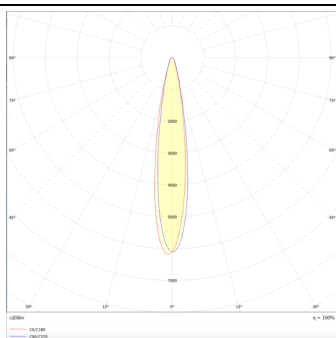

### Micro 5

Lavov Tracklight from the family Micro 5 with a power of 12W and an optic of 12 degrees with a total lumen output of 1200 lm and an efficiency of 100 lm/W. CCT 4000 Kelvin. Made in Die Cast Aluminum and finished in Black colour. DALI driver.

### Photometry