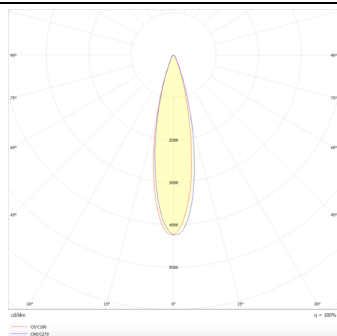

Micro 5

Lavov Tracklight from the family Micro 5 with a power of 12W and an optic of 24 degrees with a total lumen output of 1200 lm and an efficiency of 100 lm/W. CCT 4000 Kelvin. Made in Die Cast Aluminum and finished in White colour.ON-OFF driver.

Product

Real power (W) 12

Real luminous flux (Lm) 1200

Luminous efficiency (Lm/W) 100

Beam angle (°) 24

Life time (h) 50000h L80B10

IP 20

Electrical class insulation Class I