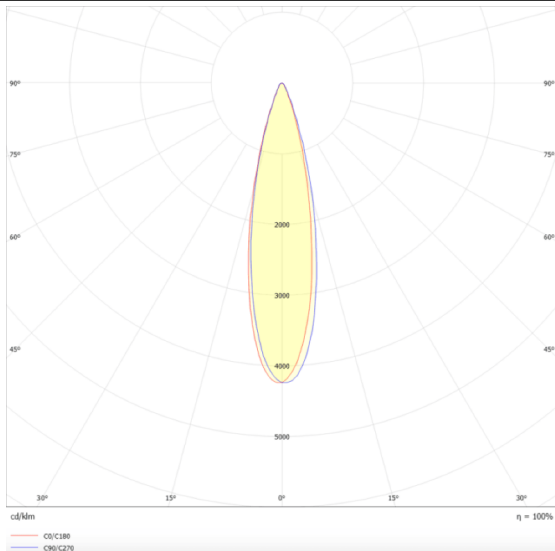

Micro 5

Lavov Tracklight from the family Micro 5 with a power of 12W and an optic of 24 degrees with a total lumen output of 1200 lm and an efficiency of 100 lm/W. CCT 4000 Kelvin. Made in Die Cast Aluminum and finished in White colour.ON-OFF driver.

Scheme

Photometry

Item code	86.T001.1421.01
Product type	Indoor
Category	Tracklights
Family	Micro
Subfamily	Micro 5
Pictograms	

Product

Real power (W)	12
Real luminous flux (Lm)	1200
Luminous efficiency (Lm/W)	100
Beam angle (°)	24
Life time (h)	50000h L80B10
IP	20
Electrical class insulation	Class I
Operating temperature	-20 +35
Colour	White
Control gear included	yes
Control gear	ON-OFF
Light source	LED
Type of LED	SMD
Colour temperature (K)	4000
Colour consistency (SDCM)	SDCM3
CRI	90