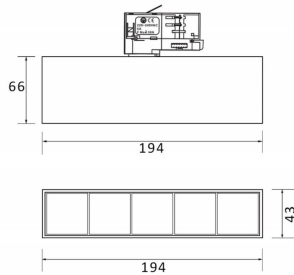

Micro 5

Lavov Tracklight from the family Micro 5 with a power of 12W and an optic of 24 degrees with a total lumen output of 1200 lm and an efficiency of 100 lm/W. CCT 4000 Kelvin. Made in Die Cast Aluminum and finished in White colour.ON-OFF driver.

Item code	86.T001.1421.01
Product type	Indoor
Category	Tracklights
Family	Micro
Subfamily	Micro 5

Pictograms

Scheme

Product	
Real power (W)	12
Real luminous flux (Lm)	1200
Luminous efficiency (Lm/W)	100
Beam angle (°)	24
Life time (h)	50000h L80B10
IP	20
Electrical class insulation	Class I
Operating temperature	-20 +35
Colour	White
Control gear included	yes
Control gear	ON-OFF
Colour temperature (K)	4000
Colour consistency (SDCM)	SDCM<3
CRI	90