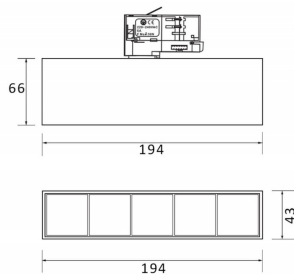

Micro 5

Lavov Tracklight from the family Micro 5 with a power of 12W and an optic of 24 degrees with a total lumen output of 1200 lm and an efficiency of 100 lm/W. CCT 4000 Kelvin. Made in Die Cast Aluminum and finished in White colour.ON-OFF driver.

Item code 86.T001.1421.01

Product type Indoor

Category Tracklights

Family Micro

Subfamily Micro 5

Pictograms

Scheme

Photometry

Product

Real power (W) 12

Real luminous flux (Lm) 1200

Luminous efficiency (Lm/W) 100

Beam angle (°) 24

Life time (h) 50000h L80B10

IP 20

Electrical class insulation Class I