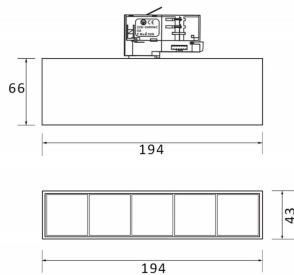

Real luminous flux (Lm) 1200

Luminous efficiency (Lm/W) 100

Beam angle (°) 24

Life time (h) 50000h L80B10

IP 20

Electrical class insulation Class I

Operating temperature -20 +35

Colour White

Control gear included yes

Control gear ON-OFF

Colour temperature (K) 4000

Colour consistency (SDCM) SDCM<3

CRI 90

Scheme

Photometry