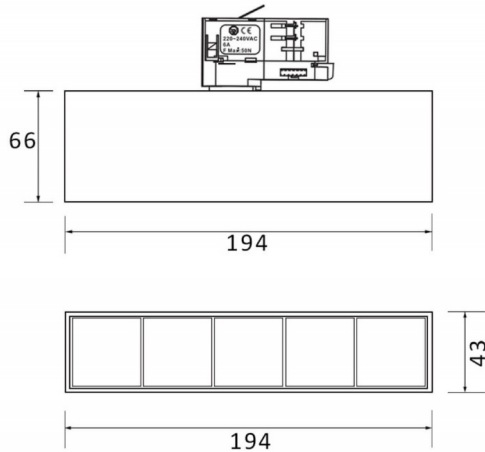

Micro 5

Lavov Tracklight from the family Micro 5 with a power of 12W and an optic of 24 degrees with a total lumen output of 1200 lm and an efficiency of 100 lm/W. CCT 4000 Kelvin. Made in Die Cast Aluminum and finished in White colour.ON-OFF driver.

Scheme

Photometry

Item code	86.T001.1421.01
Product type	Indoor
Category	Tracklights
Family	Micro
Subfamily	Micro 5
Pictograms	

Product

Real power (W)	12
Real luminous flux (Lm)	1200
Luminous efficiency (Lm/W)	100
Beam angle (°)	24
Life time (h)	50000h L80B10
IP	20
Electrical class insulation	Class I
Operating temperature	-20 +35
Colour	White
Control gear included	yes
Control gear	ON-OFF
Light source	LED
Type of LED	SMD
Colour temperature (K)	4000
Colour consistency (SDCM)	SDCM3
CRI	90