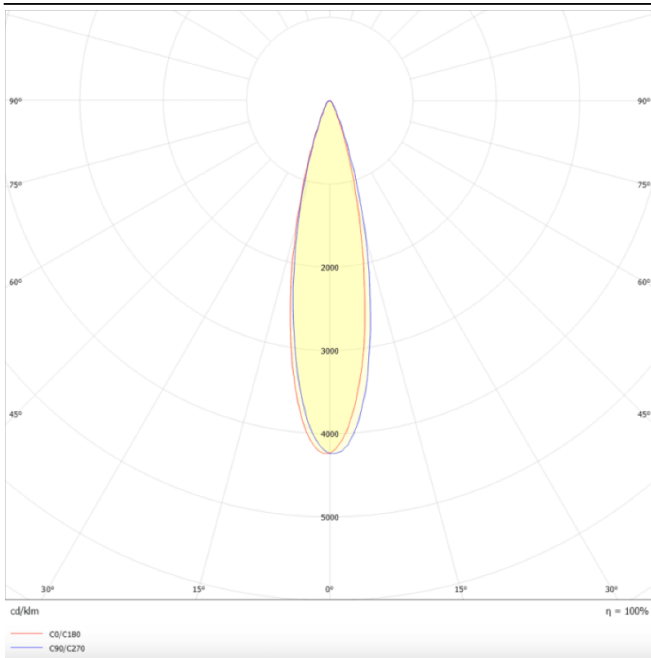

Scheme

Photometry

Micro 5

Lavov Tracklight from the family Micro 5 with a power of 12W and an optic of 24 degrees with a total lumen output of 1200 lm and an efficiency of 100 lm/W. CCT 4000 Kelvin. Made in Die Cast Aluminum and finished in Black colour.ON-OFF driver.

Item code	86.T001.1421.02
Product type	Indoor
Category	Tracklights
Family	Micro
Subfamily	Micro 5
Pictograms	

Product	
Real power (W)	12
Real luminous flux (Lm)	1200
Luminous efficiency (Lm/W)	100
Beam angle (°)	24
Life time (h)	50000h L80B10
IP	20
Electrical class insulation	Class I
Operating temperature	-20 +35
Colour	Black
Control gear included	yes
Control gear	ON-OFF
Colour temperature (K)	4000
Colour consistency (SDCM)	SDCM<3
CRI	90