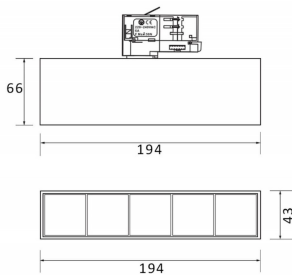

Micro 5

Lavov Tracklight from the family Micro 5 with a power of 12W and an optic of 24 degrees with a total lumen output of 1200 lm and an efficiency of 100 lm/W. CCT 4000 Kelvin. Made in Die Cast Aluminum and finished in Black colour.ON-OFF driver.

Item code 86.T001.1421.02

Product type Indoor

Category Tracklights

Family Micro

Subfamily Micro 5

Pictograms

Scheme

Photometry

Product

Real power (W) 12

Real luminous flux (Lm) 1200

Luminous efficiency (Lm/W) 100

Beam angle (°) 24

Life time (h) 50000h L80B10

IP 20

Electrical class insulation Class I