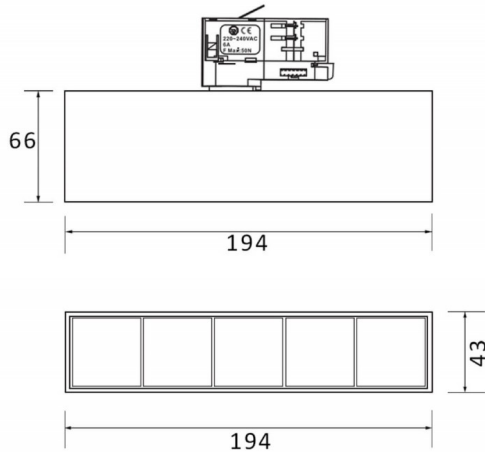

Micro 5

Lavov Tracklight from the family Micro 5 with a power of 12W and an optic of 24 degrees with a total lumen output of 1200 lm and an efficiency of 100 lm/W. CCT 4000 Kelvin. Made in Die Cast Aluminum and finished in Black colour.ON-OFF driver.

Scheme

Photometry

Item code	86.T001.1421.02
Product type	Indoor
Category	Tracklights
Family	Micro
Subfamily	Micro 5

Pictograms

Product	
Real power (W)	12
Real luminous flux (Lm)	1200
Luminous efficiency (Lm/W)	100
Beam angle (&ordm;)	24
Life time (h)	50000h L80B10
IP	20
Electrical class insulation	Class I
Operating temperature	-20 +35
Colour	Black
Control gear included	yes
Control gear	ON-OFF
Light source	LED
Type of LED	SMD
Colour temperature (K)	4000
Colour consistency (SDCM)	SDCM<3
CRI	90