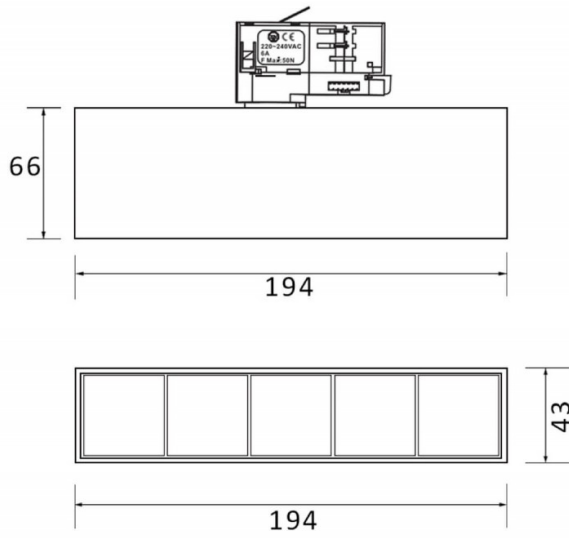

Scheme

Photometry

Micro 5

Lavov Tracklight from the family Micro 5 with a power of 12W and an optic of 24 degrees with a total lumen output of 1200 lm and an efficiency of 100 lm/W. CCT 4000 Kelvin. Made in Die Cast Aluminum and finished in Black colour.ON-OFF driver.

Item code	86.T001.1421.02
Product type	Indoor
Category	Tracklights
Family	Micro
Subfamily	Micro 5
Pictograms	

Product	
Real power (W)	12
Real luminous flux (Lm)	1200
Luminous efficiency (Lm/W)	100
Beam angle (°)	24
Life time (h)	50000h L80B10
IP	20
Electrical class insulation	Class I
Operating temperature	-20 +35
Colour	Black
Control gear included	yes
Control gear	ON-OFF
Colour temperature (K)	4000
Colour consistency (SDCM)	SDCM<3
CRI	90