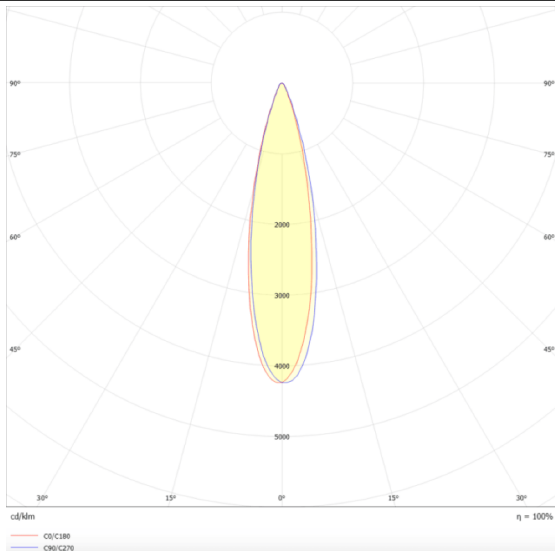

Photometry

Item code	86.T001.1421.02
Product type	Indoor
Category	Tracklights
Family	Micro
Subfamily	Micro 5
Pictograms	

Product

Real power (W)	12
Real luminous flux (Lm)	1200
Luminous efficiency (Lm/W)	100
Beam angle (°)	24
Life time (h)	50000h L80B10
IP	20
Electrical class insulation	Class I
Operating temperature	-20 +35
Colour	Black
Control gear included	yes
Control gear	ON-OFF
Light source	LED
Type of LED	SMD
Colour temperature (K)	4000
Colour consistency (SDCM)	SDCM3
CRI	90