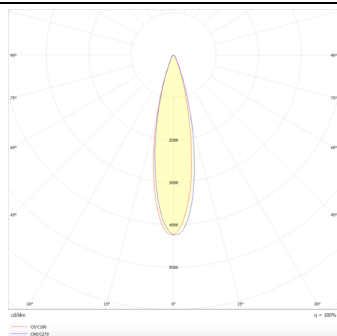

Micro 5

Lavov Tracklight from the family Micro 5 with a power of 12W and an optic of 24 degrees with a total lumen output of 1200 lm and an efficiency of 100 lm/W. CCT 4000 Kelvin. Made in Die Cast Aluminum and finished in Black colour.ON-OFF driver.

Product

Real power (W) 12

Real luminous flux (Lm) 1200

Luminous efficiency (Lm/W) 100

Beam angle (°) 24

Life time (h) 50000h L80B10

IP 20

Electrical class insulation Class I