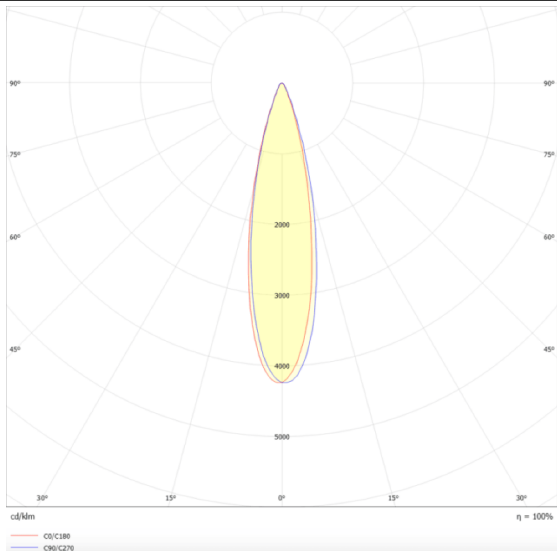

Micro 5

Lavov Tracklight from the family Micro 5 with a power of 12W and an optic of 24 degrees with a total lumen output of 1200 lm and an efficiency of 100 lm/W. CCT 4000 Kelvin. Made in Die Cast Aluminum and finished in Black colour.ON-OFF driver.

Scheme

Photometry

Item code	86.T001.1421.02
Product type	Indoor
Category	Tracklights
Family	Micro
Subfamily	Micro 5

Pictograms

Product	
Real power (W)	12
Real luminous flux (Lm)	1200
Luminous efficiency (Lm/W)	100
Beam angle (&ordm;)	24
Life time (h)	50000h L80B10
IP	20
Electrical class insulation	Class I
Operating temperature	-20 +35
Colour	Black
Control gear included	yes
Control gear	ON-OFF
Light source	LED
Type of LED	SMD
Colour temperature (K)	4000
Colour consistency (SDCM)	SDCM<3
CRI	90