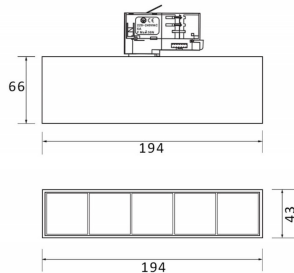

Micro 5

Lavov Tracklight from the family Micro 5 with a power of 12W and an optic of 24 degrees with a total lumen output of 1200 lm and an efficiency of 100 lm/W. CCT 4000 Kelvin. Made in Die Cast Aluminum and finished in Black colour.ON-OFF driver.

Item code	86.T001.1421.02
Product type	Indoor
Category	Tracklights
Family	Micro
Subfamily	Micro 5

Pictograms

Scheme

Product

Real power (W)	12
Real luminous flux (Lm)	1200
Luminous efficiency (Lm/W)	100
Beam angle (°)	24
Life time (h)	50000h L80B10
IP	20
Electrical class insulation	Class I
Operating temperature	-20 +35
Colour	Black
Control gear included	yes
Control gear	ON-OFF
Colour temperature (K)	4000
Colour consistency (SDCM)	SDCM<3
CRI	90