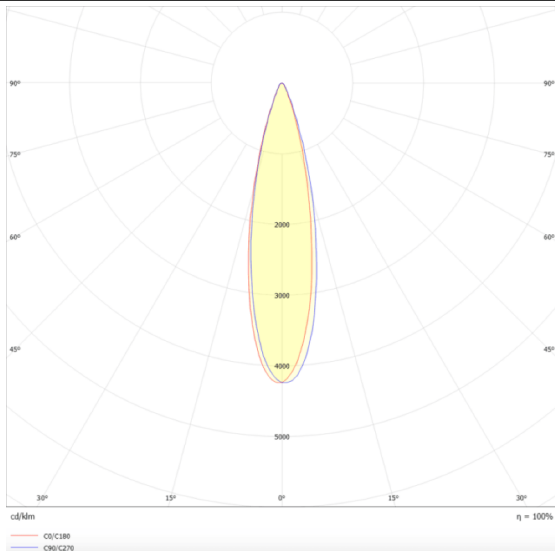

Micro 5

Lavov Tracklight from the family Micro 5 with a power of 12W and an optic of 24 degrees with a total lumen output of 1200 lm and an efficiency of 100 lm/W. CCT 4000 Kelvin. Made in Die Cast Aluminum and finished in White colour. DALI driver.

Scheme

Photometry

Item code	86.T001.1423.01
Product type	Indoor
Category	Tracklights
Family	Micro
Subfamily	Micro 5
Pictograms	

Product

Real power (W)	12
Real luminous flux (Lm)	1200
Luminous efficiency (Lm/W)	100
Beam angle (°)	24
Life time (h)	50000h L80B10
IP	20
Electrical class insulation	Class I
Operating temperature	-20 +35
Colour	White
Control gear included	yes
Control gear	DALI
Light source	LED
Type of LED	SMD
Colour temperature (K)	4000
Colour consistency (SDCM)	SDCM3
CRI	90