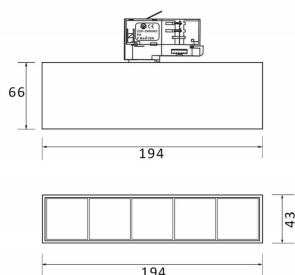

Item code 86.T001.1423.01

Product type Indoor

Category Tracklights

Family Micro

Subfamily Micro 5

Pictograms

Scheme

Photometry