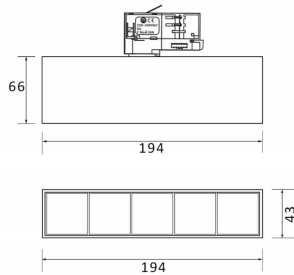

**Micro 5**

Lavov Tracklight from the family Micro 5 with a power of 12W and an optic of 24 degrees with a total lumen output of 1200 lm and an efficiency of 100 lm/W. CCT 4000 Kelvin. Made in Die Cast Aluminum and finished in White colour. DALI driver.

<b>Item code</b>	<b>86.T001.1423.01</b>
<b>Product type</b>	<b>Indoor</b>
<b>Category</b>	<b>Tracklights</b>
<b>Family</b>	<b>Micro</b>
<b>Subfamily</b>	<b>Micro 5</b>

**Pictograms**

**Scheme**

<b>Product</b>	
<b>Real power (W)</b>	<b>12</b>
<b>Real luminous flux (Lm)</b>	<b>1200</b>
<b>Luminous efficiency (Lm/W)</b>	<b>100</b>
<b>Beam angle (°)</b>	<b>24</b>
<b>Life time (h)</b>	<b>50000h L80B10</b>
<b>IP</b>	<b>20</b>
<b>Electrical class insulation</b>	<b>Class I</b>
<b>Operating temperature</b>	<b>-20 +35</b>
<b>Colour</b>	<b>White</b>
<b>Control gear included</b>	<b>yes</b>
<b>Control gear</b>	<b>DALI</b>
<b>Colour temperature (K)</b>	<b>4000</b>
<b>Colour consistency (SDCM)</b>	<b>SDCM&lt;3</b>
<b>CRI</b>	<b>90</b>