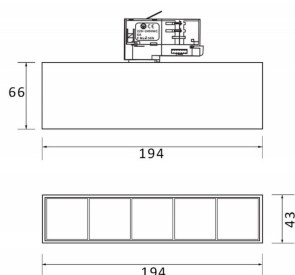

Micro 5

Lavov Tracklight from the family Micro 5 with a power of 12W and an optic of 24 degrees with a total lumen output of 1200 lm and an efficiency of 100 lm/W. CCT 4000 Kelvin. Made in Die Cast Aluminum and finished in White colour. DALI driver.

Item code	86.T001.1423.01
Product type	Indoor
Category	Tracklights
Family	Micro
Subfamily	Micro 5
Pictograms	

Scheme

Photometry

Product

Real power (W)	12
Real luminous flux (Lm)	1200
Luminous efficiency (Lm/W)	100
Beam angle (°)	24
Life time (h)	50000h L80B10
IP	20
Electrical class insulation	Class I
Operating temperature	-20 +35
Colour	White
Control gear included	yes
Control gear	DALI
Colour temperature (K)	4000
Colour consistency (SDCM)	SDCM<3
CRI	90