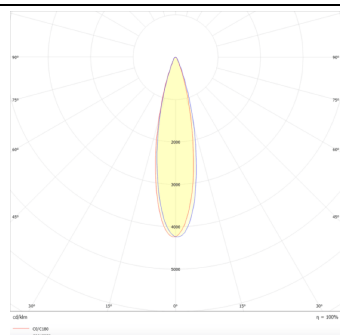

Micro 5

Lavov Tracklight from the family Micro 5 with a power of 12W and an optic of 24 degrees with a total lumen output of 1200 lm and an efficiency of 100 lm/W. CCT 4000 Kelvin. Made in Die Cast Aluminum and finished in White colour. DALI driver.

Item code	86.T001.1423.01
Product type	Indoor
Category	Tracklights
Family	Micro
Subfamily	Micro 5
Pictograms	

Scheme

Photometry

Product

Real power (W)	12
Real luminous flux (Lm)	1200
Luminous efficiency (Lm/W)	100
Beam angle (°)	24
Life time (h)	50000h L80B10
IP	20
Electrical class insulation	Class I
Operating temperature	-20 +35
Colour	White
Control gear included	yes
Control gear	DALI
Colour temperature (K)	4000
Colour consistency (SDCM)	SDCM<3
CRI	90