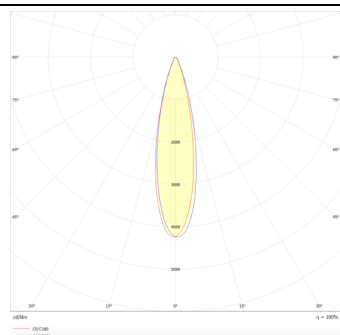

Micro 5

Lavov Tracklight from the family Micro 5 with a power of 12W and an optic of 24 degrees with a total lumen output of 1200 lm and an efficiency of 100 lm/W. CCT 4000 Kelvin. Made in Die Cast Aluminum and finished in White colour. DALI driver.

Product

Real power (W) 12

Real luminous flux (Lm) 1200

Luminous efficiency (Lm/W) 100

Beam angle (°) 24

Life time (h) 50000h L80B10

IP 20

Electrical class insulation Class I