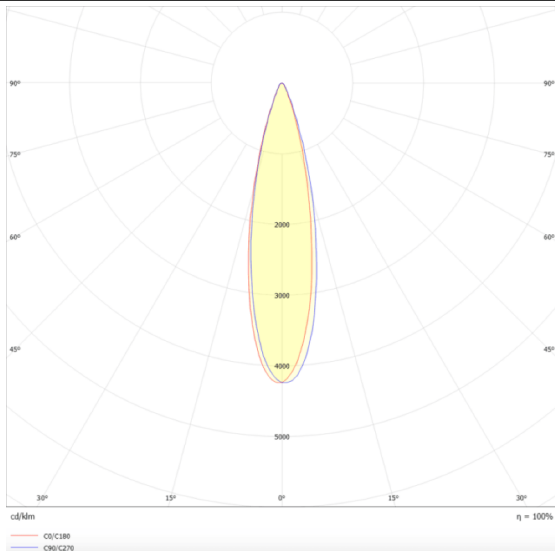

Micro 5

Lavov Tracklight from the family Micro 5 with a power of 12W and an optic of 24 degrees with a total lumen output of 1200 lm and an efficiency of 100 lm/W. CCT 4000 Kelvin. Made in Die Cast Aluminum and finished in Black colour. DALI driver.

Scheme

Photometry

Item code	86.T001.1423.02
Product type	Indoor
Category	Tracklights
Family	Micro
Subfamily	Micro 5
Pictograms	

Product

Real power (W)	12
Real luminous flux (Lm)	1200
Luminous efficiency (Lm/W)	100
Beam angle (º)	24
Life time (h)	50000h L80B10
IP	20
Electrical class insulation	Class I
Operating temperature	-20 +35
Colour	Black
Control gear included	yes
Control gear	DALI
Light source	LED
Type of LED	SMD
Colour temperature (K)	4000
Colour consistency (SDCM)	SDCM<3
CRI	90