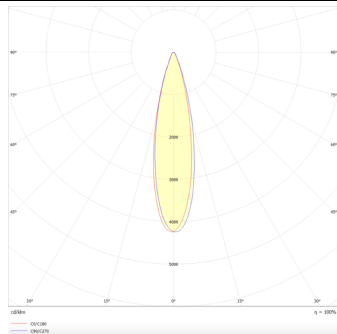

### Micro 5

Lavov Tracklight from the family Micro 5 with a power of 12W and an optic of 24 degrees with a total lumen output of 1200 lm and an efficiency of 100 lm/W. CCT 4000 Kelvin. Made in Die Cast Aluminum and finished in Black colour. DALI driver.

### Photometry

<b>Product</b>	
<b>Real power (W)</b>	<b>12</b>
<b>Real luminous flux (Lm)</b>	<b>1200</b>
<b>Luminous efficiency (Lm/W)</b>	<b>100</b>
<b>Beam angle (°)</b>	<b>24</b>
<b>Life time (h)</b>	<b>50000h L80B10</b>
<b>IP</b>	<b>20</b>
<b>Electrical class insulation</b>	<b>Class I</b>
<b>Operating temperature</b>	<b>-20 +35</b>
<b>Colour</b>	<b>Black</b>
<b>Control gear included</b>	<b>yes</b>
<b>Control gear</b>	<b>DALI</b>
<b>Colour temperature (K)</b>	<b>4000</b>
<b>Colour consistency (SDCM)</b>	<b>SDCM&lt;3</b>
<b>CRI</b>	<b>90</b>