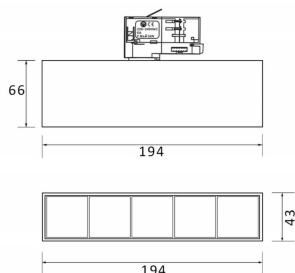

Micro 5

Lavov Tracklight from the family Micro 5 with a power of 12W and an optic of 24 degrees with a total lumen output of 1200 lm and an efficiency of 100 lm/W. CCT 4000 Kelvin. Made in Die Cast Aluminum and finished in Black colour. DALI driver.

Item code 86.T001.1423.02

Product type Indoor

Category Tracklights

Family Micro

Subfamily Micro 5

Pictograms

Scheme

Photometry

Product

Real power (W) 12

Real luminous flux (Lm) 1200

Luminous efficiency (Lm/W) 100

Beam angle (°) 24

Life time (h) 50000h L80B10

IP 20

Electrical class insulation Class I

Operating temperature -20 +35

Colour Black

Control gear included yes

Control gear DALI

Colour temperature (K) 4000

Colour consistency (SDCM) SDCM<3

CRI 90