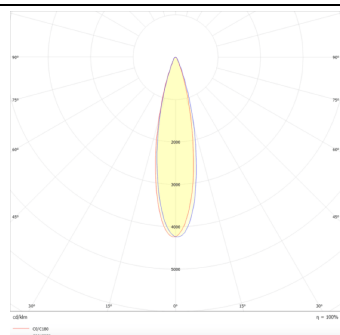

Photometry

Product

Real power (W) 12

Real luminous flux (Lm) 1200

Luminous efficiency (Lm/W) 100

Beam angle (°) 24

Life time (h) 50000h L80B10

IP 20

Electrical class insulation Class I

Operating temperature -20 +35

Colour Black

Control gear included yes

Control gear DALI

Colour temperature (K) 4000

Colour consistency (SDCM) SDCM<3

CRI 90