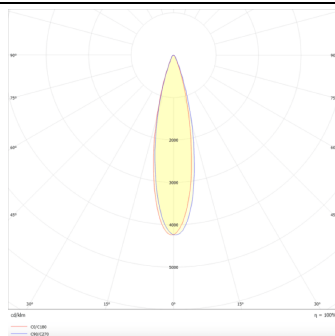

### Micro 5

Lavov Tracklight from the family Micro 5 with a power of 12W and an optic of 24 degrees with a total lumen output of 1200 lm and an efficiency of 100 lm/W. CCT 4000 Kelvin. Made in Die Cast Aluminum and finished in Black colour. DALI driver.

### Photometry