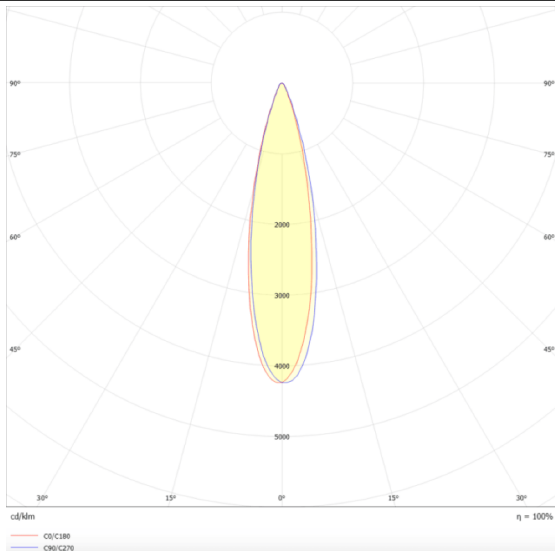

Micro 5

Lavov Tracklight from the family Micro 5 with a power of 12W and an optic of 24 degrees with a total lumen output of 1200 lm and an efficiency of 100 lm/W. CCT 4000 Kelvin. Made in Die Cast Aluminum and finished in Black colour. DALI driver.

Scheme

Photometry

Item code	86.T001.1423.02
Product type	Indoor
Category	Tracklights
Family	Micro
Subfamily	Micro 5
Pictograms	

Product

Real power (W)	12
Real luminous flux (Lm)	1200
Luminous efficiency (Lm/W)	100
Beam angle (°)	24
Life time (h)	50000h L80B10
IP	20
Electrical class insulation	Class I
Operating temperature	-20 +35
Colour	Black
Control gear included	yes
Control gear	DALI
Light source	LED
Type of LED	SMD
Colour temperature (K)	4000
Colour consistency (SDCM)	SDCM3
CRI	90