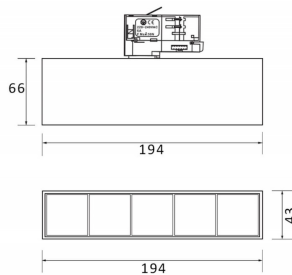

Micro 5

Lavov Tracklight from the family Micro 5 with a power of 12W and an optic of 24 degrees with a total lumen output of 1200 lm and an efficiency of 100 lm/W. CCT 4000 Kelvin. Made in Die Cast Aluminum and finished in Black colour. DALI driver.

Item code 86.T001.1423.02

Product type Indoor

Category Tracklights

Family Micro

Subfamily Micro 5

Pictograms

Scheme

Photometry

Product

Real power (W) 12

Real luminous flux (Lm) 1200

Luminous efficiency (Lm/W) 100

Beam angle (°) 24

Life time (h) 50000h L80B10

IP 20

Electrical class insulation Class I

Operating temperature -20 +35

Colour Black

Control gear included yes

Control gear DALI

Colour temperature (K) 4000

Colour consistency (SDCM) SDCM<3

CRI 90