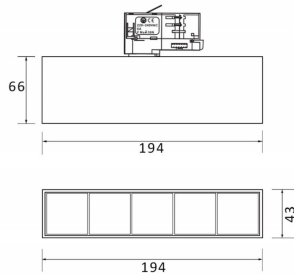

### Micro 5

Lavov Tracklight from the family Micro 5 with a power of 12W and an optic of 24 degrees with a total lumen output of 1200 lm and an efficiency of 100 lm/W. CCT 4000 Kelvin. Made in Die Cast Aluminum and finished in Black colour. DALI driver.

### Photometry

<b>Product</b>	
<b>Real power (W)</b>	<b>12</b>
<b>Real luminous flux (Lm)</b>	<b>1200</b>
<b>Luminous efficiency (Lm/W)</b>	<b>100</b>
<b>Beam angle (°)</b>	<b>24</b>
<b>Life time (h)</b>	<b>50000h L80B10</b>
<b>IP</b>	<b>20</b>
<b>Electrical class insulation</b>	<b>Class I</b>
<b>Operating temperature</b>	<b>-20 +35</b>
<b>Colour</b>	<b>Black</b>
<b>Control gear included</b>	<b>yes</b>
<b>Control gear</b>	<b>DALI</b>
<b>Colour temperature (K)</b>	<b>4000</b>
<b>Colour consistency (SDCM)</b>	<b>SDCM&lt;3</b>
<b>CRI</b>	<b>90</b>