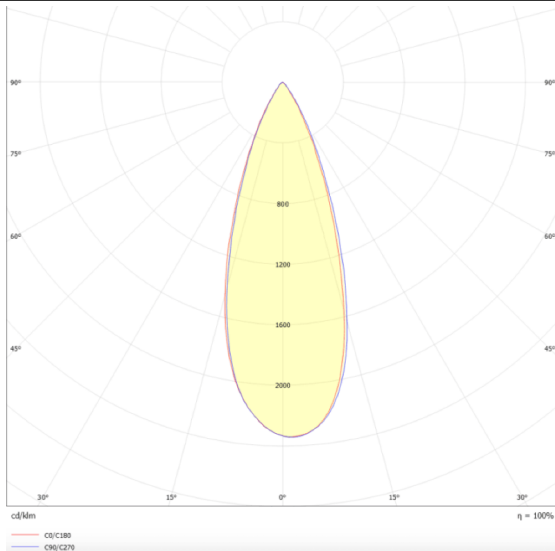

Micro 5

Lavov Tracklight from the family Micro 5 with a power of 12W and an optic of 36 degrees with a total lumen output of 1200 lm and an efficiency of 100 lm/W. CCT 4000 Kelvin. Made in Die Cast Aluminum and finished in White colour.ON-OFF driver.

Scheme

Photometry

Item code	86.T001.1431.01
Product type	Indoor
Category	Tracklights
Family	Micro
Subfamily	Micro 5
Pictograms	

Product

Real power (W)	12
Real luminous flux (Lm)	1200
Luminous efficiency (Lm/W)	100
Beam angle (°)	36
Life time (h)	50000h L80B10
IP	20
Electrical class insulation	Class I
Operating temperature	-20 +35
Colour	White
Control gear included	yes
Control gear	ON-OFF
Light source	LED
Type of LED	SMD
Colour temperature (K)	4000
Colour consistency (SDCM)	SDCM3
CRI	90