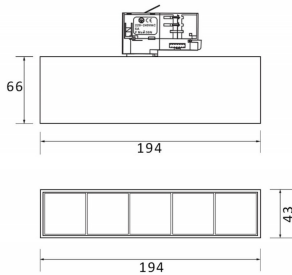

Micro 5

Lavov Tracklight from the family Micro 5 with a power of 12W and an optic of 36 degrees with a total lumen output of 1200 lm and an efficiency of 100 lm/W. CCT 4000 Kelvin. Made in Die Cast Aluminum and finished in White colour.ON-OFF driver.

Item code	86.T001.1431.01
Product type	Indoor
Category	Tracklights
Family	Micro
Subfamily	Micro 5

Pictograms

Scheme

Product	
Real power (W)	12
Real luminous flux (Lm)	1200
Luminous efficiency (Lm/W)	100
Beam angle (°)	36
Life time (h)	50000h L80B10
IP	20
Electrical class insulation	Class I
Operating temperature	-20 +35
Colour	White
Control gear included	yes
Control gear	ON-OFF
Colour temperature (K)	4000
Colour consistency (SDCM)	SDCM<3
CRI	90