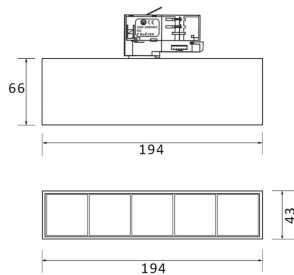

Micro 5

Lavov Tracklight from the family Micro 5 with a power of 12W and an optic of 36 degrees with a total lumen output of 1200 lm and an efficiency of 100 lm/W. CCT 4000 Kelvin. Made in Die Cast Aluminum and finished in White colour.ON-OFF driver.

Item code 86.T001.1431.01

Product type Indoor

Category Tracklights

Family Micro

Subfamily Micro 5

Pictograms

Scheme

Photometry

Product

Real power (W) 12

Real luminous flux (Lm) 1200

Luminous efficiency (Lm/W) 100

Beam angle (°) 36

Life time (h) 50000h L80B10

IP 20

Electrical class insulation Class I