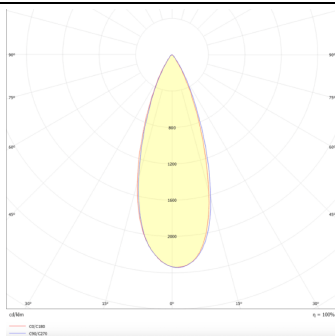

Micro 5

Lavov Tracklight from the family Micro 5 with a power of 12W and an optic of 36 degrees with a total lumen output of 1200 lm and an efficiency of 100 lm/W. CCT 4000 Kelvin. Made in Die Cast Aluminum and finished in White colour.ON-OFF driver.

Product

Real power (W) 12

Real luminous flux (Lm) 1200

Luminous efficiency (Lm/W) 100

Beam angle (°) 36

Life time (h) 50000h L80B10

IP 20

Electrical class insulation Class I