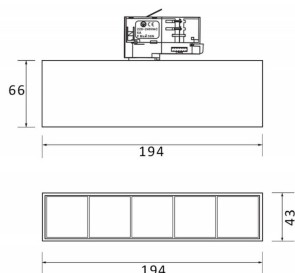

Micro 5

Lavov Tracklight from the family Micro 5 with a power of 12W and an optic of 36 degrees with a total lumen output of 1200 lm and an efficiency of 100 lm/W. CCT 4000 Kelvin. Made in Die Cast Aluminum and finished in White colour.ON-OFF driver.

Item code 86.T001.1431.01

Product type Indoor

Category Tracklights

Family Micro

Subfamily Micro 5

Pictograms

Scheme

Photometry

Product

Real power (W) 12

Real luminous flux (Lm) 1200

Luminous efficiency (Lm/W) 100

Beam angle (°) 36

Life time (h) 50000h L80B10

IP 20

Electrical class insulation Class I

Operating temperature -20 +35

Colour White

Control gear included yes

Control gear ON-OFF

Colour temperature (K) 4000

Colour consistency (SDCM) SDCM<3

CRI 90