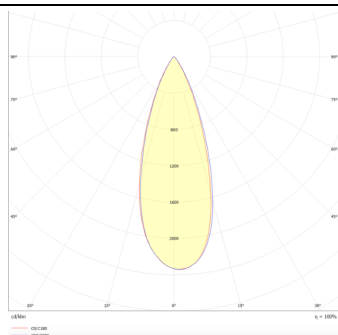

Micro 5

Lavov Tracklight from the family Micro 5 with a power of 12W and an optic of 36 degrees with a total lumen output of 1200 lm and an efficiency of 100 lm/W. CCT 4000 Kelvin. Made in Die Cast Aluminum and finished in White colour.ON-OFF driver.

Product

Real power (W) 12

Real luminous flux (Lm) 1200

Luminous efficiency (Lm/W) 100

Beam angle (°) 36

Life time (h) 50000h L80B10

IP 20

Electrical class insulation Class I