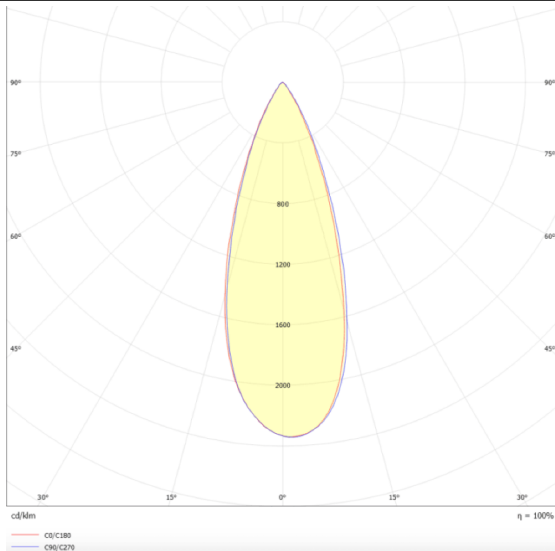

Photometry

Item code	86.T001.1431.02
Product type	Indoor
Category	Tracklights
Family	Micro
Subfamily	Micro 5
Pictograms	

Product

Real power (W)	12
Real luminous flux (Lm)	1200
Luminous efficiency (Lm/W)	100
Beam angle (&ordm;)	36
Life time (h)	50000h L80B10
IP	20
Electrical class insulation	Class I
Operating temperature	-20 +35
Colour	Black
Control gear included	yes
Control gear	ON-OFF
Light source	LED
Type of LED	SMD
Colour temperature (K)	4000
Colour consistency (SDCM)	SDCM<3
CRI	90