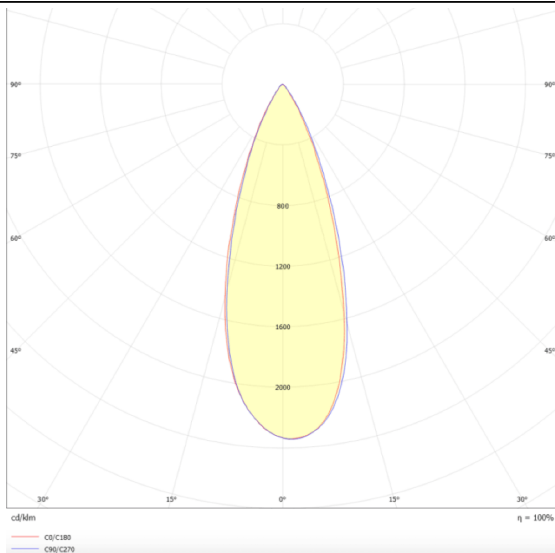

Micro 5

Lavov Tracklight from the family Micro 5 with a power of 12W and an optic of 36 degrees with a total lumen output of 1200 lm and an efficiency of 100 lm/W. CCT 4000 Kelvin. Made in Die Cast Aluminum and finished in Black colour.ON-OFF driver.

Scheme

Photometry

| | |
|--------------|-----------------|
| Item code | 86.T001.1431.02 |
| Product type | Indoor |
| Category | Tracklights |
| Family | Micro |
| Subfamily | Micro 5 |
| Pictograms | |

Product

| | |
|-----------------------------|---------------|
| Real power (W) | 12 |
| Real luminous flux (Lm) | 1200 |
| Luminous efficiency (Lm/W) | 100 |
| Beam angle (°) | 36 |
| Life time (h) | 50000h L80B10 |
| IP | 20 |
| Electrical class insulation | Class I |
| Operating temperature | -20 +35 |
| Colour | Black |
| Control gear included | yes |
| Control gear | ON-OFF |
| Light source | LED |
| Type of LED | SMD |
| Colour temperature (K) | 4000 |
| Colour consistency (SDCM) | SDCM3 |
| CRI | 90 |