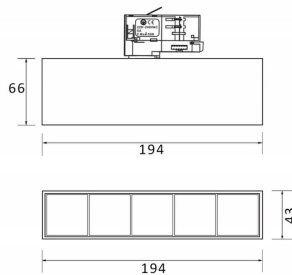

Micro 5

Lavov Tracklight from the family Micro 5 with a power of 12W and an optic of 36 degrees with a total lumen output of 1200 lm and an efficiency of 100 lm/W. CCT 4000 Kelvin. Made in Die Cast Aluminum and finished in Black colour.ON-OFF driver.

Item code 86.T001.1431.02

Product type Indoor

Category Tracklights

Family Micro

Subfamily Micro 5

Pictograms

Scheme

Product

Real power (W) 12

Real luminous flux (Lm) 1200

Luminous efficiency (Lm/W) 100

Beam angle (°) 36

Life time (h) 50000h L80B10

IP 20

Electrical class insulation Class I

Operating temperature -20 +35

Colour Black

Control gear included yes

Control gear ON-OFF

Colour temperature (K) 4000

Colour consistency (SDCM) SDCM<3

CRI 90

Photometry