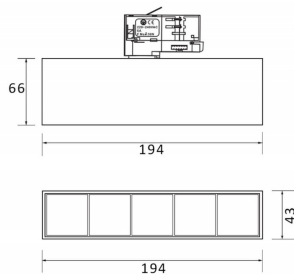

Micro 5

Lavov Tracklight from the family Micro 5 with a power of 12W and an optic of 36 degrees with a total lumen output of 1200 lm and an efficiency of 100 lm/W. CCT 4000 Kelvin. Made in Die Cast Aluminum and finished in Black colour.ON-OFF driver.

Item code 86.T001.1431.02

Product type Indoor

Category Tracklights

Family Micro

Subfamily Micro 5

Pictograms

Scheme

Product

Real power (W) 12

Real luminous flux (Lm) 1200

Luminous efficiency (Lm/W) 100

Beam angle (°) 36

Life time (h) 50000h L80B10

IP 20

Electrical class insulation Class I

Operating temperature -20 +35

Colour Black

Control gear included yes

Control gear ON-OFF

Colour temperature (K) 4000

Colour consistency (SDCM) SDCM<3

CRI 90

Photometry