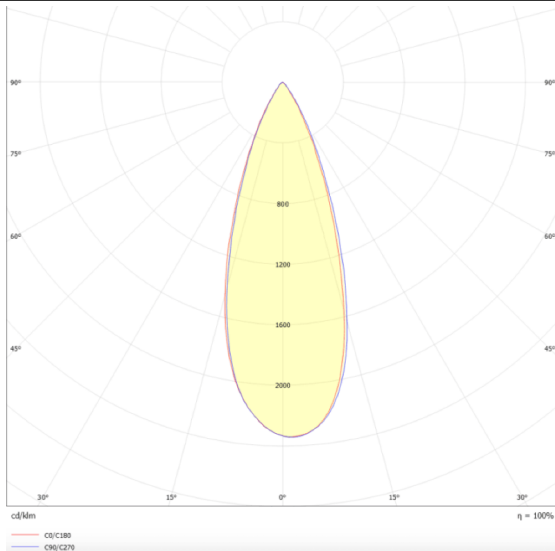

Photometry

Item code	86.T001.1433.01
Product type	Indoor
Category	Tracklights
Family	Micro
Subfamily	Micro 5
Pictograms	

Product

Real power (W)	12
Real luminous flux (Lm)	1200
Luminous efficiency (Lm/W)	100
Beam angle (°)	36
Life time (h)	50000h L80B10
IP	20
Electrical class insulation	Class I
Operating temperature	-20 +35
Colour	White
Control gear included	yes
Control gear	DALI
Light source	LED
Type of LED	SMD
Colour temperature (K)	4000
Colour consistency (SDCM)	SDCM3
CRI	90