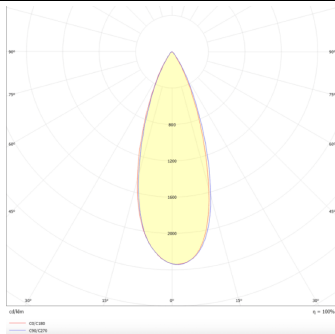

### Micro 5

Lavov Tracklight from the family Micro 5 with a power of 12W and an optic of 36 degrees with a total lumen output of 1200 lm and an efficiency of 100 lm/W. CCT 4000 Kelvin. Made in Die Cast Aluminum and finished in White colour. DALI driver.

### Photometry