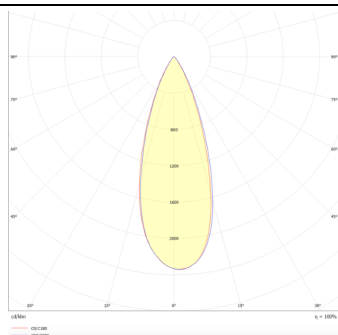

Micro 5

Lavov Tracklight from the family Micro 5 with a power of 12W and an optic of 36 degrees with a total lumen output of 1200 lm and an efficiency of 100 lm/W. CCT 4000 Kelvin. Made in Die Cast Aluminum and finished in White colour. DALI driver.

Product

Real power (W) 12

Real luminous flux (Lm) 1200

Luminous efficiency (Lm/W) 100

Beam angle (°) 36

Life time (h) 50000h L80B10

IP 20

Electrical class insulation Class I