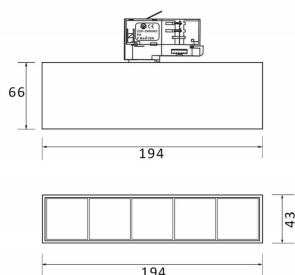

Micro 5

Lavov Tracklight from the family Micro 5 with a power of 12W and an optic of 36 degrees with a total lumen output of 1200 lm and an efficiency of 100 lm/W. CCT 4000 Kelvin. Made in Die Cast Aluminum and finished in White colour. DALI driver.

Item code 86.T001.1433.01

Product type Indoor

Category Tracklights

Family Micro

Subfamily Micro 5

Pictograms

Scheme

Photometry

Product

Real power (W) 12

Real luminous flux (Lm) 1200

Luminous efficiency (Lm/W) 100

Beam angle (°) 36

Life time (h) 50000h L80B10

IP 20

Electrical class insulation Class I

Operating temperature -20 +35

Colour White

Control gear included yes

Control gear DALI

Colour temperature (K) 4000

Colour consistency (SDCM) SDCM<3

CRI 90