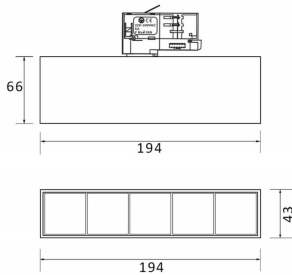

Micro 5

Lavov Tracklight from the family Micro 5 with a power of 12W and an optic of 36 degrees with a total lumen output of 1200 lm and an efficiency of 100 lm/W. CCT 4000 Kelvin. Made in Die Cast Aluminum and finished in White colour. DALI driver.

Item code 86.T001.1433.01

Product type Indoor

Category Tracklights

Family Micro

Subfamily Micro 5

Pictograms

Scheme

Photometry

Product

Real power (W) 12

Real luminous flux (Lm) 1200

Luminous efficiency (Lm/W) 100

Beam angle (°) 36

Life time (h) 50000h L80B10

IP 20

Electrical class insulation Class I

Operating temperature -20 +35

Colour White

Control gear included yes

Control gear DALI

Colour temperature (K) 4000

Colour consistency (SDCM) SDCM<3

CRI 90