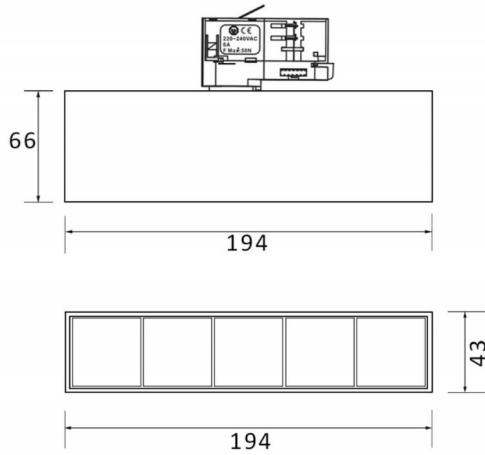

### Micro 5

Lavov Tracklight from the family Micro 5 with a power of 12W and an optic of 36 degrees with a total lumen output of 1200 lm and an efficiency of 100 lm/W. CCT 4000 Kelvin. Made in Die Cast Aluminum and finished in White colour. DALI driver.

### Photometry

Item code	86.T001.1433.01
Product type	Indoor
Category	Tracklights
Family	Micro
Subfamily	Micro 5
Pictograms	

### Product

Real power (W)	12
Real luminous flux (Lm)	1200
Luminous efficiency (Lm/W)	100
Beam angle (°)	36
Life time (h)	50000h L80B10
IP	20
Electrical class insulation	Class I
Operating temperature	-20 +35
Colour	White
Control gear included	yes
Control gear	DALI
Light source	LED
Type of LED	SMD
Colour temperature (K)	4000
Colour consistency (SDCM)	SDCM3
CRI	90