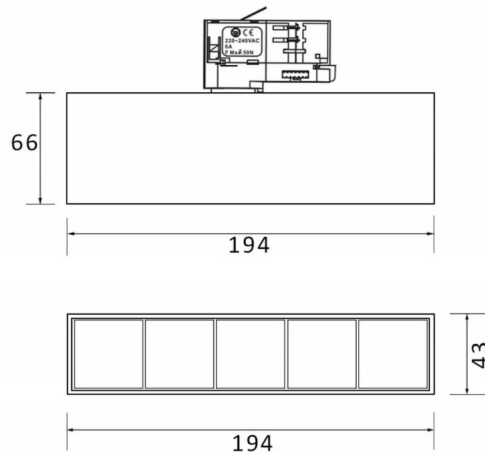

### Micro 5

Lavov Tracklight from the family Micro 5 with a power of 12W and an optic of 36 degrees with a total lumen output of 1200 lm and an efficiency of 100 lm/W. CCT 4000 Kelvin. Made in Die Cast Aluminum and finished in Black colour. DALI driver.

### Photometry

Item code	86.T001.1433.02
Product type	Indoor
Category	Tracklights
Family	Micro
Subfamily	Micro 5
Pictograms	

### Product

Real power (W)	12
Real luminous flux (Lm)	1200
Luminous efficiency (Lm/W)	100
Beam angle (°)	36
Life time (h)	50000h L80B10
IP	20
Electrical class insulation	Class I
Operating temperature	-20 +35
Colour	Black
Control gear included	yes
Control gear	DALI
Light source	LED
Type of LED	SMD
Colour temperature (K)	4000
Colour consistency (SDCM)	SDCM3
CRI	90