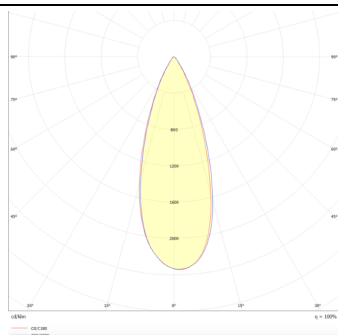

Photometry

Product

Real power (W) 12

Real luminous flux (Lm) 1200

Luminous efficiency (Lm/W) 100

Beam angle (°) 36

Life time (h) 50000h L80B10

IP 20

Electrical class insulation Class I

Operating temperature -20 +35

Colour Black

Control gear included yes

Control gear DALI

Colour temperature (K) 4000

Colour consistency (SDCM) SDCM<3

CRI 90