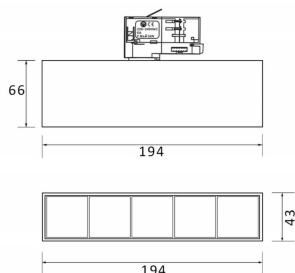

Micro 5

Lavov Tracklight from the family Micro 5 with a power of 12W and an optic of 36 degrees with a total lumen output of 1200 lm and an efficiency of 100 lm/W. CCT 4000 Kelvin. Made in Die Cast Aluminum and finished in Black colour. DALI driver.

Item code 86.T001.1433.02

Product type Indoor

Category Tracklights

Family Micro

Subfamily Micro 5

Pictograms

Scheme

Photometry

Product

Real power (W) 12

Real luminous flux (Lm) 1200

Luminous efficiency (Lm/W) 100

Beam angle (°) 36

Life time (h) 50000h L80B10

IP 20

Electrical class insulation Class I

Operating temperature -20 +35

Colour Black

Control gear included yes

Control gear DALI

Colour temperature (K) 4000

Colour consistency (SDCM) SDCM<3

CRI 90