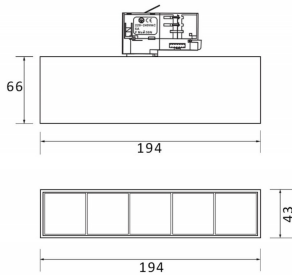

Micro 5

Lavov Tracklight from the family Micro 5 with a power of 12W and an optic of 36 degrees with a total lumen output of 1200 lm and an efficiency of 100 lm/W. CCT 4000 Kelvin. Made in Die Cast Aluminum and finished in Black colour. DALI driver.

Item code	86.T001.1433.02
Product type	Indoor
Category	Tracklights
Family	Micro
Subfamily	Micro 5

Pictograms	

Scheme

Product	
Real power (W)	12
Real luminous flux (Lm)	1200
Luminous efficiency (Lm/W)	100
Beam angle (°)	36
Life time (h)	50000h L80B10
IP	20
Electrical class insulation	Class I
Operating temperature	-20 +35
Colour	Black
Control gear included	yes
Control gear	DALI
Colour temperature (K)	4000
Colour consistency (SDCM)	SDCM<3
CRI	90