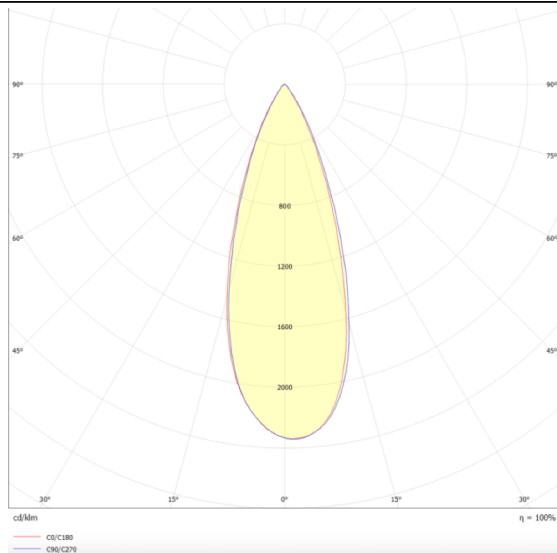

Photometry

Item code	86.T001.1433.02
Product type	Indoor
Category	Tracklights
Family	Micro
Subfamily	Micro 5
Pictograms	

Product

Real power (W)	12
Real luminous flux (Lm)	1200
Luminous efficiency (Lm/W)	100
Beam angle (°)	36
Life time (h)	50000h L80B10
IP	20
Electrical class insulation	Class I
Operating temperature	-20 +35
Colour	Black
Control gear included	yes
Control gear	DALI
Light source	LED
Type of LED	SMD
Colour temperature (K)	4000
Colour consistency (SDCM)	SDCM3
CRI	90