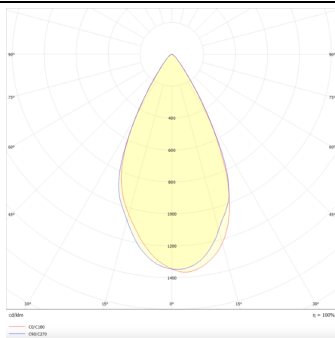

Micro 5

Lavov Tracklight from the family Micro 5 with a power of 12W and an optic of 50 degrees with a total lumen output of 1200 lm and an efficiency of 100 lm/W. CCT 4000 Kelvin. Made in Die Cast Aluminum and finished in White colour.ON-OFF driver.

Product

Real power (W) 12

Real luminous flux (Lm) 1200

Luminous efficiency (Lm/W) 100

Beam angle (°) 50

Life time (h) 50000h L80B10

IP 20

Electrical class insulation Class I