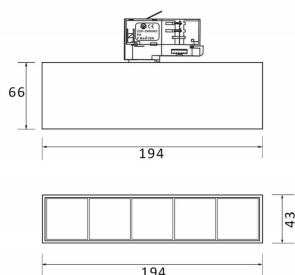

Micro 5

Lavov Tracklight from the family Micro 5 with a power of 12W and an optic of 50 degrees with a total lumen output of 1200 lm and an efficiency of 100 lm/W. CCT 4000 Kelvin. Made in Die Cast Aluminum and finished in White colour.ON-OFF driver.

Item code 86.T001.1441.01

Product type Indoor

Category Tracklights

Family Micro

Subfamily Micro 5

Pictograms

Scheme

Photometry

Product

Real power (W) 12

Real luminous flux (Lm) 1200

Luminous efficiency (Lm/W) 100

Beam angle (°) 50

Life time (h) 50000h L80B10

IP 20

Electrical class insulation Class I

Operating temperature -20 +35

Colour White

Control gear included yes

Control gear ON-OFF

Colour temperature (K) 4000

Colour consistency (SDCM) SDCM<3

CRI 90