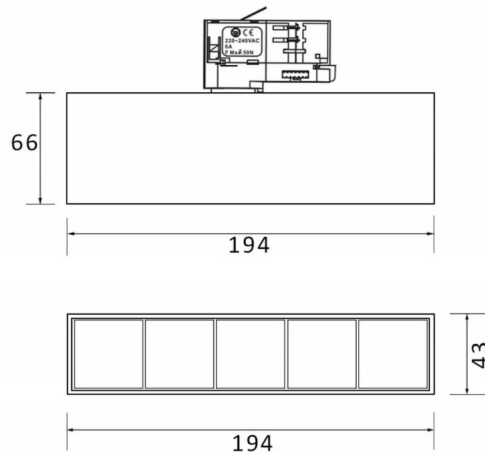

Micro 5

Lavov Tracklight from the family Micro 5 with a power of 12W and an optic of 50 degrees with a total lumen output of 1200 lm and an efficiency of 100 lm/W. CCT 4000 Kelvin. Made in Die Cast Aluminum and finished in White colour.ON-OFF driver.

Scheme

Photometry

Item code	86.T001.1441.01
Product type	Indoor
Category	Tracklights
Family	Micro
Subfamily	Micro 5
Pictograms	

Product

Real power (W)	12
Real luminous flux (Lm)	1200
Luminous efficiency (Lm/W)	100
Beam angle (°)	50
Life time (h)	50000h L80B10
IP	20
Electrical class insulation	Class I
Operating temperature	-20 +35
Colour	White
Control gear included	yes
Control gear	ON-OFF
Light source	LED
Type of LED	SMD
Colour temperature (K)	4000
Colour consistency (SDCM)	SDCM3
CRI	90