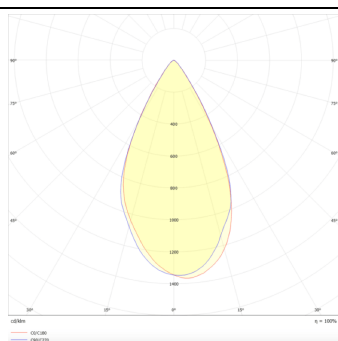

Micro 5

Lavov Tracklight from the family Micro 5 with a power of 12W and an optic of 50 degrees with a total lumen output of 1200 lm and an efficiency of 100 lm/W. CCT 4000 Kelvin. Made in Die Cast Aluminum and finished in White colour.ON-OFF driver.

Product

Real power (W) 12

Real luminous flux (Lm) 1200

Luminous efficiency (Lm/W) 100

Beam angle (°) 50

Life time (h) 50000h L80B10

IP 20

Electrical class insulation Class I