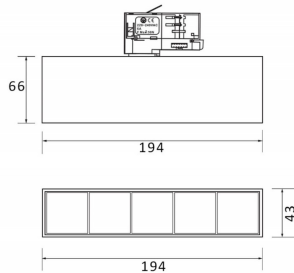

Micro 5

Lavov Tracklight from the family Micro 5 with a power of 12W and an optic of 50 degrees with a total lumen output of 1200 lm and an efficiency of 100 lm/W. CCT 4000 Kelvin. Made in Die Cast Aluminum and finished in White colour.ON-OFF driver.

Item code 86.T001.1441.01

Product type Indoor

Category Tracklights

Family Micro

Subfamily Micro 5

Pictograms

Scheme

Photometry

Product

Real power (W) 12

Real luminous flux (Lm) 1200

Luminous efficiency (Lm/W) 100

Beam angle (°) 50

Life time (h) 50000h L80B10

IP 20

Electrical class insulation Class I

Operating temperature -20 +35

Colour White

Control gear included yes

Control gear ON-OFF

Colour temperature (K) 4000

Colour consistency (SDCM) SDCM<3

CRI 90