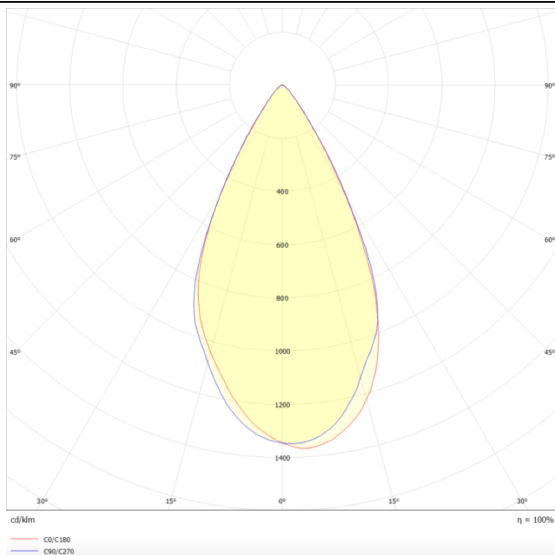

Micro 5

Lavov Tracklight from the family Micro 5 with a power of 12W and an optic of 50 degrees with a total lumen output of 1200 lm and an efficiency of 100 lm/W. CCT 4000 Kelvin. Made in Die Cast Aluminum and finished in White colour.ON-OFF driver.

Scheme

Photometry

Item code	86.T001.1441.01
Product type	Indoor
Category	Tracklights
Family	Micro
Subfamily	Micro 5
Pictograms	

Product

Real power (W)	12
Real luminous flux (Lm)	1200
Luminous efficiency (Lm/W)	100
Beam angle (°)	50
Life time (h)	50000h L80B10
IP	20
Electrical class insulation	Class I
Operating temperature	-20 +35
Colour	White
Control gear included	yes
Control gear	ON-OFF
Light source	LED
Type of LED	SMD
Colour temperature (K)	4000
Colour consistency (SDCM)	SDCM3
CRI	90