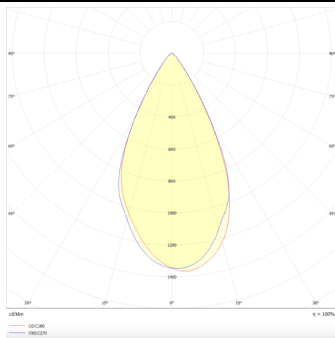

Micro 5

Lavov Tracklight from the family Micro 5 with a power of 12W and an optic of 50 degrees with a total lumen output of 1200 lm and an efficiency of 100 lm/W. CCT 4000 Kelvin. Made in Die Cast Aluminum and finished in White colour.ON-OFF driver.

Product

Real power (W) 12

Real luminous flux (Lm) 1200

Luminous efficiency (Lm/W) 100

Beam angle (°) 50

Life time (h) 50000h L80B10

IP 20

Electrical class insulation Class I