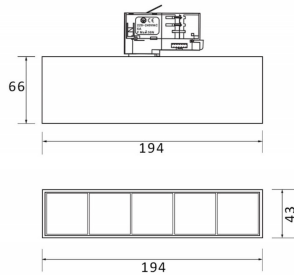

Micro 5

Lavov Tracklight from the family Micro 5 with a power of 12W and an optic of 50 degrees with a total lumen output of 1200 lm and an efficiency of 100 lm/W. CCT 4000 Kelvin. Made in Die Cast Aluminum and finished in White colour.ON-OFF driver.

Item code 86.T001.1441.01

Product type Indoor

Category Tracklights

Family Micro

Subfamily Micro 5

Pictograms

Scheme

Photometry

Product

Real power (W) 12

Real luminous flux (Lm) 1200

Luminous efficiency (Lm/W) 100

Beam angle (°) 50

Life time (h) 50000h L80B10

IP 20

Electrical class insulation Class I

Operating temperature -20 +35

Colour White

Control gear included yes

Control gear ON-OFF

Colour temperature (K) 4000

Colour consistency (SDCM) SDCM<3

CRI 90