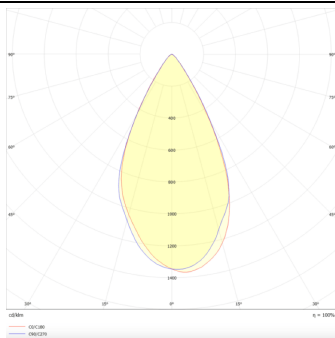

Micro 5

Lavov Tracklight from the family Micro 5 with a power of 12W and an optic of 50 degrees with a total lumen output of 1200 lm and an efficiency of 100 lm/W. CCT 4000 Kelvin. Made in Die Cast Aluminum and finished in Black colour.ON-OFF driver.

Product

Real power (W) 12

Real luminous flux (Lm) 1200

Luminous efficiency (Lm/W) 100

Beam angle (°) 50

Life time (h) 50000h L80B10

IP 20

Electrical class insulation Class I