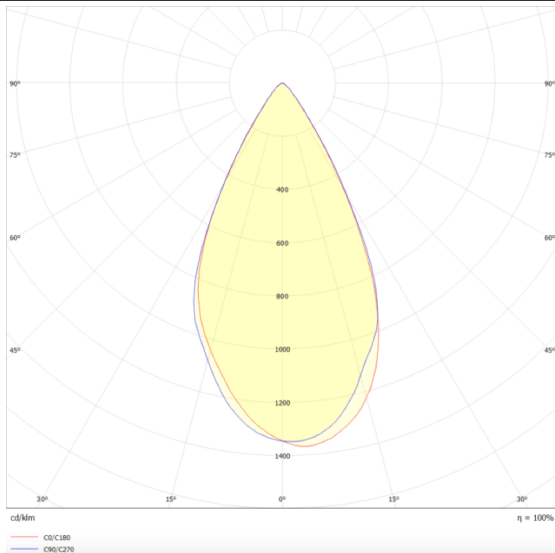

Photometry

Item code	86.T001.1441.02
Product type	Indoor
Category	Tracklights
Family	Micro
Subfamily	Micro 5
Pictograms	

Product

Real power (W)	12
Real luminous flux (Lm)	1200
Luminous efficiency (Lm/W)	100
Beam angle (°)	50
Life time (h)	50000h L80B10
IP	20
Electrical class insulation	Class I
Operating temperature	-20 +35
Colour	Black
Control gear included	yes
Control gear	ON-OFF
Light source	LED
Type of LED	SMD
Colour temperature (K)	4000
Colour consistency (SDCM)	SDCM3
CRI	90