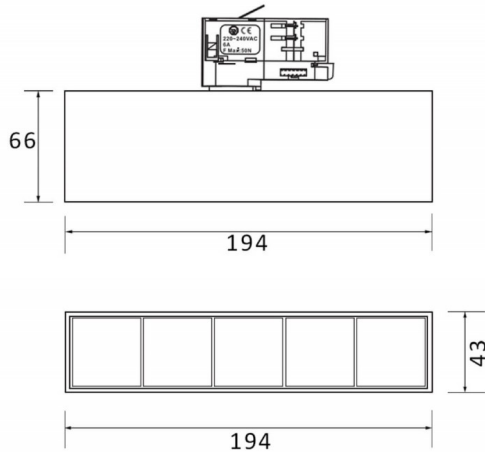

**Micro 5**

Lavov Tracklight from the family Micro 5 with a power of 12W and an optic of 50 degrees with a total lumen output of 1200 lm and an efficiency of 100 lm/W. CCT 4000 Kelvin. Made in Die Cast Aluminum and finished in Black colour.ON-OFF driver.

**Scheme**

**Photometry**

<b>Item code</b>	<b>86.T001.1441.02</b>
<b>Product type</b>	<b>Indoor</b>
<b>Category</b>	<b>Tracklights</b>
<b>Family</b>	<b>Micro</b>
<b>Subfamily</b>	<b>Micro 5</b>

**Pictograms**

- 220 240 V
- XX°
- CRI 90
- CE
- Driver INCL
- On Off
- DALI
- IP 20
- 50000h L80B10

<b>Product</b>	
<b>Real power (W)</b>	<b>12</b>
<b>Real luminous flux (Lm)</b>	<b>1200</b>
<b>Luminous efficiency (Lm/W)</b>	<b>100</b>
<b>Beam angle (&amp;ordm;)</b>	<b>50</b>
<b>Life time (h)</b>	<b>50000h L80B10</b>
<b>IP</b>	<b>20</b>
<b>Electrical class insulation</b>	<b>Class I</b>
<b>Operating temperature</b>	<b>-20 +35</b>
<b>Colour</b>	<b>Black</b>
<b>Control gear included</b>	<b>yes</b>
<b>Control gear</b>	<b>ON-OFF</b>
<b>Light source</b>	<b>LED</b>
<b>Type of LED</b>	<b>SMD</b>
<b>Colour temperature (K)</b>	<b>4000</b>
<b>Colour consistency (SDCM)</b>	<b>SDCM&lt;3</b>
<b>CRI</b>	<b>90</b>