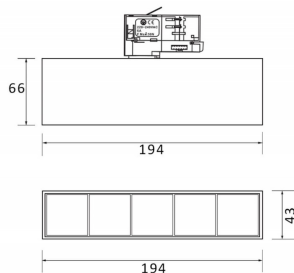

Micro 5

Lavov Tracklight from the family Micro 5 with a power of 12W and an optic of 50 degrees with a total lumen output of 1200 lm and an efficiency of 100 lm/W. CCT 4000 Kelvin. Made in Die Cast Aluminum and finished in Black colour.ON-OFF driver.

Item code 86.T001.1441.02

Product type Indoor

Category Tracklights

Family Micro

Subfamily Micro 5

Pictograms

Scheme

Photometry

Product

Real power (W) 12

Real luminous flux (Lm) 1200

Luminous efficiency (Lm/W) 100

Beam angle (°) 50

Life time (h) 50000h L80B10

IP 20

Electrical class insulation Class I

Operating temperature -20 +35

Colour Black

Control gear included yes

Control gear ON-OFF

Colour temperature (K) 4000

Colour consistency (SDCM) SDCM<3

CRI 90