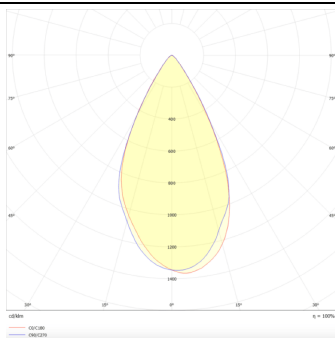

### Micro 5

Lavov Tracklight from the family Micro 5 with a power of 12W and an optic of 50 degrees with a total lumen output of 1200 lm and an efficiency of 100 lm/W. CCT 4000 Kelvin. Made in Die Cast Aluminum and finished in Black colour.ON-OFF driver.

### Photometry