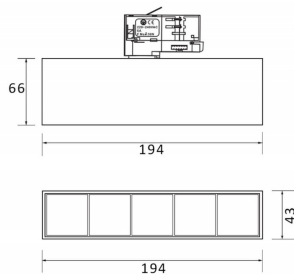

Micro 5

Lavov Tracklight from the family Micro 5 with a power of 12W and an optic of 50 degrees with a total lumen output of 1200 lm and an efficiency of 100 lm/W. CCT 4000 Kelvin. Made in Die Cast Aluminum and finished in Black colour.ON-OFF driver.

Item code 86.T001.1441.02

Product type Indoor

Category Tracklights

Family Micro

Subfamily Micro 5

Pictograms

Scheme

Photometry

Product

Real power (W) 12

Real luminous flux (Lm) 1200

Luminous efficiency (Lm/W) 100

Beam angle (°) 50

Life time (h) 50000h L80B10

IP 20

Electrical class insulation Class I

Operating temperature -20 +35

Colour Black

Control gear included yes

Control gear ON-OFF

Colour temperature (K) 4000

Colour consistency (SDCM) SDCM<3

CRI 90