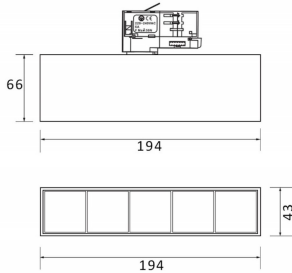

Micro 5

Lavov Tracklight from the family Micro 5 with a power of 12W and an optic of 50 degrees with a total lumen output of 1200 lm and an efficiency of 100 lm/W. CCT 4000 Kelvin. Made in Die Cast Aluminum and finished in Black colour.ON-OFF driver.

Item code 86.T001.1441.02

Product type Indoor

Category Tracklights

Family Micro

Subfamily Micro 5

Pictograms

Scheme

Photometry

Product

Real power (W) 12

Real luminous flux (Lm) 1200

Luminous efficiency (Lm/W) 100

Beam angle (°) 50

Life time (h) 50000h L80B10

IP 20

Electrical class insulation Class I

Operating temperature -20 +35

Colour Black

Control gear included yes

Control gear ON-OFF

Colour temperature (K) 4000

Colour consistency (SDCM) SDCM<3

CRI 90