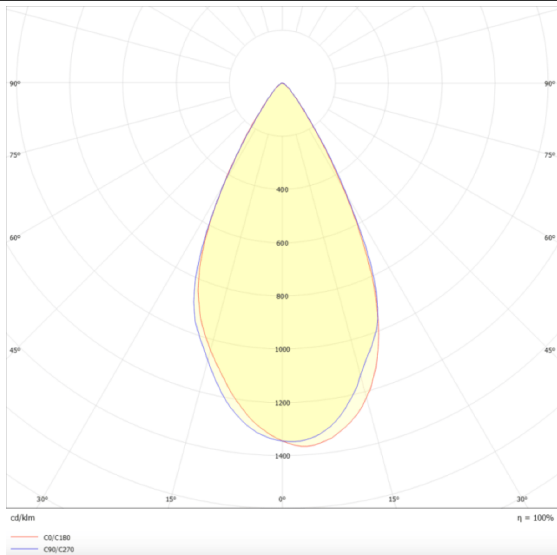

**Micro 5**

Lavov Tracklight from the family Micro 5 with a power of 12W and an optic of 50 degrees with a total lumen output of 1200 lm and an efficiency of 100 lm/W. CCT 4000 Kelvin. Made in Die Cast Aluminum and finished in Black colour.ON-OFF driver.

**Scheme**

**Photometry**

<b>Item code</b>	<b>86.T001.1441.02</b>
<b>Product type</b>	<b>Indoor</b>
<b>Category</b>	<b>Tracklights</b>
<b>Family</b>	<b>Micro</b>
<b>Subfamily</b>	<b>Micro 5</b>

**Pictograms**

- 220 240 V
- XX°
- CRI 90
- CE
- Driver INCL
- On Off
- DALI
- IP 20
- 50000h L80B10

<b>Product</b>	
<b>Real power (W)</b>	<b>12</b>
<b>Real luminous flux (Lm)</b>	<b>1200</b>
<b>Luminous efficiency (Lm/W)</b>	<b>100</b>
<b>Beam angle (&amp;ordm;)</b>	<b>50</b>
<b>Life time (h)</b>	<b>50000h L80B10</b>
<b>IP</b>	<b>20</b>
<b>Electrical class insulation</b>	<b>Class I</b>
<b>Operating temperature</b>	<b>-20 +35</b>
<b>Colour</b>	<b>Black</b>
<b>Control gear included</b>	<b>yes</b>
<b>Control gear</b>	<b>ON-OFF</b>
<b>Light source</b>	<b>LED</b>
<b>Type of LED</b>	<b>SMD</b>
<b>Colour temperature (K)</b>	<b>4000</b>
<b>Colour consistency (SDCM)</b>	<b>SDCM&lt;3</b>
<b>CRI</b>	<b>90</b>