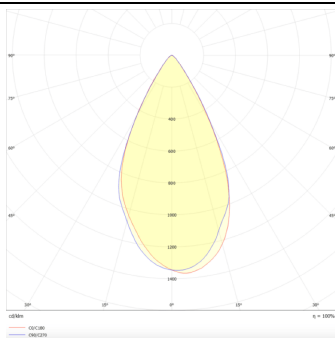

Photometry

Product

Real power (W) 12

Real luminous flux (Lm) 1200

Luminous efficiency (Lm/W) 100

Beam angle (°) 50

Life time (h) 50000h L80B10

IP 20

Electrical class insulation Class I

Operating temperature -20 +35

Colour Black

Control gear included yes

Control gear ON-OFF

Colour temperature (K) 4000

Colour consistency (SDCM) SDCM<3

CRI 90