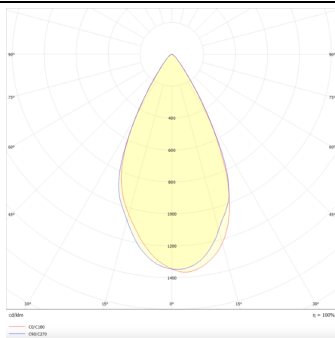

### Micro 5

Lavov Tracklight from the family Micro 5 with a power of 12W and an optic of 50 degrees with a total lumen output of 1200 lm and an efficiency of 100 lm/W. CCT 4000 Kelvin. Made in Die Cast Aluminum and finished in White colour. DALI driver.

### Photometry