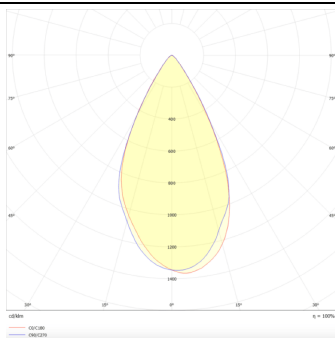

### Micro 5

Lavov Tracklight from the family Micro 5 with a power of 12W and an optic of 50 degrees with a total lumen output of 1200 lm and an efficiency of 100 lm/W. CCT 4000 Kelvin. Made in Die Cast Aluminum and finished in White colour. DALI driver.

### Photometry