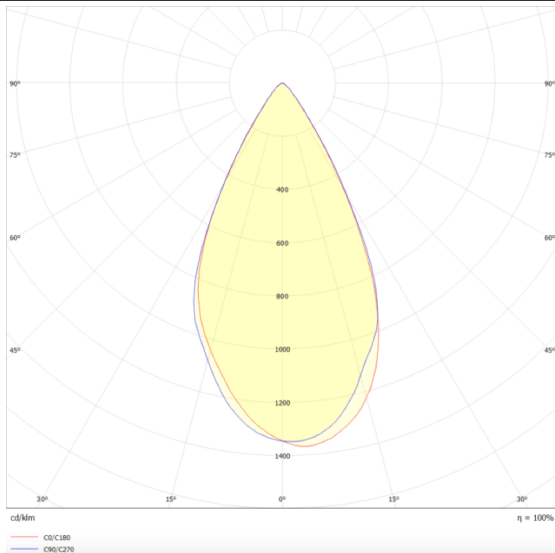

Photometry

Item code	86.T001.1443.01
Product type	Indoor
Category	Tracklights
Family	Micro
Subfamily	Micro 5
Pictograms	

Product

Real power (W)	12
Real luminous flux (Lm)	1200
Luminous efficiency (Lm/W)	100
Beam angle (&ordm;)	50
Life time (h)	50000h L80B10
IP	20
Electrical class insulation	Class I
Operating temperature	-20 +35
Colour	White
Control gear included	yes
Control gear	DALI
Light source	LED
Type of LED	SMD
Colour temperature (K)	4000
Colour consistency (SDCM)	SDCM<3
CRI	90