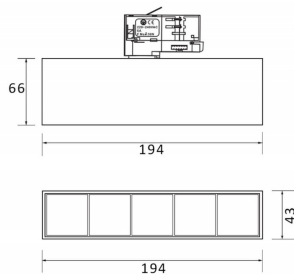

Micro 5

Lavov Tracklight from the family Micro 5 with a power of 12W and an optic of 50 degrees with a total lumen output of 1200 lm and an efficiency of 100 lm/W. CCT 4000 Kelvin. Made in Die Cast Aluminum and finished in White colour. DALI driver.

Item code 86.T001.1443.01

Product type Indoor

Category Tracklights

Family Micro

Subfamily Micro 5

Pictograms

Scheme

Photometry

Product

Real power (W) 12

Real luminous flux (Lm) 1200

Luminous efficiency (Lm/W) 100

Beam angle (°) 50

Life time (h) 50000h L80B10

IP 20

Electrical class insulation Class I

Operating temperature -20 +35

Colour White

Control gear included yes

Control gear DALI

Colour temperature (K) 4000

Colour consistency (SDCM) SDCM<3

CRI 90