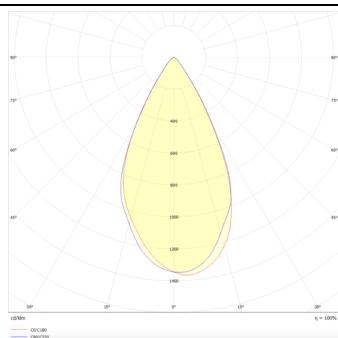

Photometry

Product

Real power (W) 12

Real luminous flux (Lm) 1200

Luminous efficiency (Lm/W) 100

Beam angle (°) 50

Life time (h) 50000h L80B10

IP 20

Electrical class insulation Class I

Operating temperature -20 +35

Colour White

Control gear included yes

Control gear DALI

Colour temperature (K) 4000

Colour consistency (SDCM) SDCM<3

CRI 90