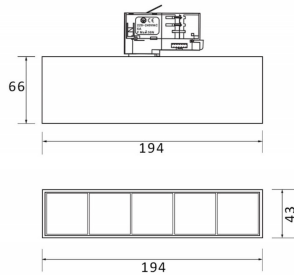

Micro 5

Lavov Tracklight from the family Micro 5 with a power of 12W and an optic of 50 degrees with a total lumen output of 1200 lm and an efficiency of 100 lm/W. CCT 4000 Kelvin. Made in Die Cast Aluminum and finished in White colour. DALI driver.

Item code 86.T001.1443.01

Product type Indoor

Category Tracklights

Family Micro

Subfamily Micro 5

Pictograms

Scheme

Photometry

Product

Real power (W) 12

Real luminous flux (Lm) 1200

Luminous efficiency (Lm/W) 100

Beam angle (°) 50

Life time (h) 50000h L80B10

IP 20

Electrical class insulation Class I

Operating temperature -20 +35

Colour White

Control gear included yes

Control gear DALI

Colour temperature (K) 4000

Colour consistency (SDCM) SDCM<3

CRI 90