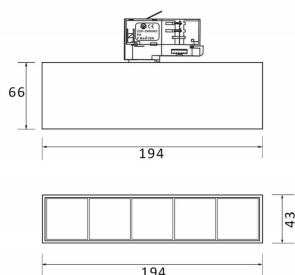

Micro 5

Lavov Tracklight from the family Micro 5 with a power of 12W and an optic of 50 degrees with a total lumen output of 1200 lm and an efficiency of 100 lm/W. CCT 4000 Kelvin. Made in Die Cast Aluminum and finished in White colour. DALI driver.

Item code 86.T001.1443.01

Product type Indoor

Category Tracklights

Family Micro

Subfamily Micro 5

Pictograms

Scheme

Photometry

Product

Real power (W) 12

Real luminous flux (Lm) 1200

Luminous efficiency (Lm/W) 100

Beam angle (°) 50

Life time (h) 50000h L80B10

IP 20

Electrical class insulation Class I

Operating temperature -20 +35

Colour White

Control gear included yes

Control gear DALI

Colour temperature (K) 4000

Colour consistency (SDCM) SDCM<3

CRI 90