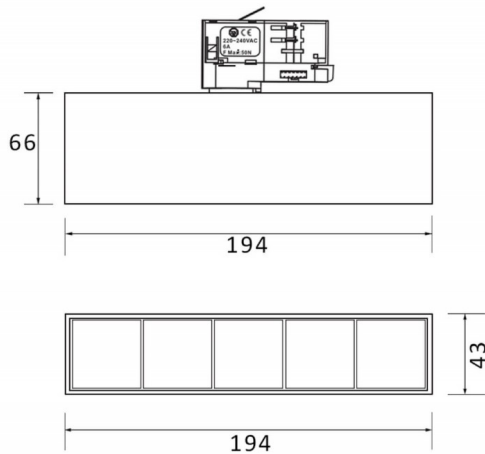

### Micro 5

Lavov Tracklight from the family Micro 5 with a power of 12W and an optic of 50 degrees with a total lumen output of 1200 lm and an efficiency of 100 lm/W. CCT 4000 Kelvin. Made in Die Cast Aluminum and finished in White colour. DALI driver.

### Photometry

Item code	86.T001.1443.01
Product type	Indoor
Category	Tracklights
Family	Micro
Subfamily	Micro 5
Pictograms	

### Product

Real power (W)	12
Real luminous flux (Lm)	1200
Luminous efficiency (Lm/W)	100
Beam angle (&ordm;)	50
Life time (h)	50000h L80B10
IP	20
Electrical class insulation	Class I
Operating temperature	-20 +35
Colour	White
Control gear included	yes
Control gear	DALI
Light source	LED
Type of LED	SMD
Colour temperature (K)	4000
Colour consistency (SDCM)	SDCM<3
CRI	90