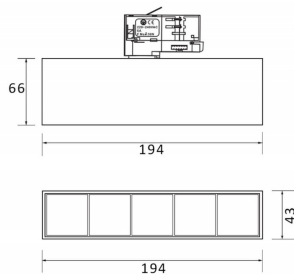

Micro 5

Lavov Tracklight from the family Micro 5 with a power of 12W and an optic of 50 degrees with a total lumen output of 1200 lm and an efficiency of 100 lm/W. CCT 4000 Kelvin. Made in Die Cast Aluminum and finished in Black colour. DALI driver.

Item code 86.T001.1443.02

Product type Indoor

Category Tracklights

Family Micro

Subfamily Micro 5

Pictograms

Scheme

Photometry

Product

Real power (W) 12

Real luminous flux (Lm) 1200

Luminous efficiency (Lm/W) 100

Beam angle (°) 50

Life time (h) 50000h L80B10

IP 20

Electrical class insulation Class I