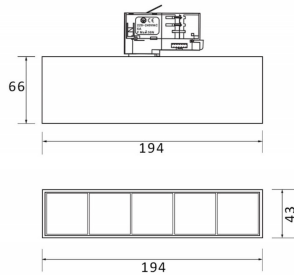

Micro 5

Lavov Tracklight from the family Micro 5 with a power of 12W and an optic of 50 degrees with a total lumen output of 1200 lm and an efficiency of 100 lm/W. CCT 4000 Kelvin. Made in Die Cast Aluminum and finished in Black colour. DALI driver.

Item code 86.T001.1443.02

Product type Indoor

Category Tracklights

Family Micro

Subfamily Micro 5

Pictograms

Scheme

Photometry

Product

Real power (W) 12

Real luminous flux (Lm) 1200

Luminous efficiency (Lm/W) 100

Beam angle (°) 50

Life time (h) 50000h L80B10

IP 20

Electrical class insulation Class I

Operating temperature -20 +35

Colour Black

Control gear included yes

Control gear DALI

Colour temperature (K) 4000

Colour consistency (SDCM) SDCM<3

CRI 90