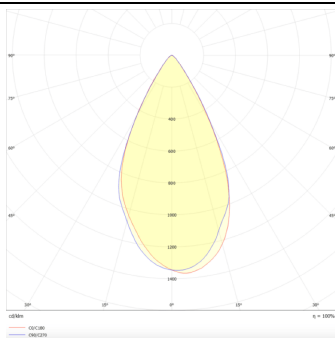

Micro 5

Lavov Tracklight from the family Micro 5 with a power of 12W and an optic of 50 degrees with a total lumen output of 1200 lm and an efficiency of 100 lm/W. CCT 4000 Kelvin. Made in Die Cast Aluminum and finished in Black colour. DALI driver.

Product

Real power (W) 12

Real luminous flux (Lm) 1200

Luminous efficiency (Lm/W) 100

Beam angle (°) 50

Life time (h) 50000h L80B10

IP 20

Electrical class insulation Class I