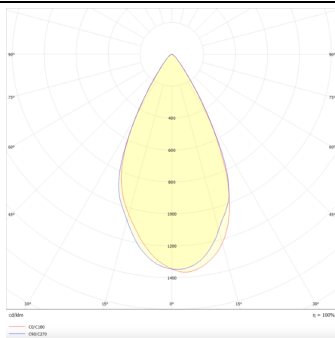

### Micro 5

Lavov Tracklight from the family Micro 5 with a power of 12W and an optic of 50 degrees with a total lumen output of 1200 lm and an efficiency of 100 lm/W. CCT 4000 Kelvin. Made in Die Cast Aluminum and finished in Black colour. DALI driver.

### Photometry