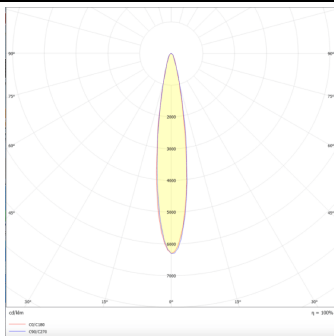

Micro 4

Lavov Tracklight from the family Micro 4 with a power of 12W and an optic of 12 degrees with a total lumen output of 1200 lm and an efficiency of 100 lm/W. CCT 3000 Kelvin. Made in Die Cast Aluminum and finished in White colour.ON-OFF driver.

Product

Real power (W) 12

Real luminous flux (Lm) 1200

Luminous efficiency (Lm/W) 100

Beam angle (°) 12

Life time (h) 50000h L80B10

IP 20

Electrical class insulation Class I