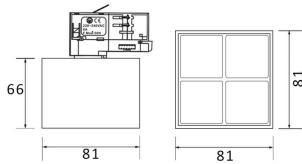

Item code 86.T001.3311.01

Product type Indoor

Category Tracklights

Family Micro

Subfamily Micro 4

Pictograms

Scheme

Photometry