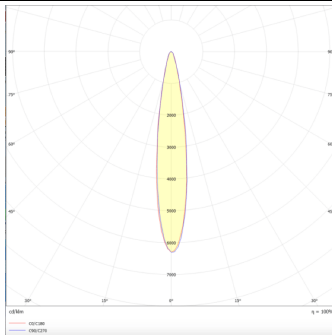

Micro 4

Lavov Tracklight from the family Micro 4 with a power of 12W and an optic of 12 degrees with a total lumen output of 1200 lm and an efficiency of 100 lm/W. CCT 3000 Kelvin. Made in Die Cast Aluminum and finished in White colour.ON-OFF driver.

Product

Real power (W) 12

Real luminous flux (Lm) 1200

Luminous efficiency (Lm/W) 100

Beam angle (°) 12

Life time (h) 50000h L80B10

IP 20

Electrical class insulation Class I