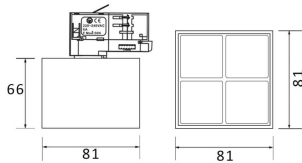

Micro 4

Lavov Tracklight from the family Micro 4 with a power of 12W and an optic of 12 degrees with a total lumen output of 1200 lm and an efficiency of 100 lm/W. CCT 3000 Kelvin. Made in Die Cast Aluminum and finished in White colour.ON-OFF driver.

Item code 86.T001.3311.01

Product type Indoor

Category Tracklights

Family Micro

Subfamily Micro 4

Pictograms

Scheme

Photometry

Product

Real power (W) 12

Real luminous flux (Lm) 1200

Luminous efficiency (Lm/W) 100

Beam angle (°) 12

Life time (h) 50000h L80B10

IP 20

Electrical class insulation Class I

Operating temperature -20 +35

Colour White

Control gear included yes

Control gear ON-OFF

Colour temperature (K) 3000

Colour consistency (SDCM) SDCM<3

CRI 90