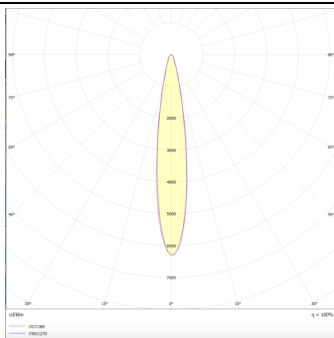

### Micro 4

Lavov Tracklight from the family Micro 4 with a power of 12W and an optic of 12 degrees with a total lumen output of 1200 lm and an efficiency of 100 lm/W. CCT 3000 Kelvin. Made in Die Cast Aluminum and finished in Black colour.ON-OFF driver.

### Scheme

### Photometry