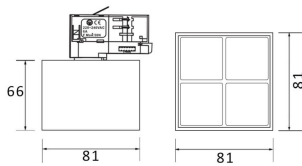

Micro 4

Lavov Tracklight from the family Micro 4 with a power of 12W and an optic of 12 degrees with a total lumen output of 1200 lm and an efficiency of 100 lm/W. CCT 3000 Kelvin. Made in Die Cast Aluminum and finished in Black colour.ON-OFF driver.

Item code 86.T001.3311.02

Product type Indoor

Category Tracklights

Family Micro

Subfamily Micro 4

Pictograms

Scheme

Photometry

Product

Real power (W) 12

Real luminous flux (Lm) 1200

Luminous efficiency (Lm/W) 100

Beam angle (°) 12

Life time (h) 50000h L80B10

IP 20

Electrical class insulation Class I

Operating temperature -20 +35

Colour Black

Control gear included yes

Control gear ON-OFF

Colour temperature (K) 3000

Colour consistency (SDCM) SDCM<3

CRI 90