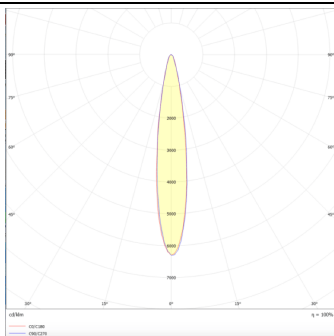

### Micro 4

Lavov Tracklight from the family Micro 4 with a power of 12W and an optic of 12 degrees with a total lumen output of 1200 lm and an efficiency of 100 lm/W. CCT 3000 Kelvin. Made in Die Cast Aluminum and finished in Black colour.ON-OFF driver.

### Scheme

### Photometry