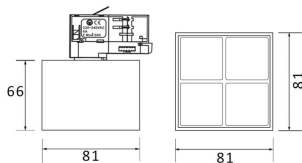

Micro 4

Lavov Tracklight from the family Micro 4 with a power of 12W and an optic of 12 degrees with a total lumen output of 1200 lm and an efficiency of 100 lm/W. CCT 3000 Kelvin. Made in Die Cast Aluminum and finished in Black colour.ON-OFF driver.

Item code 86.T001.3311.02

Product type Indoor

Category Tracklights

Family Micro

Subfamily Micro 4

Pictograms

Scheme

Photometry

Product

Real power (W) 12

Real luminous flux (Lm) 1200

Luminous efficiency (Lm/W) 100

Beam angle (°) 12

Life time (h) 50000h L80B10

IP 20

Electrical class insulation Class I

Operating temperature -20 +35

Colour Black

Control gear included yes

Control gear ON-OFF

Colour temperature (K) 3000

Colour consistency (SDCM) SDCM<3

CRI 90