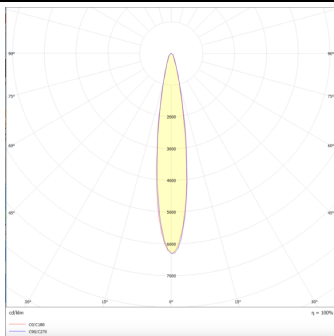

### Micro 4

Lavov Tracklight from the family Micro 4 with a power of 12W and an optic of 12 degrees with a total lumen output of 1200 lm and an efficiency of 100 lm/W. CCT 3000 Kelvin. Made in Die Cast Aluminum and finished in Black colour. DALI driver.

### Photometry

<b>Product</b>	
<b>Real power (W)</b>	<b>12</b>
<b>Real luminous flux (Lm)</b>	<b>1200</b>
<b>Luminous efficiency (Lm/W)</b>	<b>100</b>
<b>Beam angle (°)</b>	<b>12</b>
<b>Life time (h)</b>	<b>50000h L80B10</b>
<b>IP</b>	<b>20</b>
<b>Electrical class insulation</b>	<b>Class I</b>
<b>Operating temperature</b>	<b>-20 +35</b>
<b>Colour</b>	<b>Black</b>
<b>Control gear included</b>	<b>yes</b>
<b>Control gear</b>	<b>DALI</b>
<b>Colour temperature (K)</b>	<b>3000</b>
<b>Colour consistency (SDCM)</b>	<b>SDCM&lt;3</b>
<b>CRI</b>	<b>90</b>