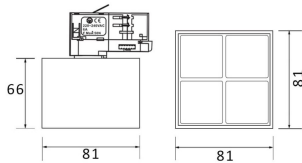

### Micro 4

Lavov Tracklight from the family Micro 4 with a power of 12W and an optic of 12 degrees with a total lumen output of 1200 lm and an efficiency of 100 lm/W. CCT 3000 Kelvin. Made in Die Cast Aluminum and finished in Black colour. DALI driver.

### Photometry

<b>Product</b>	
<b>Real power (W)</b>	<b>12</b>
<b>Real luminous flux (Lm)</b>	<b>1200</b>
<b>Luminous efficiency (Lm/W)</b>	<b>100</b>
<b>Beam angle (°)</b>	<b>12</b>
<b>Life time (h)</b>	<b>50000h L80B10</b>
<b>IP</b>	<b>20</b>
<b>Electrical class insulation</b>	<b>Class I</b>
<b>Operating temperature</b>	<b>-20 +35</b>
<b>Colour</b>	<b>Black</b>
<b>Control gear included</b>	<b>yes</b>
<b>Control gear</b>	<b>DALI</b>
<b>Colour temperature (K)</b>	<b>3000</b>
<b>Colour consistency (SDCM)</b>	<b>SDCM&lt;3</b>
<b>CRI</b>	<b>90</b>