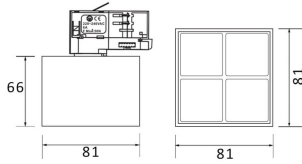

### Micro 4

Lavov Tracklight from the family Micro 4 with a power of 12W and an optic of 24 degrees with a total lumen output of 1200 lm and an efficiency of 100 lm/W. CCT 3000 Kelvin. Made in Die Cast Aluminum and finished in White colour.ON-OFF driver.

### Scheme

<b>Product</b>	
<b>Real power (W)</b>	<b>12</b>
<b>Real luminous flux (Lm)</b>	<b>1200</b>
<b>Luminous efficiency (Lm/W)</b>	<b>100</b>
<b>Beam angle (°)</b>	<b>24</b>
<b>Life time (h)</b>	<b>50000h L80B10</b>
<b>IP</b>	<b>20</b>
<b>Electrical class insulation</b>	<b>Class I</b>
<b>Operating temperature</b>	<b>-20 +35</b>
<b>Colour</b>	<b>White</b>
<b>Control gear included</b>	<b>yes</b>
<b>Control gear</b>	<b>ON-OFF</b>
<b>Colour temperature (K)</b>	<b>3000</b>
<b>Colour consistency (SDCM)</b>	<b>SDCM&lt;3</b>
<b>CRI</b>	<b>90</b>