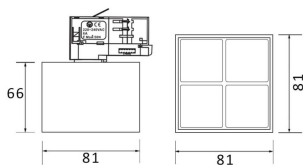

Scheme

Product

Real power (W) 12

Real luminous flux (Lm) 1200

Luminous efficiency (Lm/W) 100

Beam angle (°) 24

Life time (h) 50000h L80B10

IP 20

Electrical class insulation Class I

Operating temperature -20 +35

Colour White

Control gear included yes

Control gear ON-OFF

Colour temperature (K) 3000

Colour consistency (SDCM) SDCM<3

CRI 90