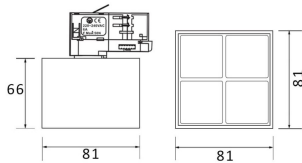

Micro 4

Lavov Tracklight from the family Micro 4 with a power of 12W and an optic of 24 degrees with a total lumen output of 1200 lm and an efficiency of 100 lm/W. CCT 3000 Kelvin. Made in Die Cast Aluminum and finished in Black colour.ON-OFF driver.

Item code	86.T001.3321.02
Product type	Indoor
Category	Tracklights
Family	Micro
Subfamily	Micro 4
Pictograms	

Scheme

Product	
Real power (W)	12
Real luminous flux (Lm)	1200
Luminous efficiency (Lm/W)	100
Beam angle (°)	24
Life time (h)	50000h L80B10
IP	20
Electrical class insulation	Class I
Operating temperature	-20 +35
Colour	Black
Control gear included	yes
Control gear	ON-OFF
Colour temperature (K)	3000
Colour consistency (SDCM)	SDCM<3
CRI	90