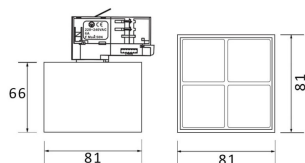

Scheme

Product

Real power (W) 12

Real luminous flux (Lm) 1200

Luminous efficiency (Lm/W) 100

Beam angle (°) 24

Life time (h) 50000h L80B10

IP 20

Electrical class insulation Class I

Operating temperature -20 +35

Colour Black

Control gear included yes

Control gear ON-OFF

Colour temperature (K) 3000

Colour consistency (SDCM) SDCM<3

CRI 90