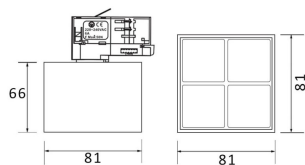

Scheme

Product

Real power (W) 12

Real luminous flux (Lm) 1200

Luminous efficiency (Lm/W) 100

Beam angle (°) 24

Life time (h) 50000h L80B10

IP 20

Electrical class insulation Class I

Operating temperature -20 +35

Colour Black

Control gear included yes

Control gear ON-OFF

Colour temperature (K) 3000

Colour consistency (SDCM) SDCM<3

CRI 90