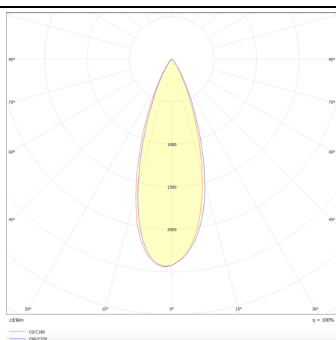

Micro 4

Lavov Tracklight from the family Micro 4 with a power of 12W and an optic of 36 degrees with a total lumen output of 1200 lm and an efficiency of 100 lm/W. CCT 3000 Kelvin. Made in Die Cast Aluminum and finished in White colour.ON-OFF driver.

Product

Real power (W) 12

Real luminous flux (Lm) 1200

Luminous efficiency (Lm/W) 100

Beam angle (°) 36

Life time (h) 50000h L80B10

IP 20

Electrical class insulation Class I