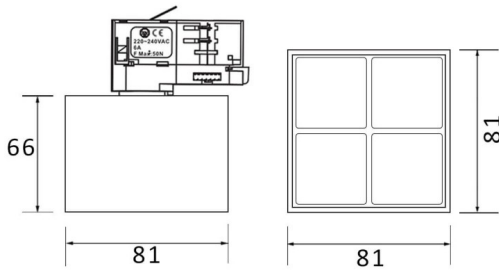

**Micro 4**

Lavov Tracklight from the family Micro 4 with a power of 12W and an optic of 36 degrees with a total lumen output of 1200 lm and an efficiency of 100 lm/W. CCT 3000 Kelvin. Made in Die Cast Aluminum and finished in White colour.ON-OFF driver.

**Scheme**

**Photometry**

<b>Item code</b>	<b>86.T001.3331.01</b>
<b>Product type</b>	<b>Indoor</b>
<b>Category</b>	<b>Tracklights</b>
<b>Family</b>	<b>Micro</b>
<b>Subfamily</b>	<b>Micro 4</b>

**Pictograms**

<b>Product</b>	
<b>Real power (W)</b>	<b>12</b>
<b>Real luminous flux (Lm)</b>	<b>1200</b>
<b>Luminous efficiency (Lm/W)</b>	<b>100</b>
<b>Beam angle (°)</b>	<b>36</b>
<b>Life time (h)</b>	<b>50000h L80B10</b>
<b>IP</b>	<b>20</b>
<b>Electrical class insulation</b>	<b>Class I</b>
<b>Operating temperature</b>	<b>-20 +35</b>
<b>Colour</b>	<b>White</b>
<b>Control gear included</b>	<b>yes</b>
<b>Control gear</b>	<b>ON-OFF</b>
<b>Light source</b>	<b>LED</b>
<b>Type of LED</b>	<b>SMD</b>
<b>Colour temperature (K)</b>	<b>3000</b>
<b>Colour consistency (SDCM)</b>	<b>SDCM3</b>
<b>CRI</b>	<b>90</b>