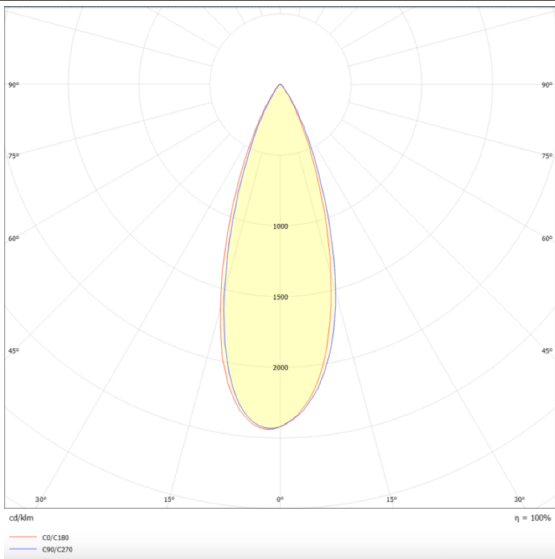

**Micro 4**

Lavov Tracklight from the family Micro 4 with a power of 12W and an optic of 36 degrees with a total lumen output of 1200 lm and an efficiency of 100 lm/W. CCT 3000 Kelvin. Made in Die Cast Aluminum and finished in White colour.ON-OFF driver.

**Scheme**

**Photometry**

<b>Item code</b>	<b>86.T001.3331.01</b>
<b>Product type</b>	<b>Indoor</b>
<b>Category</b>	<b>Tracklights</b>
<b>Family</b>	<b>Micro</b>
<b>Subfamily</b>	<b>Micro 4</b>

**Pictograms**

<b>Product</b>	
<b>Real power (W)</b>	<b>12</b>
<b>Real luminous flux (Lm)</b>	<b>1200</b>
<b>Luminous efficiency (Lm/W)</b>	<b>100</b>
<b>Beam angle (°)</b>	<b>36</b>
<b>Life time (h)</b>	<b>50000h L80B10</b>
<b>IP</b>	<b>20</b>
<b>Electrical class insulation</b>	<b>Class I</b>
<b>Operating temperature</b>	<b>-20 +35</b>
<b>Colour</b>	<b>White</b>
<b>Control gear included</b>	<b>yes</b>
<b>Control gear</b>	<b>ON-OFF</b>
<b>Light source</b>	<b>LED</b>
<b>Type of LED</b>	<b>SMD</b>
<b>Colour temperature (K)</b>	<b>3000</b>
<b>Colour consistency (SDCM)</b>	<b>SDCM3</b>
<b>CRI</b>	<b>90</b>