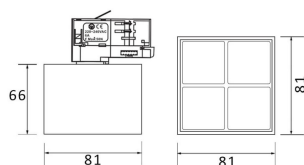

Micro 4

Lavov Tracklight from the family Micro 4 with a power of 12W and an optic of 36 degrees with a total lumen output of 1200 lm and an efficiency of 100 lm/W. CCT 3000 Kelvin. Made in Die Cast Aluminum and finished in White colour.ON-OFF driver.

Item code 86.T001.3331.01

Product type Indoor

Category Tracklights

Family Micro

Subfamily Micro 4

Pictograms

Scheme

Photometry

Product

Real power (W) 12

Real luminous flux (Lm) 1200

Luminous efficiency (Lm/W) 100

Beam angle (°) 36

Life time (h) 50000h L80B10

IP 20

Electrical class insulation Class I

Operating temperature -20 +35

Colour White

Control gear included yes

Control gear ON-OFF

Colour temperature (K) 3000

Colour consistency (SDCM) SDCM<3

CRI 90