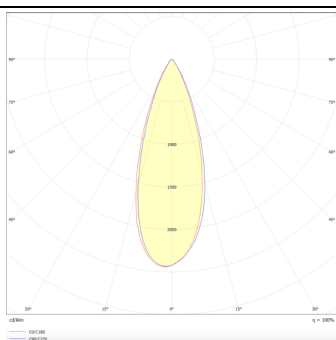

### Micro 4

Lavov Tracklight from the family Micro 4 with a power of 12W and an optic of 36 degrees with a total lumen output of 1200 lm and an efficiency of 100 lm/W. CCT 3000 Kelvin. Made in Die Cast Aluminum and finished in White colour.ON-OFF driver.

### Photometry