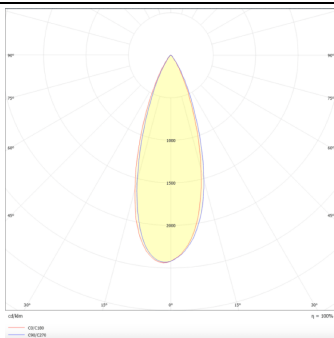

Micro 4

Lavov Tracklight from the family Micro 4 with a power of 12W and an optic of 36 degrees with a total lumen output of 1200 lm and an efficiency of 100 lm/W. CCT 3000 Kelvin. Made in Die Cast Aluminum and finished in Black colour.ON-OFF driver.

Product

Real power (W) 12

Real luminous flux (Lm) 1200

Luminous efficiency (Lm/W) 100

Beam angle (°) 36

Life time (h) 50000h L80B10

IP 20

Electrical class insulation Class I