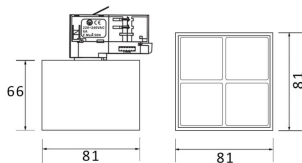

Micro 4

Lavov Tracklight from the family Micro 4 with a power of 12W and an optic of 36 degrees with a total lumen output of 1200 lm and an efficiency of 100 lm/W. CCT 3000 Kelvin. Made in Die Cast Aluminum and finished in Black colour.ON-OFF driver.

Item code 86.T001.3331.02

Product type Indoor

Category Tracklights

Family Micro

Subfamily Micro 4

Pictograms

Scheme

Photometry

Product

Real power (W) 12

Real luminous flux (Lm) 1200

Luminous efficiency (Lm/W) 100

Beam angle (°) 36

Life time (h) 50000h L80B10

IP 20

Electrical class insulation Class I

Operating temperature -20 +35

Colour Black

Control gear included yes

Control gear ON-OFF

Colour temperature (K) 3000

Colour consistency (SDCM) SDCM<3

CRI 90