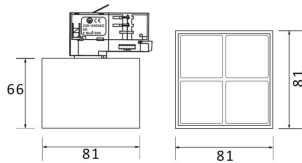

Micro 4

Lavov Tracklight from the family Micro 4 with a power of 12W and an optic of 36 degrees with a total lumen output of 1200 lm and an efficiency of 100 lm/W. CCT 3000 Kelvin. Made in Die Cast Aluminum and finished in Black colour.ON-OFF driver.

Item code 86.T001.3331.02

Product type Indoor

Category Tracklights

Family Micro

Subfamily Micro 4

Pictograms

Product

Real power (W) 12

Real luminous flux (Lm) 1200

Luminous efficiency (Lm/W) 100

Beam angle (°) 36

Life time (h) 50000h L80B10

IP 20

Electrical class insulation Class I

Operating temperature -20 +35

Colour Black

Control gear included yes

Control gear ON-OFF

Colour temperature (K) 3000

Colour consistency (SDCM) SDCM<3

CRI 90

Scheme

Photometry