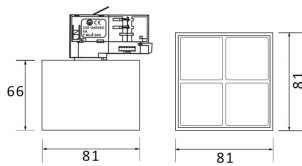

Micro 4

Lavov Tracklight from the family Micro 4 with a power of 12W and an optic of 36 degrees with a total lumen output of 1200 lm and an efficiency of 100 lm/W. CCT 3000 Kelvin. Made in Die Cast Aluminum and finished in Black colour.ON-OFF driver.

Item code 86.T001.3331.02

Product type Indoor

Category Tracklights

Family Micro

Subfamily Micro 4

Pictograms

Scheme

Photometry

Product

Real power (W) 12

Real luminous flux (Lm) 1200

Luminous efficiency (Lm/W) 100

Beam angle (°) 36

Life time (h) 50000h L80B10

IP 20

Electrical class insulation Class I

Operating temperature -20 +35

Colour Black

Control gear included yes

Control gear ON-OFF

Colour temperature (K) 3000

Colour consistency (SDCM) SDCM<3

CRI 90