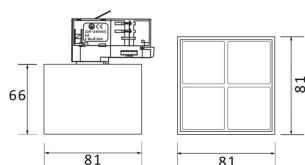

Micro 4

Lavov Tracklight from the family Micro 4 with a power of 12W and an optic of 50 degrees with a total lumen output of 1200 lm and an efficiency of 100 lm/W. CCT 3000 Kelvin. Made in Die Cast Aluminum and finished in White colour.ON-OFF driver.

Item code 86.T001.3341.01

Product type Indoor

Category Tracklights

Family Micro

Subfamily Micro 4

Pictograms

Scheme

Photometry

Product

Real power (W) 12

Real luminous flux (Lm) 1200

Luminous efficiency (Lm/W) 100

Beam angle (°) 50

Life time (h) 50000h L80B10

IP 20

Electrical class insulation Class I

Operating temperature -20 +35

Colour White

Control gear included yes

Control gear ON-OFF

Colour temperature (K) 3000

Colour consistency (SDCM) SDCM<3

CRI 90