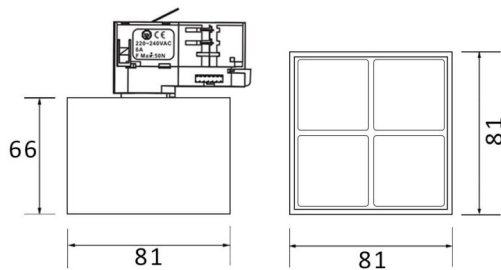

Micro 4

Lavov Tracklight from the family Micro 4 with a power of 12W and an optic of 50 degrees with a total lumen output of 1200 lm and an efficiency of 100 lm/W. CCT 3000 Kelvin. Made in Die Cast Aluminum and finished in White colour.ON-OFF driver.

Scheme

Photometry

Item code	86.T001.3341.01
Product type	Indoor
Category	Tracklights
Family	Micro
Subfamily	Micro 4
Pictograms	

Product	
Real power (W)	12
Real luminous flux (Lm)	1200
Luminous efficiency (Lm/W)	100
Beam angle (&ordm;)	50
Life time (h)	50000h L80B10
IP	20
Electrical class insulation	Class I
Operating temperature	-20 +35
Colour	White
Control gear included	yes
Control gear	ON-OFF
Light source	LED
Type of LED	SMD
Colour temperature (K)	3000
Colour consistency (SDCM)	SDCM<3
CRI	90