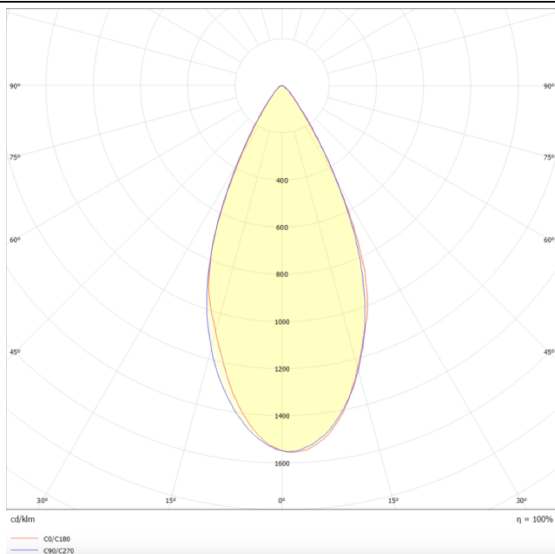

Photometry

Item code	86.T001.3341.01
Product type	Indoor
Category	Tracklights
Family	Micro
Subfamily	Micro 4
Pictograms	

Product	
Real power (W)	12
Real luminous flux (Lm)	1200
Luminous efficiency (Lm/W)	100
Beam angle (&ordm;)	50
Life time (h)	50000h L80B10
IP	20
Electrical class insulation	Class I
Operating temperature	-20 +35
Colour	White
Control gear included	yes
Control gear	ON-OFF
Light source	LED
Type of LED	SMD
Colour temperature (K)	3000
Colour consistency (SDCM)	SDCM<3
CRI	90