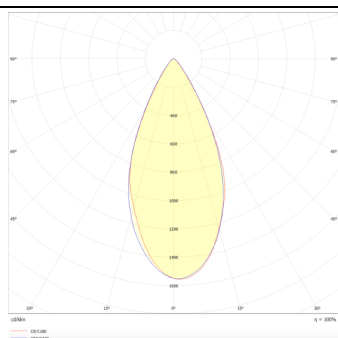

Photometry

Product

Real power (W) 12

Real luminous flux (Lm) 1200

Luminous efficiency (Lm/W) 100

Beam angle (°) 50

Life time (h) 50000h L80B10

IP 20

Electrical class insulation Class I

Operating temperature -20 +35

Colour White

Control gear included yes

Control gear ON-OFF

Colour temperature (K) 3000

Colour consistency (SDCM) SDCM<3

CRI 90