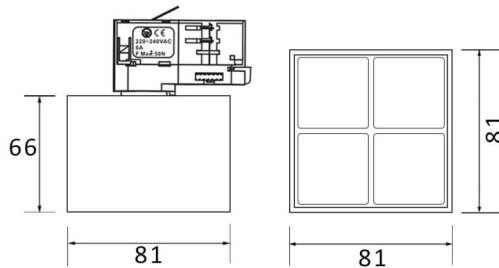

Micro 4

Lavov Tracklight from the family Micro 4 with a power of 12W and an optic of 50 degrees with a total lumen output of 1200 lm and an efficiency of 100 lm/W. CCT 4000 Kelvin. Made in Die Cast Aluminum and finished in Black colour.ON-OFF driver.

Scheme

Photometry

Item code	86.T001.3341.02
Product type	Indoor
Category	Tracklights
Family	Micro
Subfamily	Micro 4
Pictograms	

Product

Real power (W)	12
Real luminous flux (Lm)	1200
Luminous efficiency (Lm/W)	100
Beam angle (&ordm;)	50
Life time (h)	50000h L80B10
IP	20
Electrical class insulation	Class I
Operating temperature	-20 +35
Colour	Black
Control gear included	yes
Control gear	ON-OFF
Light source	LED
Type of LED	SMD
Colour temperature (K)	4000
Colour consistency (SDCM)	SDCM<3
CRI	90