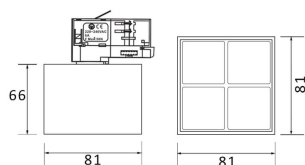

Micro 4

Lavov Tracklight from the family Micro 4 with a power of 12W and an optic of 50 degrees with a total lumen output of 1200 lm and an efficiency of 100 lm/W. CCT 4000 Kelvin. Made in Die Cast Aluminum and finished in Black colour.ON-OFF driver.

Item code 86.T001.3341.02

Product type Indoor

Category Tracklights

Family Micro

Subfamily Micro 4

Pictograms

Scheme

Photometry

Product

Real power (W) 12

Real luminous flux (Lm) 1200

Luminous efficiency (Lm/W) 100

Beam angle (°) 50

Life time (h) 50000h L80B10

IP 20

Electrical class insulation Class I

Operating temperature -20 +35

Colour Black

Control gear included yes

Control gear ON-OFF

Colour temperature (K) 4000

Colour consistency (SDCM) SDCM<3

CRI 90