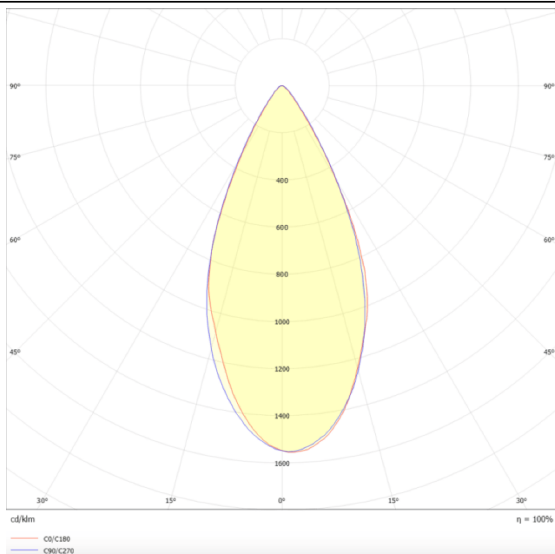

Photometry

Item code	86.T001.3341.02
Product type	Indoor
Category	Tracklights
Family	Micro
Subfamily	Micro 4
Pictograms	

Product

Real power (W)	12
Real luminous flux (Lm)	1200
Luminous efficiency (Lm/W)	100
Beam angle (&ordm;)	50
Life time (h)	50000h L80B10
IP	20
Electrical class insulation	Class I
Operating temperature	-20 +35
Colour	Black
Control gear included	yes
Control gear	ON-OFF
Light source	LED
Type of LED	SMD
Colour temperature (K)	4000
Colour consistency (SDCM)	SDCM<3
CRI	90