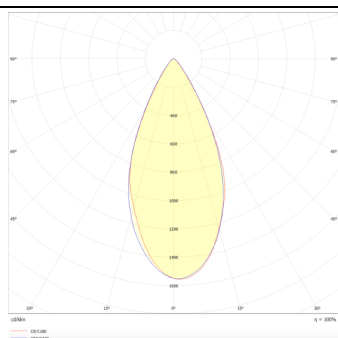

Photometry

Product

Real power (W) 12

Real luminous flux (Lm) 1200

Luminous efficiency (Lm/W) 100

Beam angle (°) 50

Life time (h) 50000h L80B10

IP 20

Electrical class insulation Class I

Operating temperature -20 +35

Colour Black

Control gear included yes

Control gear ON-OFF

Colour temperature (K) 4000

Colour consistency (SDCM) SDCM<3

CRI 90