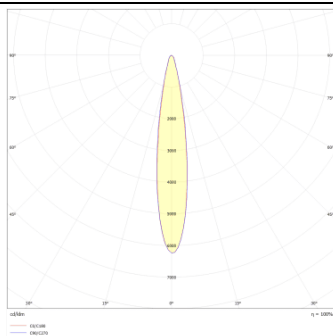

Micro 4

Lavov Tracklight from the family Micro 4 with a power of 12W and an optic of 12 degrees with a total lumen output of 1200 lm and an efficiency of 100 lm/W. CCT 4000 Kelvin. Made in Die Cast Aluminum and finished in White colour.ON-OFF driver.

Product

Real power (W) 12

Real luminous flux (Lm) 1200

Luminous efficiency (Lm/W) 100

Beam angle (°) 12

Life time (h) 50000h L80B10

IP 20

Electrical class insulation Class I