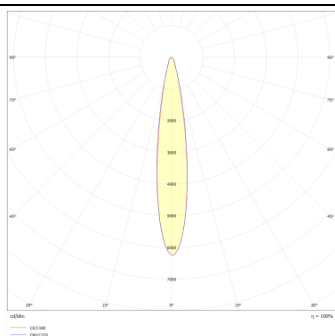

### Micro 4

Lavov Tracklight from the family Micro 4 with a power of 12W and an optic of 12 degrees with a total lumen output of 1200 lm and an efficiency of 100 lm/W. CCT 4000 Kelvin. Made in Die Cast Aluminum and finished in White colour.ON-OFF driver.

### Photometry