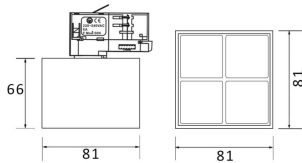

Micro 4

Lavov Tracklight from the family Micro 4 with a power of 12W and an optic of 12 degrees with a total lumen output of 1200 lm and an efficiency of 100 lm/W. CCT 4000 Kelvin. Made in Die Cast Aluminum and finished in White colour.ON-OFF driver.

Item code 86.T001.3411.01

Product type Indoor

Category Tracklights

Family Micro

Subfamily Micro 4

Pictograms

Scheme

Photometry

Product

Real power (W) 12

Real luminous flux (Lm) 1200

Luminous efficiency (Lm/W) 100

Beam angle (°) 12

Life time (h) 50000h L80B10

IP 20

Electrical class insulation Class I

Operating temperature -20 +35

Colour White

Control gear included yes

Control gear ON-OFF

Colour temperature (K) 4000

Colour consistency (SDCM) SDCM<3

CRI 90