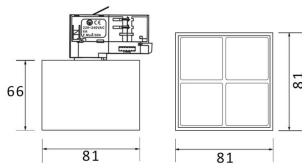

Item code 86.T001.3411.01

Product type Indoor

Category Tracklights

Family Micro

Subfamily Micro 4

Pictograms

Scheme

Photometry

Product

Real power (W) 12

Real luminous flux (Lm) 1200

Luminous efficiency (Lm/W) 100

Beam angle (°) 12

Life time (h) 50000h L80B10

IP 20

Electrical class insulation Class I