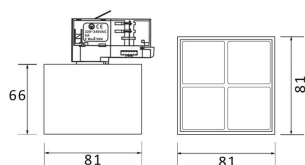

Micro 4

Lavov Tracklight from the family Micro 4 with a power of 12W and an optic of 12 degrees with a total lumen output of 1200 lm and an efficiency of 100 lm/W. CCT 4000 Kelvin. Made in Die Cast Aluminum and finished in White colour.ON-OFF driver.

Item code 86.T001.3411.01

Product type Indoor

Category Tracklights

Family Micro

Subfamily Micro 4

Pictograms

Scheme

Photometry

Product

Real power (W) 12

Real luminous flux (Lm) 1200

Luminous efficiency (Lm/W) 100

Beam angle (°) 12

Life time (h) 50000h L80B10

IP 20

Electrical class insulation Class I

Operating temperature -20 +35

Colour White

Control gear included yes

Control gear ON-OFF

Colour temperature (K) 4000

Colour consistency (SDCM) SDCM<3

CRI 90