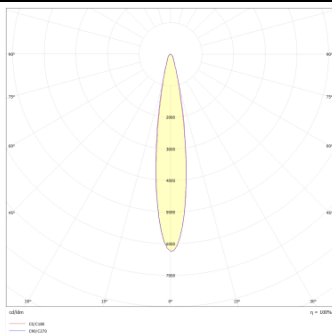

### Micro 4

Lavov Tracklight from the family Micro 4 with a power of 12W and an optic of 12 degrees with a total lumen output of 1200 lm and an efficiency of 100 lm/W. CCT 4000 Kelvin. Made in Die Cast Aluminum and finished in White colour.ON-OFF driver.

### Photometry