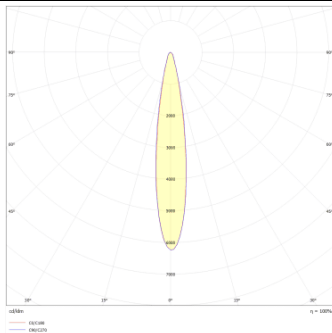

Micro 4

Lavov Tracklight from the family Micro 4 with a power of 12W and an optic of 12 degrees with a total lumen output of 1200 lm and an efficiency of 100 lm/W. CCT 4000 Kelvin. Made in Die Cast Aluminum and finished in Black colour.ON-OFF driver.

Product

Real power (W) 12

Real luminous flux (Lm) 1200

Luminous efficiency (Lm/W) 100

Beam angle (°) 12

Life time (h) 50000h L80B10

IP 20

Electrical class insulation Class I