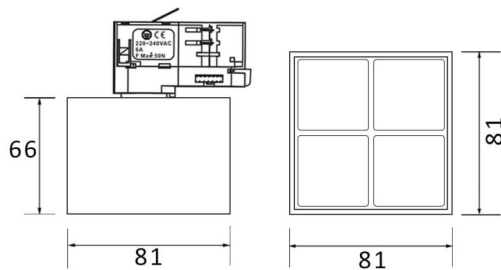

Micro 4

Lavov Tracklight from the family Micro 4 with a power of 12W and an optic of 12 degrees with a total lumen output of 1200 lm and an efficiency of 100 lm/W. CCT 4000 Kelvin. Made in Die Cast Aluminum and finished in Black colour.ON-OFF driver.

Scheme

Photometry

Item code	86.T001.3411.02
Product type	Indoor
Category	Tracklights
Family	Micro
Subfamily	Micro 4
Pictograms	

Product	
Real power (W)	12
Real luminous flux (Lm)	1200
Luminous efficiency (Lm/W)	100
Beam angle (°)	12
Life time (h)	50000h L80B10
IP	20
Electrical class insulation	Class I
Operating temperature	-20 +35
Colour	Black
Control gear included	yes
Control gear	ON-OFF
Light source	LED
Type of LED	SMD
Colour temperature (K)	4000
Colour consistency (SDCM)	SDCM3
CRI	90