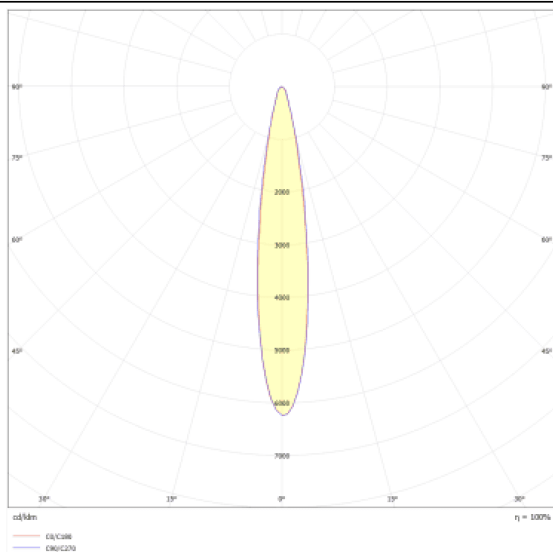

Photometry

Item code	86.T001.3411.02
Product type	Indoor
Category	Tracklights
Family	Micro
Subfamily	Micro 4
Pictograms	

Product	
Real power (W)	12
Real luminous flux (Lm)	1200
Luminous efficiency (Lm/W)	100
Beam angle (°)	12
Life time (h)	50000h L80B10
IP	20
Electrical class insulation	Class I
Operating temperature	-20 +35
Colour	Black
Control gear included	yes
Control gear	ON-OFF
Light source	LED
Type of LED	SMD
Colour temperature (K)	4000
Colour consistency (SDCM)	SDCM3
CRI	90