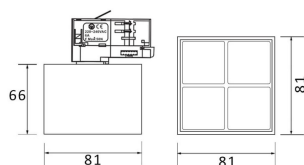

Item code 86.T001.3411.02

Product type Indoor

Category Tracklights

Family Micro

Subfamily Micro 4

Pictograms

Scheme

Photometry

Product

Real power (W) 12

Real luminous flux (Lm) 1200

Luminous efficiency (Lm/W) 100

Beam angle (°) 12

Life time (h) 50000h L80B10

IP 20

Electrical class insulation Class I