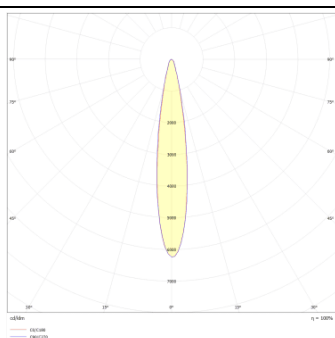

Micro 4

Lavov Tracklight from the family Micro 4 with a power of 12W and an optic of 12 degrees with a total lumen output of 1200 lm and an efficiency of 100 lm/W. CCT 4000 Kelvin. Made in Die Cast Aluminum and finished in Black colour.ON-OFF driver.

Product

Real power (W) 12

Real luminous flux (Lm) 1200

Luminous efficiency (Lm/W) 100

Beam angle (°) 12

Life time (h) 50000h L80B10

IP 20

Electrical class insulation Class I