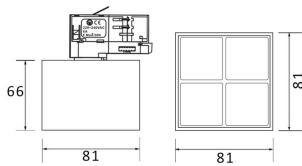

Item code 86.T001.3411.02

Product type Indoor

Category Tracklights

Family Micro

Subfamily Micro 4

Pictograms

Scheme

Photometry

Product

Real power (W) 12

Real luminous flux (Lm) 1200

Luminous efficiency (Lm/W) 100

Beam angle (°) 12

Life time (h) 50000h L80B10

IP 20

Electrical class insulation Class I