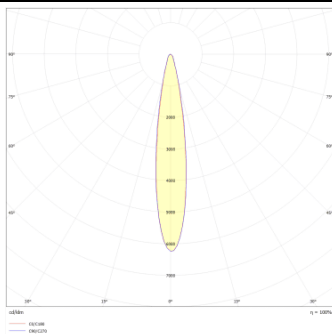

Micro 4

Lavov Tracklight from the family Micro 4 with a power of 12W and an optic of 12 degrees with a total lumen output of 1200 lm and an efficiency of 100 lm/W. CCT 4000 Kelvin. Made in Die Cast Aluminum and finished in Black colour. DALI driver.

Item code	86.T001.3413.02
Product type	Indoor
Category	Tracklights
Family	Micro
Subfamily	Micro 4
Pictograms	

Scheme

Photometry

Product	
Real power (W)	12
Real luminous flux (Lm)	1200
Luminous efficiency (Lm/W)	100
Beam angle (°)	12
Life time (h)	50000h L80B10
IP	20
Electrical class insulation	Class I
Operating temperature	-20 +35
Colour	Black
Control gear included	yes
Control gear	DALI
Colour temperature (K)	4000
Colour consistency (SDCM)	SDCM<3
CRI	90