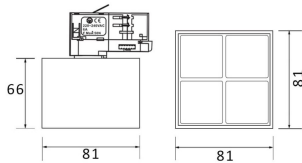

Micro 4

Lavov Tracklight from the family Micro 4 with a power of 12W and an optic of 12 degrees with a total lumen output of 1200 lm and an efficiency of 100 lm/W. CCT 4000 Kelvin. Made in Die Cast Aluminum and finished in Black colour. DALI driver.

Item code	86.T001.3413.02
Product type	Indoor
Category	Tracklights
Family	Micro
Subfamily	Micro 4
Pictograms	

Scheme

Photometry

Product	
Real power (W)	12
Real luminous flux (Lm)	1200
Luminous efficiency (Lm/W)	100
Beam angle (°)	12
Life time (h)	50000h L80B10
IP	20
Electrical class insulation	Class I
Operating temperature	-20 +35
Colour	Black
Control gear included	yes
Control gear	DALI
Colour temperature (K)	4000
Colour consistency (SDCM)	SDCM<3
CRI	90