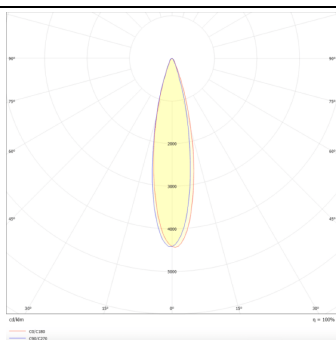

Micro 4

Lavov Tracklight from the family Micro 4 with a power of 12W and an optic of 24 degrees with a total lumen output of 1200 lm and an efficiency of 100 lm/W. CCT 4000 Kelvin. Made in Die Cast Aluminum and finished in White colour.ON-OFF driver.

Product

Real power (W) 12

Real luminous flux (Lm) 1200

Luminous efficiency (Lm/W) 100

Beam angle (°) 24

Life time (h) 50000h L80B10

IP 20

Electrical class insulation Class I