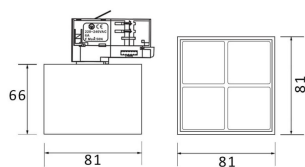

Micro 4

Lavov Tracklight from the family Micro 4 with a power of 12W and an optic of 24 degrees with a total lumen output of 1200 lm and an efficiency of 100 lm/W. CCT 4000 Kelvin. Made in Die Cast Aluminum and finished in White colour.ON-OFF driver.

Item code 86.T001.3421.01

Product type Indoor

Category Tracklights

Family Micro

Subfamily Micro 4

Pictograms

Scheme

Photometry

Product

Real power (W) 12

Real luminous flux (Lm) 1200

Luminous efficiency (Lm/W) 100

Beam angle (°) 24

Life time (h) 50000h L80B10

IP 20

Electrical class insulation Class I

Operating temperature -20 +35

Colour White

Control gear included yes

Control gear ON-OFF

Colour temperature (K) 4000

Colour consistency (SDCM) SDCM<3

CRI 90