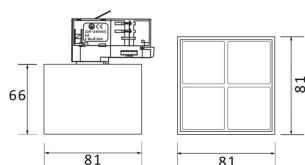

Micro 4

Lavov Tracklight from the family Micro 4 with a power of 12W and an optic of 24 degrees with a total lumen output of 1200 lm and an efficiency of 100 lm/W. CCT 4000 Kelvin. Made in Die Cast Aluminum and finished in White colour.ON-OFF driver.

Item code 86.T001.3421.01

Product type Indoor

Category Tracklights

Family Micro

Subfamily Micro 4

Pictograms

Scheme

Photometry

Product

Real power (W) 12

Real luminous flux (Lm) 1200

Luminous efficiency (Lm/W) 100

Beam angle (°) 24

Life time (h) 50000h L80B10

IP 20

Electrical class insulation Class I

Operating temperature -20 +35

Colour White

Control gear included yes

Control gear ON-OFF

Colour temperature (K) 4000

Colour consistency (SDCM) SDCM<3

CRI 90