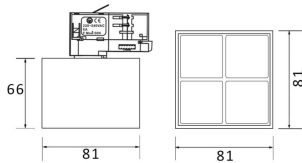

Micro 4

Lavov Tracklight from the family Micro 4 with a power of 12W and an optic of 24 degrees with a total lumen output of 1200 lm and an efficiency of 100 lm/W. CCT 4000 Kelvin. Made in Die Cast Aluminum and finished in White colour.ON-OFF driver.

Item code 86.T001.3421.01

Product type Indoor

Category Tracklights

Family Micro

Subfamily Micro 4

Pictograms

Scheme

Photometry

Product

Real power (W) 12

Real luminous flux (Lm) 1200

Luminous efficiency (Lm/W) 100

Beam angle (°) 24

Life time (h) 50000h L80B10

IP 20

Electrical class insulation Class I

Operating temperature -20 +35

Colour White

Control gear included yes

Control gear ON-OFF

Colour temperature (K) 4000

Colour consistency (SDCM) SDCM<3

CRI 90