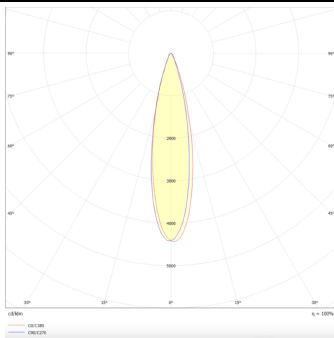

Micro 4

Lavov Tracklight from the family Micro 4 with a power of 12W and an optic of 24 degrees with a total lumen output of 1200 lm and an efficiency of 100 lm/W. CCT 4000 Kelvin. Made in Die Cast Aluminum and finished in White colour.ON-OFF driver.

Product

Real power (W) 12

Real luminous flux (Lm) 1200

Luminous efficiency (Lm/W) 100

Beam angle (°) 24

Life time (h) 50000h L80B10

IP 20

Electrical class insulation Class I