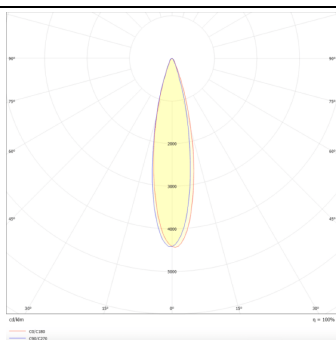

Micro 4

Lavov Tracklight from the family Micro 4 with a power of 12W and an optic of 24 degrees with a total lumen output of 1200 lm and an efficiency of 100 lm/W. CCT 4000 Kelvin. Made in Die Cast Aluminum and finished in Black colour.ON-OFF driver.

Product

Real power (W) 12

Real luminous flux (Lm) 1200

Luminous efficiency (Lm/W) 100

Beam angle (°) 24

Life time (h) 50000h L80B10

IP 20

Electrical class insulation Class I