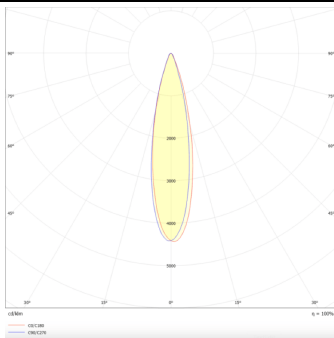

Micro 4

Lavov Tracklight from the family Micro 4 with a power of 12W and an optic of 24 degrees with a total lumen output of 1200 lm and an efficiency of 100 lm/W. CCT 4000 Kelvin. Made in Die Cast Aluminum and finished in Black colour.ON-OFF driver.

Item code	86.T001.3421.02
Product type	Indoor
Category	Tracklights
Family	Micro
Subfamily	Micro 4
Pictograms	

Scheme

Photometry

Product	
Real power (W)	12
Real luminous flux (Lm)	1200
Luminous efficiency (Lm/W)	100
Beam angle (°)	24
Life time (h)	50000h L80B10
IP	20
Electrical class insulation	Class I
Operating temperature	-20 +35
Colour	Black
Control gear included	yes
Control gear	ON-OFF
Colour temperature (K)	4000
Colour consistency (SDCM)	SDCM<3
CRI	90