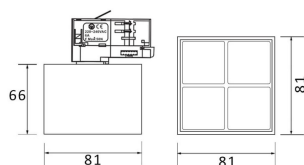

Micro 4

Lavov Tracklight from the family Micro 4 with a power of 12W and an optic of 24 degrees with a total lumen output of 1200 lm and an efficiency of 100 lm/W. CCT 4000 Kelvin. Made in Die Cast Aluminum and finished in Black colour.ON-OFF driver.

Item code 86.T001.3421.02

Product type Indoor

Category Tracklights

Family Micro

Subfamily Micro 4

Pictograms

Scheme

Photometry

Product

Real power (W) 12

Real luminous flux (Lm) 1200

Luminous efficiency (Lm/W) 100

Beam angle (°) 24

Life time (h) 50000h L80B10

IP 20

Electrical class insulation Class I

Operating temperature -20 +35

Colour Black

Control gear included yes

Control gear ON-OFF

Colour temperature (K) 4000

Colour consistency (SDCM) SDCM<3

CRI 90