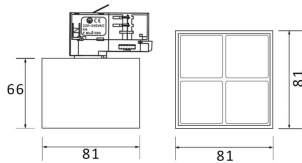

Micro 4

Lavov Tracklight from the family Micro 4 with a power of 12W and an optic of 24 degrees with a total lumen output of 1200 lm and an efficiency of 100 lm/W. CCT 4000 Kelvin. Made in Die Cast Aluminum and finished in Black colour.ON-OFF driver.

Item code	86.T001.3421.02
Product type	Indoor
Category	Tracklights
Family	Micro
Subfamily	Micro 4
Pictograms	

Scheme

Photometry

Product	
Real power (W)	12
Real luminous flux (Lm)	1200
Luminous efficiency (Lm/W)	100
Beam angle (°)	24
Life time (h)	50000h L80B10
IP	20
Electrical class insulation	Class I
Operating temperature	-20 +35
Colour	Black
Control gear included	yes
Control gear	ON-OFF
Colour temperature (K)	4000
Colour consistency (SDCM)	SDCM<3
CRI	90