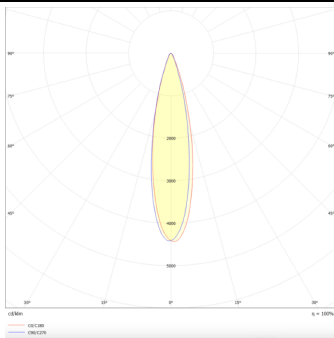

Micro 4

Lavov Tracklight from the family Micro 4 with a power of 12W and an optic of 24 degrees with a total lumen output of 1200 lm and an efficiency of 100 lm/W. CCT 4000 Kelvin. Made in Die Cast Aluminum and finished in Black colour. DALI driver.

Item code	86.T001.3423.02
Product type	Indoor
Category	Tracklights
Family	Micro
Subfamily	Micro 4
Pictograms	

Scheme

Photometry

Product	
Real power (W)	12
Real luminous flux (Lm)	1200
Luminous efficiency (Lm/W)	100
Beam angle (°)	24
Life time (h)	50000h L80B10
IP	20
Electrical class insulation	Class I
Operating temperature	-20 +35
Colour	Black
Control gear included	yes
Control gear	DALI
Colour temperature (K)	4000
Colour consistency (SDCM)	SDCM<3
CRI	90