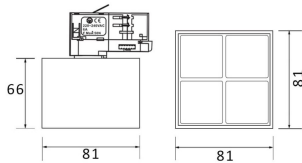

Micro 4

Lavov Tracklight from the family Micro 4 with a power of 12W and an optic of 24 degrees with a total lumen output of 1200 lm and an efficiency of 100 lm/W. CCT 4000 Kelvin. Made in Die Cast Aluminum and finished in Black colour. DALI driver.

Item code	86.T001.3423.02
Product type	Indoor
Category	Tracklights
Family	Micro
Subfamily	Micro 4
Pictograms	

Scheme

Photometry

Product	
Real power (W)	12
Real luminous flux (Lm)	1200
Luminous efficiency (Lm/W)	100
Beam angle (°)	24
Life time (h)	50000h L80B10
IP	20
Electrical class insulation	Class I
Operating temperature	-20 +35
Colour	Black
Control gear included	yes
Control gear	DALI
Colour temperature (K)	4000
Colour consistency (SDCM)	SDCM<3
CRI	90