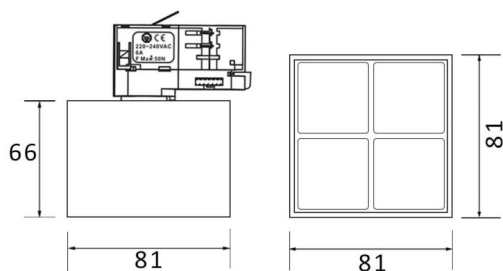

### Micro 4

Lavov Tracklight from the family Micro 4 with a power of 12W and an optic of 36 degrees with a total lumen output of 1200 lm and an efficiency of 100 lm/W. CCT 4000 Kelvin. Made in Die Cast Aluminum and finished in White colour.ON-OFF driver.

Item code	86.T001.3431.01
Product type	Indoor
Category	Tracklights
Family	Micro
Subfamily	Micro 4
Pictograms	

### Photometry

Product	
Real power (W)	12
Real luminous flux (Lm)	1200
Luminous efficiency (Lm/W)	100
Beam angle (°)	36
Life time (h)	50000h L80B10
IP	20
Electrical class insulation	Class I
Operating temperature	-20 +35
Colour	White
Control gear included	yes
Control gear	ON-OFF
Light source	LED
Type of LED	SMD
Colour temperature (K)	4000
Colour consistency (SDCM)	SDCM3
CRI	90