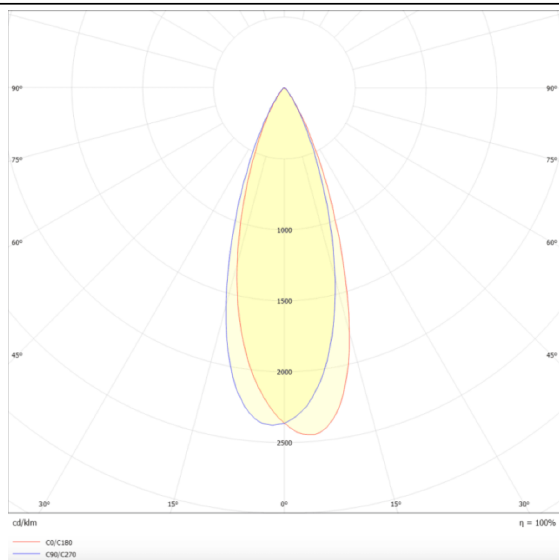

### Micro 4

Lavov Tracklight from the family Micro 4 with a power of 12W and an optic of 36 degrees with a total lumen output of 1200 lm and an efficiency of 100 lm/W. CCT 4000 Kelvin. Made in Die Cast Aluminum and finished in White colour.ON-OFF driver.

### Photometry

Product	
Real power (W)	12
Real luminous flux (Lm)	1200
Luminous efficiency (Lm/W)	100
Beam angle (°)	36
Life time (h)	50000h L80B10
IP	20
Electrical class insulation	Class I
Operating temperature	-20 +35
Colour	White
Control gear included	yes
Control gear	ON-OFF
Light source	LED
Type of LED	SMD
Colour temperature (K)	4000
Colour consistency (SDCM)	SDCM3
CRI	90