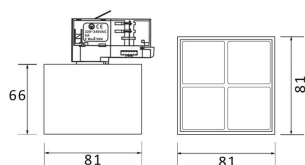

Micro 4

Lavov Tracklight from the family Micro 4 with a power of 12W and an optic of 36 degrees with a total lumen output of 1200 lm and an efficiency of 100 lm/W. CCT 4000 Kelvin. Made in Die Cast Aluminum and finished in White colour.ON-OFF driver.

Item code 86.T001.3431.01

Product type Indoor

Category Tracklights

Family Micro

Subfamily Micro 4

Pictograms

Scheme

Photometry

Product

Real power (W) 12

Real luminous flux (Lm) 1200

Luminous efficiency (Lm/W) 100

Beam angle (°) 36

Life time (h) 50000h L80B10

IP 20

Electrical class insulation Class I

Operating temperature -20 +35

Colour White

Control gear included yes

Control gear ON-OFF

Colour temperature (K) 4000

Colour consistency (SDCM) SDCM<3

CRI 90