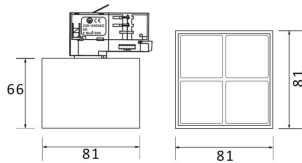

Micro 4

Lavov Tracklight from the family Micro 4 with a power of 12W and an optic of 36 degrees with a total lumen output of 1200 lm and an efficiency of 100 lm/W. CCT 4000 Kelvin. Made in Die Cast Aluminum and finished in White colour.ON-OFF driver.

Item code 86.T001.3431.01

Product type Indoor

Category Tracklights

Family Micro

Subfamily Micro 4

Pictograms

Product

Real power (W) 12

Real luminous flux (Lm) 1200

Luminous efficiency (Lm/W) 100

Beam angle (°) 36

Life time (h) 50000h L80B10

IP 20

Electrical class insulation Class I

Operating temperature -20 +35

Colour White

Control gear included yes

Control gear ON-OFF

Colour temperature (K) 4000

Colour consistency (SDCM) SDCM<3

CRI 90

Scheme

Photometry