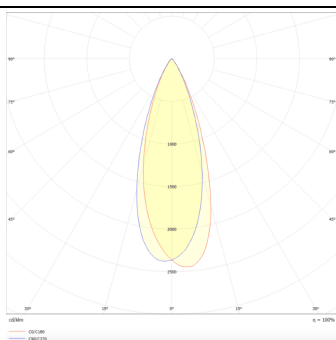

Micro 4

Lavov Tracklight from the family Micro 4 with a power of 12W and an optic of 36 degrees with a total lumen output of 1200 lm and an efficiency of 100 lm/W. CCT 4000 Kelvin. Made in Die Cast Aluminum and finished in White colour.ON-OFF driver.

Product

Real power (W) 12

Real luminous flux (Lm) 1200

Luminous efficiency (Lm/W) 100

Beam angle (°) 36

Life time (h) 50000h L80B10

IP 20

Electrical class insulation Class I