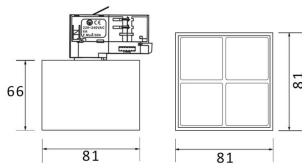

Micro 4

Lavov Tracklight from the family Micro 4 with a power of 12W and an optic of 36 degrees with a total lumen output of 1200 lm and an efficiency of 100 lm/W. CCT 4000 Kelvin. Made in Die Cast Aluminum and finished in Black colour.ON-OFF driver.

Item code 86.T001.3431.02

Product type Indoor

Category Tracklights

Family Micro

Subfamily Micro 4

Pictograms

Scheme

Photometry

Product

Real power (W) 12

Real luminous flux (Lm) 1200

Luminous efficiency (Lm/W) 100

Beam angle (°) 36

Life time (h) 50000h L80B10

IP 20

Electrical class insulation Class I

Operating temperature -20 +35

Colour Black

Control gear included yes

Control gear ON-OFF

Colour temperature (K) 4000

Colour consistency (SDCM) SDCM<3

CRI 90