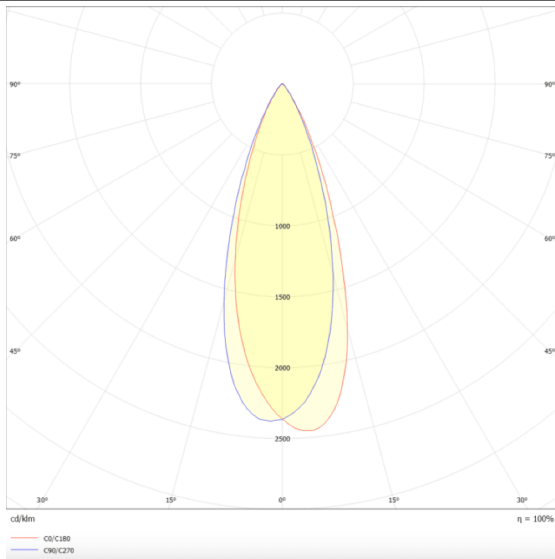

### Micro 4

Lavov Tracklight from the family Micro 4 with a power of 12W and an optic of 36 degrees with a total lumen output of 1200 lm and an efficiency of 100 lm/W. CCT 4000 Kelvin. Made in Die Cast Aluminum and finished in Black colour.ON-OFF driver.

### Scheme

### Product

<b>Real power (W)</b>	<b>12</b>
<b>Real luminous flux (Lm)</b>	<b>1200</b>
<b>Luminous efficiency (Lm/W)</b>	<b>100</b>
<b>Beam angle (°)</b>	<b>36</b>
<b>Life time (h)</b>	<b>50000h L80B10</b>
<b>IP</b>	<b>20</b>
<b>Electrical class insulation</b>	<b>Class I</b>
<b>Operating temperature</b>	<b>-20 +35</b>
<b>Colour</b>	<b>Black</b>
<b>Control gear included</b>	<b>yes</b>
<b>Control gear</b>	<b>ON-OFF</b>
<b>Light source</b>	<b>LED</b>
<b>Type of LED</b>	<b>SMD</b>
<b>Colour temperature (K)</b>	<b>4000</b>
<b>Colour consistency (SDCM)</b>	<b>SDCM3</b>
<b>CRI</b>	<b>90</b>