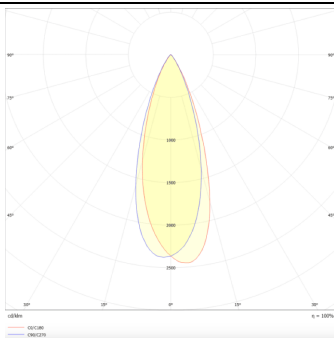

Micro 4

Lavov Tracklight from the family Micro 4 with a power of 12W and an optic of 36 degrees with a total lumen output of 1200 lm and an efficiency of 100 lm/W. CCT 4000 Kelvin. Made in Die Cast Aluminum and finished in Black colour.ON-OFF driver.

Product

Real power (W) 12

Real luminous flux (Lm) 1200

Luminous efficiency (Lm/W) 100

Beam angle (°) 36

Life time (h) 50000h L80B10

IP 20

Electrical class insulation Class I