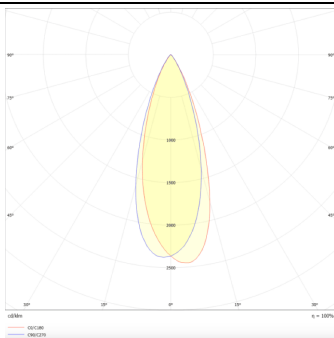

### Micro 4

Lavov Tracklight from the family Micro 4 with a power of 12W and an optic of 36 degrees with a total lumen output of 1200 lm and an efficiency of 100 lm/W. CCT 4000 Kelvin. Made in Die Cast Aluminum and finished in Black colour.ON-OFF driver.

### Photometry