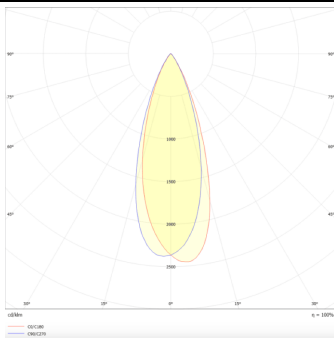

Micro 4

Lavov Tracklight from the family Micro 4 with a power of 12W and an optic of 36 degrees with a total lumen output of 1200 lm and an efficiency of 100 lm/W. CCT 4000 Kelvin. Made in Die Cast Aluminum and finished in Black colour. DALI driver.

Item code	86.T001.3433.02
Product type	Indoor
Category	Tracklights
Family	Micro
Subfamily	Micro 4
Pictograms	

Scheme

Photometry

Product	
Real power (W)	12
Real luminous flux (Lm)	1200
Luminous efficiency (Lm/W)	100
Beam angle (°)	36
Life time (h)	50000h L80B10
IP	20
Electrical class insulation	Class I
Operating temperature	-20 +35
Colour	Black
Control gear included	yes
Control gear	DALI
Colour temperature (K)	4000
Colour consistency (SDCM)	SDCM<3
CRI	90