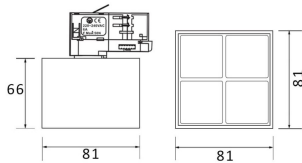

Micro 4

Lavov Tracklight from the family Micro 4 with a power of 12W and an optic of 36 degrees with a total lumen output of 1200 lm and an efficiency of 100 lm/W. CCT 4000 Kelvin. Made in Die Cast Aluminum and finished in Black colour. DALI driver.

Item code	86.T001.3433.02
Product type	Indoor
Category	Tracklights
Family	Micro
Subfamily	Micro 4
Pictograms	

Scheme

Photometry

Product	
Real power (W)	12
Real luminous flux (Lm)	1200
Luminous efficiency (Lm/W)	100
Beam angle (°)	36
Life time (h)	50000h L80B10
IP	20
Electrical class insulation	Class I
Operating temperature	-20 +35
Colour	Black
Control gear included	yes
Control gear	DALI
Colour temperature (K)	4000
Colour consistency (SDCM)	SDCM<3
CRI	90