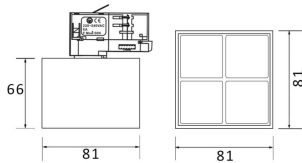

Micro 4

Lavov Tracklight from the family Micro 4 with a power of 12W and an optic of 50 degrees with a total lumen output of 1200 lm and an efficiency of 100 lm/W. CCT 4000 Kelvin. Made in Die Cast Aluminum and finished in White colour.ON-OFF driver.

Item code 86.T001.3441.01

Product type Indoor

Category Tracklights

Family Micro

Subfamily Micro 4

Pictograms

Scheme

Photometry

Product

Real power (W) 12

Real luminous flux (Lm) 1200

Luminous efficiency (Lm/W) 100

Beam angle (°) 50

Life time (h) 50000h L80B10

IP 20

Electrical class insulation Class I

Operating temperature -20 +35

Colour White

Control gear included yes

Control gear ON-OFF

Colour temperature (K) 4000

Colour consistency (SDCM) SDCM<3

CRI 90