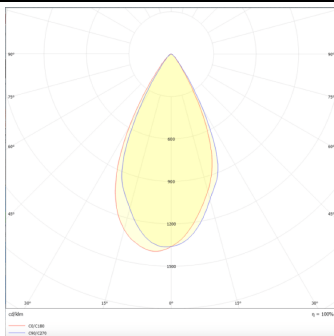

### Micro 4

Lavov Tracklight from the family Micro 4 with a power of 12W and an optic of 50 degrees with a total lumen output of 1200 lm and an efficiency of 100 lm/W. CCT 4000 Kelvin. Made in Die Cast Aluminum and finished in White colour.ON-OFF driver.

### Scheme

### Photometry