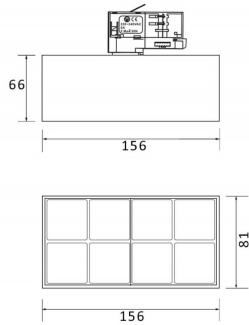

Control gear included yes

Control gear ON-OFF

Colour temperature (K) 3000

Colour consistency (SDCM) SDCM<3

CRI 90

Scheme

Photometry