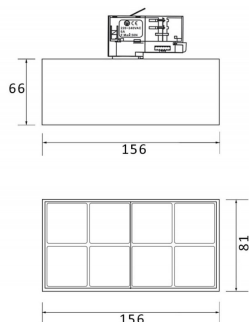

Micro 8

Lavov Tracklight from the family Micro 8 with a power of 24W and an optic of 12 degrees with a total lumen output of 2400 lm and an efficiency of 100 lm/W. CCT 3000 Kelvin. Made in Die Cast Aluminum and finished in White colour.

Item code 86.T001.4311.01

Product type Indoor

Category Tracklights

Family Micro

Subfamily Micro 8

Pictograms

Product

Real power (W) 24

Real luminous flux (Lm) 2400

Luminous efficiency (Lm/W) 100

Beam angle (°) 12

Life time (h) 50000h L80B10

IP 20

Electrical class insulation Class I

Operating temperature -20 +35

Colour White

Control gear included yes

Control gear ON-OFF

Colour temperature (K) 3000

Colour consistency (SDCM) SDCM<3

CRI 90

Scheme

Photometry