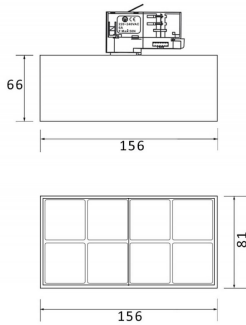

Micro 8

Lavov Tracklight from the family Micro 8 with a power of 24W and an optic of 12 degrees with a total lumen output of 2400 lm and an efficiency of 100 lm/W. CCT 3000 Kelvin. Made in Die Cast Aluminum and finished in Black colour.

Item code	86.T001.4311.02
Product type	Indoor
Category	Tracklights
Family	Micro
Subfamily	Micro 8

Pictograms

Scheme

Product

Real power (W)	24
Real luminous flux (Lm)	2400
Luminous efficiency (Lm/W)	100
Beam angle (°)	12
Life time (h)	50000h L80B10
IP	20
Electrical class insulation	Class I
Operating temperature	-20 +35
Colour	Black
Control gear included	yes
Control gear	ON-OFF
Colour temperature (K)	3000
Colour consistency (SDCM)	SDCM<3
CRI	90