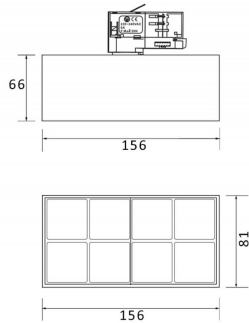

Micro 8

Lavov Tracklight from the family Micro 8 with a power of 24W and an optic of 12 degrees with a total lumen output of 2400 lm and an efficiency of 100 lm/W. CCT 3000 Kelvin. Made in Die Cast Aluminum and finished in Black colour.

Item code 86.T001.4311.02

Product type Indoor

Category Tracklights

Family Micro

Subfamily Micro 8

Pictograms

Scheme

Product

Real power (W) 24

Real luminous flux (Lm) 2400

Luminous efficiency (Lm/W) 100

Beam angle (°) 12

Life time (h) 50000h L80B10

IP 20

Electrical class insulation Class I

Operating temperature -20 +35

Colour Black

Control gear included yes

Control gear ON-OFF

Colour temperature (K) 3000

Colour consistency (SDCM) SDCM<3

CRI 90

Photometry