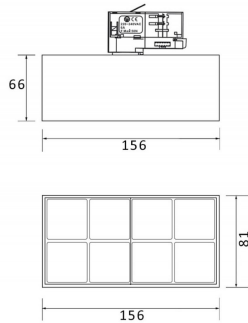

Micro 8

Lavov Tracklight from the family Micro 8 with a power of 24W and an optic of 12 degrees with a total lumen output of 2400 lm and an efficiency of 100 lm/W. CCT 3000 Kelvin. Made in Die Cast Aluminum and finished in Black colour.

Item code 86.T001.4311.02

Product type Indoor

Category Tracklights

Family Micro

Subfamily Micro 8

Pictograms

Scheme

Product

Real power (W) 24

Real luminous flux (Lm) 2400

Luminous efficiency (Lm/W) 100

Beam angle (°) 12

Life time (h) 50000h L80B10

IP 20

Electrical class insulation Class I

Operating temperature -20 +35

Colour Black

Control gear included yes

Control gear ON-OFF

Colour temperature (K) 3000

Colour consistency (SDCM) SDCM<3

CRI 90

Photometry