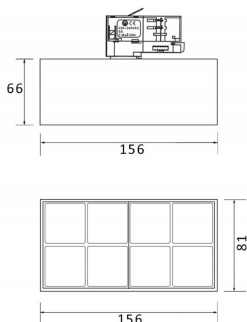

Micro 8

Lavov Tracklight from the family Micro 8 with a power of 24W and an optic of 24 degrees with a total lumen output of 2400 lm and an efficiency of 100 lm/W. CCT 3000 Kelvin. Made in Die Cast Aluminum and finished in White colour.

Item code 86.T001.4321.01

Product type Indoor

Category Tracklights

Family Micro

Subfamily Micro 8

Pictograms

Scheme

Product

Real power (W) 24

Real luminous flux (Lm) 2400

Luminous efficiency (Lm/W) 100

Beam angle (°) 24

Life time (h) 50000h L80B10

IP 20

Electrical class insulation Class I

Operating temperature -20 +35

Colour White

Control gear included yes

Control gear ON-OFF

Colour temperature (K) 3000

Colour consistency (SDCM) SDCM<3

CRI 90

Photometry