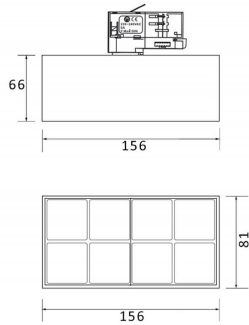

Micro 8

Lavov Tracklight from the family Micro 8 with a power of 24W and an optic of 24 degrees with a total lumen output of 2400 lm and an efficiency of 100 lm/W. CCT 3000 Kelvin. Made in Die Cast Aluminum and finished in Black colour.

Item code 86.T001.4321.02

Product type Indoor

Category Tracklights

Family Micro

Subfamily Micro 8

Pictograms

Scheme

Product

Real power (W) 24

Real luminous flux (Lm) 2400

Luminous efficiency (Lm/W) 100

Beam angle (°) 24

Life time (h) 50000h L80B10

IP 20

Electrical class insulation Class I

Operating temperature -20 +35

Colour Black

Control gear included yes

Control gear ON-OFF

Colour temperature (K) 3000

Colour consistency (SDCM) SDCM<3

CRI 90

Photometry