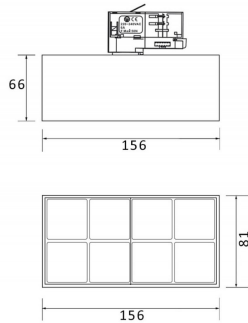

Micro 8

Lavov Tracklight from the family Micro 8 with a power of 24W and an optic of 24 degrees with a total lumen output of 2400 lm and an efficiency of 100 lm/W. CCT 3000 Kelvin. Made in Die Cast Aluminum and finished in Black colour.

Item code 86.T001.4321.02

Product type Indoor

Category Tracklights

Family Micro

Subfamily Micro 8

Pictograms

Scheme

Product

Real power (W) 24

Real luminous flux (Lm) 2400

Luminous efficiency (Lm/W) 100

Beam angle (°) 24

Life time (h) 50000h L80B10

IP 20

Electrical class insulation Class I

Operating temperature -20 +35

Colour Black

Control gear included yes

Control gear ON-OFF

Colour temperature (K) 3000

Colour consistency (SDCM) SDCM<3

CRI 90

Photometry