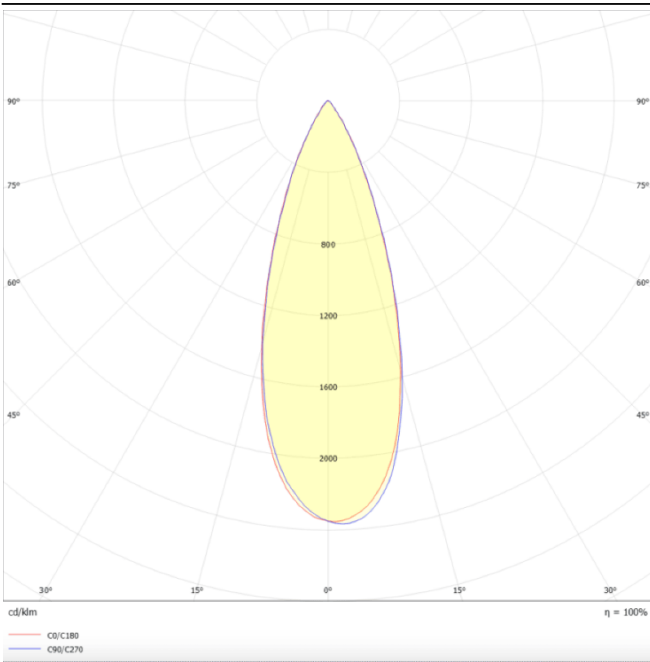

Scheme

Photometry

Micro 8

Lavov Tracklight from the family Micro 8 with a power of 24W and an optic of 36 degrees with a total lumen output of 2400 lm and an efficiency of 100 lm/W. CCT 3000 Kelvin. Made in Die Cast Aluminum and finished in White colour.

Item code	86.T001.4331.01
Product type	Indoor
Category	Tracklights
Family	Micro
Subfamily	Micro 8
Pictograms	

Product	
Real power (W)	24
Real luminous flux (Lm)	2400
Luminous efficiency (Lm/W)	100
Beam angle (°)	36
Life time (h)	50000h L80B10
IP	20
Electrical class insulation	Class I
Operating temperature	-20 +35
Colour	White
Control gear included	yes
Control gear	ON-OFF
Colour temperature (K)	3000
Colour consistency (SDCM)	SDCM<3
CRI	90