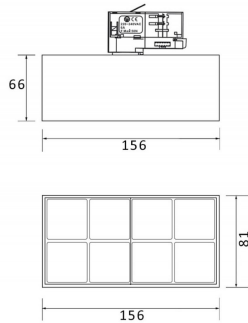

Micro 8

Lavov Tracklight from the family Micro 8 with a power of 24W and an optic of 36 degrees with a total lumen output of 2400 lm and an efficiency of 100 lm/W. CCT 3000 Kelvin. Made in Die Cast Aluminum and finished in White colour.

Item code 86.T001.4331.01

Product type Indoor

Category Tracklights

Family Micro

Subfamily Micro 8

Pictograms

Scheme

Product

Real power (W) 24

Real luminous flux (Lm) 2400

Luminous efficiency (Lm/W) 100

Beam angle (°) 36

Life time (h) 50000h L80B10

IP 20

Electrical class insulation Class I

Operating temperature -20 +35

Colour White

Control gear included yes

Control gear ON-OFF

Colour temperature (K) 3000

Colour consistency (SDCM) SDCM<3

CRI 90

Photometry