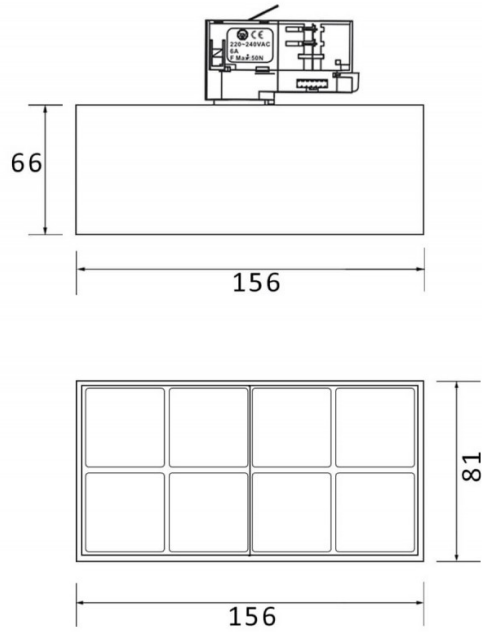

Scheme

Photometry

Micro 8

Lavov Tracklight from the family Micro 8 with a power of 24W and an optic of 36 degrees with a total lumen output of 2400 lm and an efficiency of 100 lm/W. CCT 3000 Kelvin. Made in Die Cast Aluminum and finished in White colour.

Item code	86.T001.4331.01
Product type	Indoor
Category	Tracklights
Family	Micro
Subfamily	Micro 8
Pictograms	

Product	
Real power (W)	24
Real luminous flux (Lm)	2400
Luminous efficiency (Lm/W)	100
Beam angle (°)	36
Life time (h)	50000h L80B10
IP	20
Electrical class insulation	Class I
Operating temperature	-20 +35
Colour	White
Control gear included	yes
Control gear	ON-OFF
Colour temperature (K)	3000
Colour consistency (SDCM)	SDCM<3
CRI	90