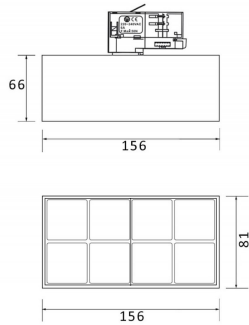

Micro 8

Lavov Tracklight from the family Micro 8 with a power of 24W and an optic of 50 degrees with a total lumen output of 2400 lm and an efficiency of 100 lm/W. CCT 3000 Kelvin. Made in Die Cast Aluminum and finished in White colour.

Item code 86.T001.4341.01

Product type Indoor

Category Tracklights

Family Micro

Subfamily Micro 8

Pictograms

Scheme

Product

Real power (W) 24

Real luminous flux (Lm) 2400

Luminous efficiency (Lm/W) 100

Beam angle (°) 50

Life time (h) 50000h L80B10

IP 20

Electrical class insulation Class I

Operating temperature -20 +35

Colour White

Control gear included yes

Control gear ON-OFF

Colour temperature (K) 3000

Colour consistency (SDCM) SDCM<3

CRI 90

Photometry