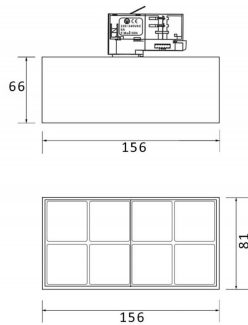

Micro 8

Lavov Tracklight from the family Micro 8 with a power of 24W and an optic of 50 degrees with a total lumen output of 2400 lm and an efficiency of 100 lm/W. CCT 3000 Kelvin. Made in Die Cast Aluminum and finished in Black colour.

Item code 86.T001.4341.02

Product type Indoor

Category Tracklights

Family Micro

Subfamily Micro 8

Pictograms

Scheme

Product

Real power (W) 24

Real luminous flux (Lm) 2400

Luminous efficiency (Lm/W) 100

Beam angle (°) 50

Life time (h) 50000h L80B10

IP 20

Electrical class insulation Class I

Operating temperature -20 +35

Colour Black

Control gear included yes

Control gear ON-OFF

Colour temperature (K) 3000

Colour consistency (SDCM) SDCM<3

CRI 90

Photometry