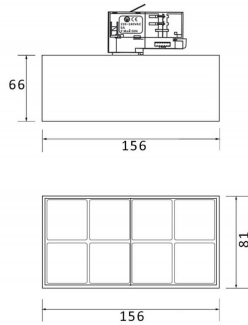

Micro 8

Lavov Tracklight from the family Micro 8 with a power of 24W and an optic of 50 degrees with a total lumen output of 2400 lm and an efficiency of 100 lm/W. CCT 3000 Kelvin. Made in Die Cast Aluminum and finished in Black colour.

Item code 86.T001.4341.02

Product type Indoor

Category Tracklights

Family Micro

Subfamily Micro 8

Pictograms

Scheme

Product

Real power (W) 24

Real luminous flux (Lm) 2400

Luminous efficiency (Lm/W) 100

Beam angle (°) 50

Life time (h) 50000h L80B10

IP 20

Electrical class insulation Class I

Operating temperature -20 +35

Colour Black

Control gear included yes

Control gear ON-OFF

Colour temperature (K) 3000

Colour consistency (SDCM) SDCM<3

CRI 90

Photometry