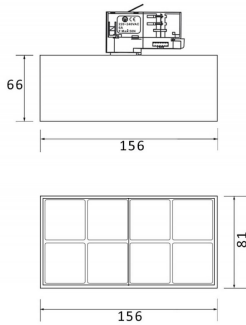

Micro 8

Lavov Tracklight from the family Micro 8 with a power of 24W and an optic of 12 degrees with a total lumen output of 2400 lm and an efficiency of 100 lm/W. CCT 4000 Kelvin. Made in Die Cast Aluminum and finished in White colour.

Item code	86.T001.4411.01
Product type	Indoor
Category	Tracklights
Family	Micro
Subfamily	Micro 8

Pictograms

Scheme

Product

Real power (W)	24
Real luminous flux (Lm)	2400
Luminous efficiency (Lm/W)	100
Beam angle (°)	12
Life time (h)	50000h L80B10
IP	20
Electrical class insulation	Class I
Operating temperature	-20 +35
Colour	White
Control gear included	yes
Control gear	ON-OFF
Colour temperature (K)	4000
Colour consistency (SDCM)	SDCM<3
CRI	90