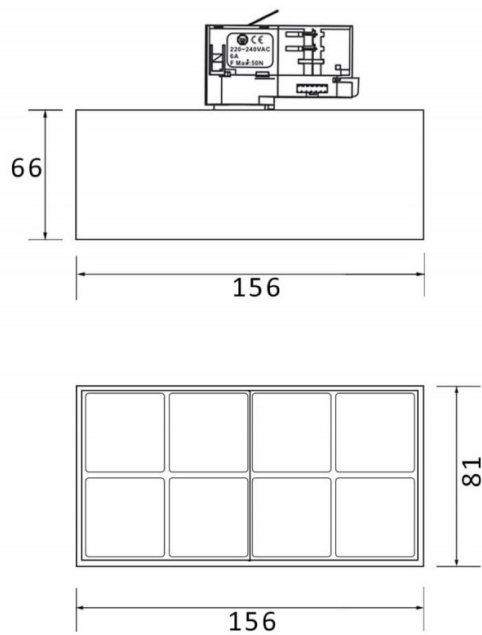

Scheme

Photometry

Micro 8

Lavov Tracklight from the family Micro 8 with a power of 24W and an optic of 12 degrees with a total lumen output of 2400 lm and an efficiency of 100 lm/W. CCT 4000 Kelvin. Made in Die Cast Aluminum and finished in White colour.

Item code	86.T001.4411.01
Product type	Indoor
Category	Tracklights
Family	Micro
Subfamily	Micro 8
Pictograms	

Product	
Real power (W)	24
Real luminous flux (Lm)	2400
Luminous efficiency (Lm/W)	100
Beam angle (°)	12
Life time (h)	50000h L80B10
IP	20
Electrical class insulation	Class I
Operating temperature	-20 +35
Colour	White
Control gear included	yes
Control gear	ON-OFF
Colour temperature (K)	4000
Colour consistency (SDCM)	SDCM<3
CRI	90