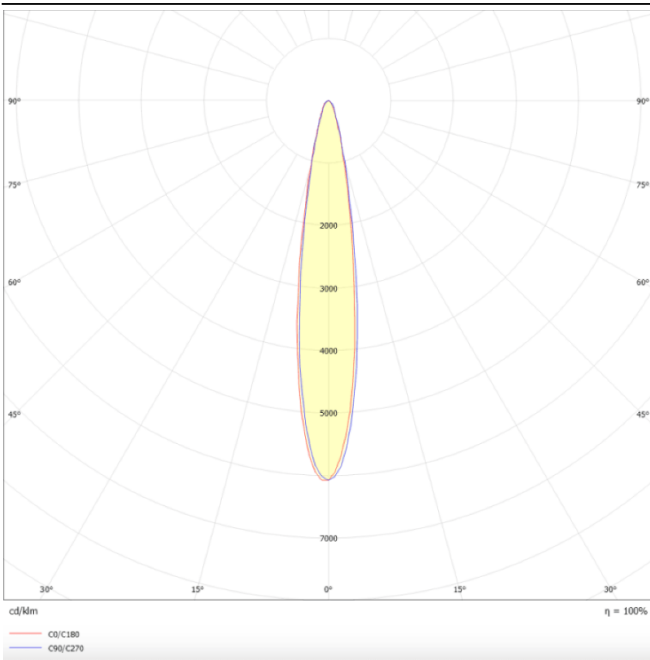

Scheme

Photometry

Micro 8

Lavov Tracklight from the family Micro 8 with a power of 24W and an optic of 12 degrees with a total lumen output of 2400 lm and an efficiency of 100 lm/W. CCT 4000 Kelvin. Made in Die Cast Aluminum and finished in White colour.

Item code	86.T001.4411.01
Product type	Indoor
Category	Tracklights
Family	Micro
Subfamily	Micro 8
Pictograms	

Product	
Real power (W)	24
Real luminous flux (Lm)	2400
Luminous efficiency (Lm/W)	100
Beam angle (°)	12
Life time (h)	50000h L80B10
IP	20
Electrical class insulation	Class I
Operating temperature	-20 +35
Colour	White
Control gear included	yes
Control gear	ON-OFF
Colour temperature (K)	4000
Colour consistency (SDCM)	SDCM<3
CRI	90