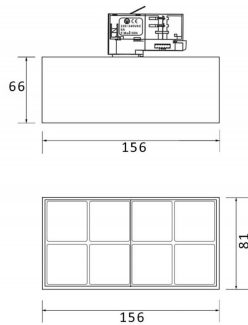

Micro 8

Lavov Tracklight from the family Micro 8 with a power of 24W and an optic of 12 degrees with a total lumen output of 2400 lm and an efficiency of 100 lm/W. CCT 4000 Kelvin. Made in Die Cast Aluminum and finished in White colour.

Item code 86.T001.4411.01

Product type Indoor

Category Tracklights

Family Micro

Subfamily Micro 8

Pictograms

Scheme

Product

Real power (W) 24

Real luminous flux (Lm) 2400

Luminous efficiency (Lm/W) 100

Beam angle (°) 12

Life time (h) 50000h L80B10

IP 20

Electrical class insulation Class I

Operating temperature -20 +35

Colour White

Control gear included yes

Control gear ON-OFF

Colour temperature (K) 4000

Colour consistency (SDCM) SDCM<3

CRI 90

Photometry