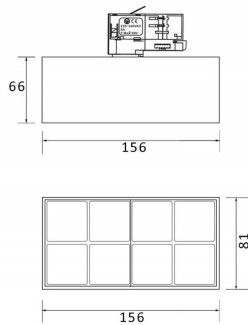

Micro 8

Lavov Tracklight from the family Micro 8 with a power of 24W and an optic of 12 degrees with a total lumen output of 2400 lm and an efficiency of 100 lm/W. CCT 4000 Kelvin. Made in Die Cast Aluminum and finished in Black colour.

Item code 86.T001.4411.02

Product type Indoor

Category Tracklights

Family Micro

Subfamily Micro 8

Pictograms

Scheme

Photometry

Product

Real power (W) 24

Real luminous flux (Lm) 2400

Luminous efficiency (Lm/W) 100

Beam angle (°) 12

Life time (h) 50000h L80B10

IP 20

Electrical class insulation Class I

Operating temperature -20 +35

Colour Black

Control gear included yes

Control gear ON-OFF

Colour temperature (K) 4000

Colour consistency (SDCM) SDCM<3

CRI 90