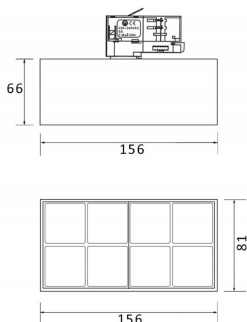

Micro 8

Lavov Tracklight from the family Micro 8 with a power of 24W and an optic of 12 degrees with a total lumen output of 2400 lm and an efficiency of 100 lm/W. CCT 4000 Kelvin. Made in Die Cast Aluminum and finished in Black colour.

Item code 86.T001.4411.02

Product type Indoor

Category Tracklights

Family Micro

Subfamily Micro 8

Pictograms

Scheme

Product

Real power (W) 24

Real luminous flux (Lm) 2400

Luminous efficiency (Lm/W) 100

Beam angle (°) 12

Life time (h) 50000h L80B10

IP 20

Electrical class insulation Class I

Operating temperature -20 +35

Colour Black

Control gear included yes

Control gear ON-OFF

Colour temperature (K) 4000

Colour consistency (SDCM) SDCM<3

CRI 90

Photometry