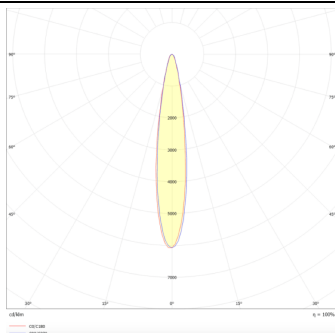

Product

Real power (W) 24

Real luminous flux (Lm) 2400

Luminous efficiency (Lm/W) 100

Beam angle (°) 12

Life time (h) 50000h L80B10

IP 20

Electrical class insulation Class I