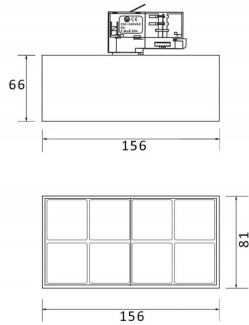

Micro 8

Lavov Tracklight from the family Micro 8 with a power of 24W and an optic of 12 degrees with a total lumen output of 2400 lm and an efficiency of 100 lm/W. CCT 4000 Kelvin. Made in Die Cast Aluminum and finished in Black colour.

Item code 86.T001.4411.02

Product type Indoor

Category Tracklights

Family Micro

Subfamily Micro 8

Pictograms

Scheme

Product

Real power (W) 24

Real luminous flux (Lm) 2400

Luminous efficiency (Lm/W) 100

Beam angle (°) 12

Life time (h) 50000h L80B10

IP 20

Electrical class insulation Class I

Operating temperature -20 +35

Colour Black

Control gear included yes

Control gear ON-OFF

Colour temperature (K) 4000

Colour consistency (SDCM) SDCM<3

CRI 90

Photometry