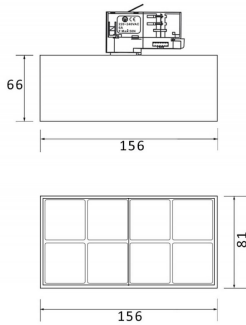

Micro 8

Lavov Tracklight from the family Micro 8 with a power of 24W and an optic of 24 degrees with a total lumen output of 2400 lm and an efficiency of 100 lm/W. CCT 4000 Kelvin. Made in Die Cast Aluminum and finished in White colour.

Item code	86.T001.4421.01
Product type	Indoor
Category	Tracklights
Family	Micro
Subfamily	Micro 8

Pictograms

Scheme

Product

Real power (W)	24
Real luminous flux (Lm)	2400
Luminous efficiency (Lm/W)	100
Beam angle (°)	24
Life time (h)	50000h L80B10
IP	20
Electrical class insulation	Class I
Operating temperature	-20 +35
Colour	White
Control gear included	yes
Control gear	ON-OFF
Colour temperature (K)	4000
Colour consistency (SDCM)	SDCM<3
CRI	90