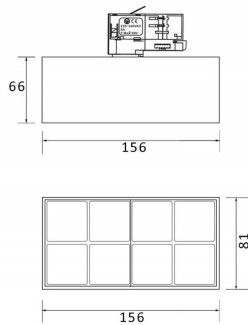

Micro 8

Lavov Tracklight from the family Micro 8 with a power of 24W and an optic of 24 degrees with a total lumen output of 2400 lm and an efficiency of 100 lm/W. CCT 4000 Kelvin. Made in Die Cast Aluminum and finished in Black colour.

Item code 86.T001.4421.02

Product type Indoor

Category Tracklights

Family Micro

Subfamily Micro 8

Pictograms

Scheme

Product

Real power (W) 24

Real luminous flux (Lm) 2400

Luminous efficiency (Lm/W) 100

Beam angle (°) 24

Life time (h) 50000h L80B10

IP 20

Electrical class insulation Class I

Operating temperature -20 +35

Colour Black

Control gear included yes

Control gear ON-OFF

Colour temperature (K) 4000

Colour consistency (SDCM) SDCM<3

CRI 90

Photometry