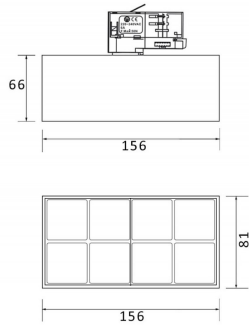

Micro 8

Lavov Tracklight from the family Micro 8 with a power of 24W and an optic of 24 degrees with a total lumen output of 2400 lm and an efficiency of 100 lm/W. CCT 4000 Kelvin. Made in Die Cast Aluminum and finished in Black colour.

Item code	86.T001.4421.02
Product type	Indoor
Category	Tracklights
Family	Micro
Subfamily	Micro 8
Pictograms	

Scheme

Product

Real power (W)	24
Real luminous flux (Lm)	2400
Luminous efficiency (Lm/W)	100
Beam angle (°)	24
Life time (h)	50000h L80B10
IP	20
Electrical class insulation	Class I
Operating temperature	-20 +35
Colour	Black
Control gear included	yes
Control gear	ON-OFF
Colour temperature (K)	4000
Colour consistency (SDCM)	SDCM<3
CRI	90

Photometry