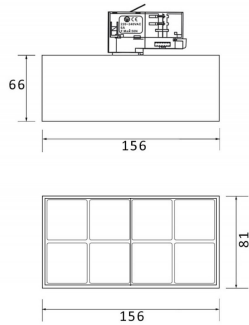

Micro 8

Lavov Tracklight from the family Micro 8 with a power of 24W and an optic of 36 degrees with a total lumen output of 2400 lm and an efficiency of 100 lm/W. CCT 4000 Kelvin. Made in Die Cast Aluminum and finished in White colour.

Item code 86.T001.4431.01

Product type Indoor

Category Tracklights

Family Micro

Subfamily Micro 8

Pictograms

Scheme

Product

Real power (W) 24

Real luminous flux (Lm) 2400

Luminous efficiency (Lm/W) 100

Beam angle (°) 36

Life time (h) 50000h L80B10

IP 20

Electrical class insulation Class I

Operating temperature -20 +35

Colour White

Control gear included yes

Control gear ON-OFF

Colour temperature (K) 4000

Colour consistency (SDCM) SDCM<3

CRI 90

Photometry