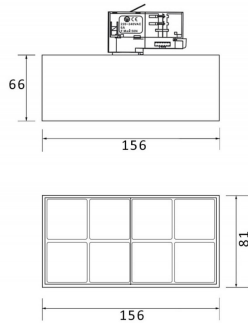

Micro 8

Lavov Tracklight from the family Micro 8 with a power of 24W and an optic of 36 degrees with a total lumen output of 2400 lm and an efficiency of 100 lm/W. CCT 4000 Kelvin. Made in Die Cast Aluminum and finished in White colour.

Item code 86.T001.4431.01

Product type Indoor

Category Tracklights

Family Micro

Subfamily Micro 8

Pictograms

Scheme

Photometry

Product

Real power (W) 24

Real luminous flux (Lm) 2400

Luminous efficiency (Lm/W) 100

Beam angle (°) 36

Life time (h) 50000h L80B10

IP 20

Electrical class insulation Class I

Operating temperature -20 +35

Colour White

Control gear included yes

Control gear ON-OFF

Colour temperature (K) 4000

Colour consistency (SDCM) SDCM<3

CRI 90