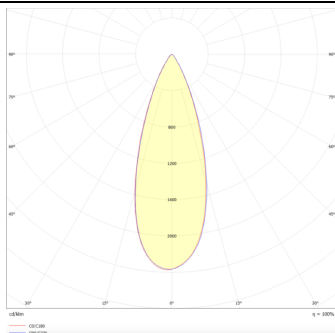

Product

Real power (W) 24

Real luminous flux (Lm) 2400

Luminous efficiency (Lm/W) 100

Beam angle (°) 36

Life time (h) 50000h L80B10

IP 20

Electrical class insulation Class I